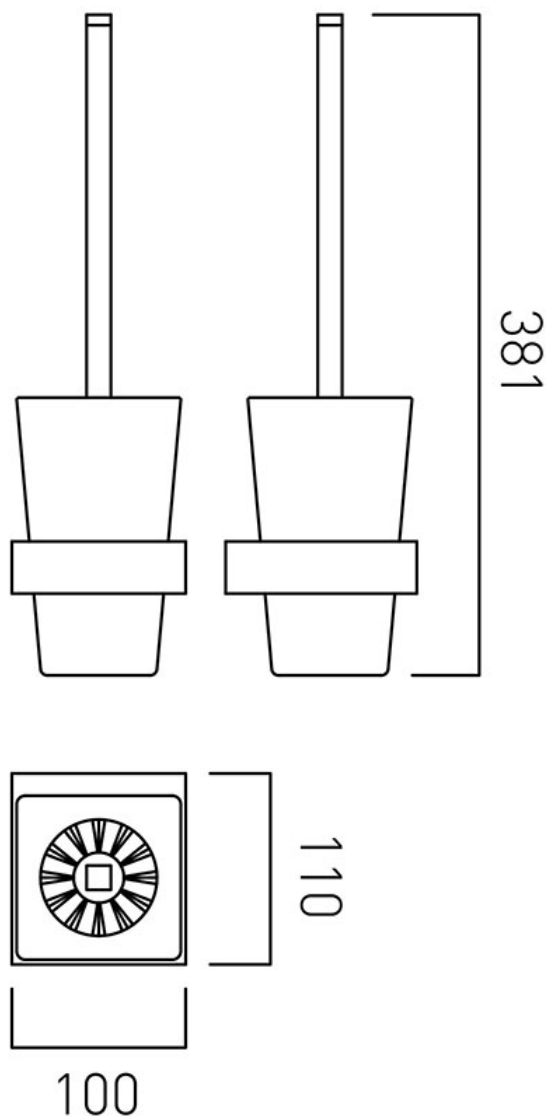


SPECIFICATION SHEET

COLLECTION: SHAMA

PRODUCT CODE: SHA-188-C/P

DESCRIPTION:

shama toilet brush and holder wall mounted

FINISH:

Chrome

tel: 01934 744466
email: sales@vado.com
www.vado.com

where inspiration flows
taps | showering | accessories

TECHNICAL DRAWING

COLLECTION: SHAMA

PRODUCT CODE: SHA-188-C/P

tel: 01934 744466
email: sales@vado.com
www.vado.com

where inspiration flows
taps | showering | accessories