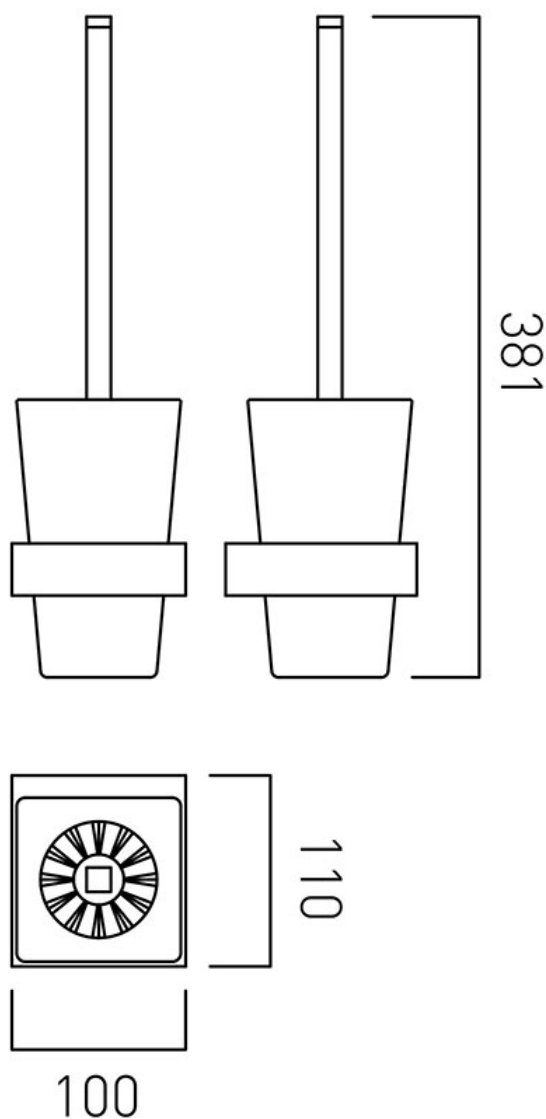

TECHNICAL DRAWING

COLLECTION: SHAMA

PRODUCT CODE: SHA-188-C/P

tel: 01934 744466
email: sales@vado.com
www.vado.com

where inspiration flows
taps | showering | accessories