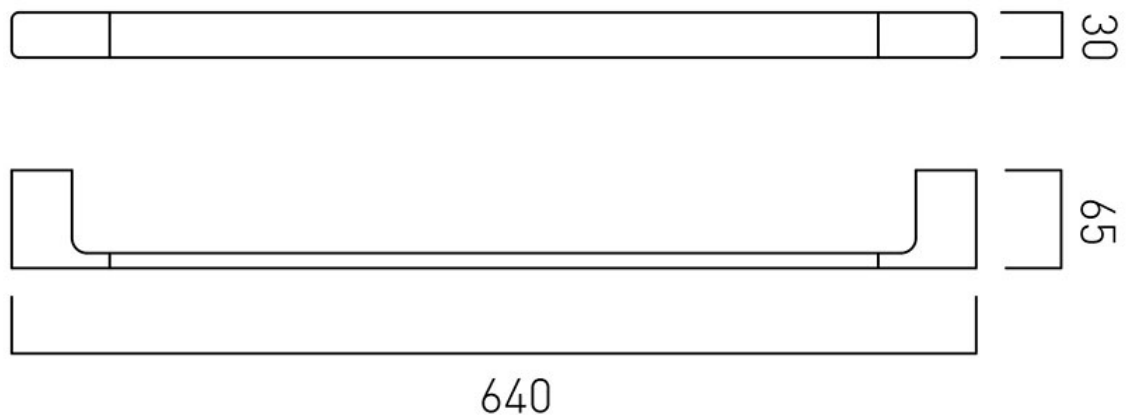


SPECIFICATION SHEET

COLLECTION: SHAMA

PRODUCT CODE: SHA-184-C/P

DESCRIPTION:

shama towel rail 600mm (24")

FINISH:

Chrome

tel: 01934 744466
email: sales@vado.com
www.vado.com

where inspiration flows
taps | showering | accessories

TECHNICAL DRAWING

COLLECTION: SHAMA

PRODUCT CODE: SHA-184-C/P

tel: 01934 744466
email: sales@vado.com
www.vado.com

where inspiration flows
taps | showering | accessories