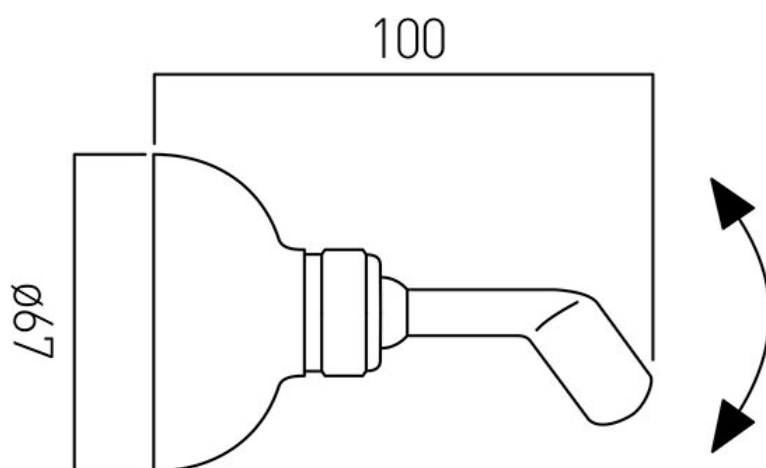

TECHNICAL DRAWING

COLLECTION:

PRODUCT CODE: SH-711-BRACKET-C/P

tel: 01934 744466
email: sales@vado.com
www.vado.com

where inspiration flows
taps | showering | accessories