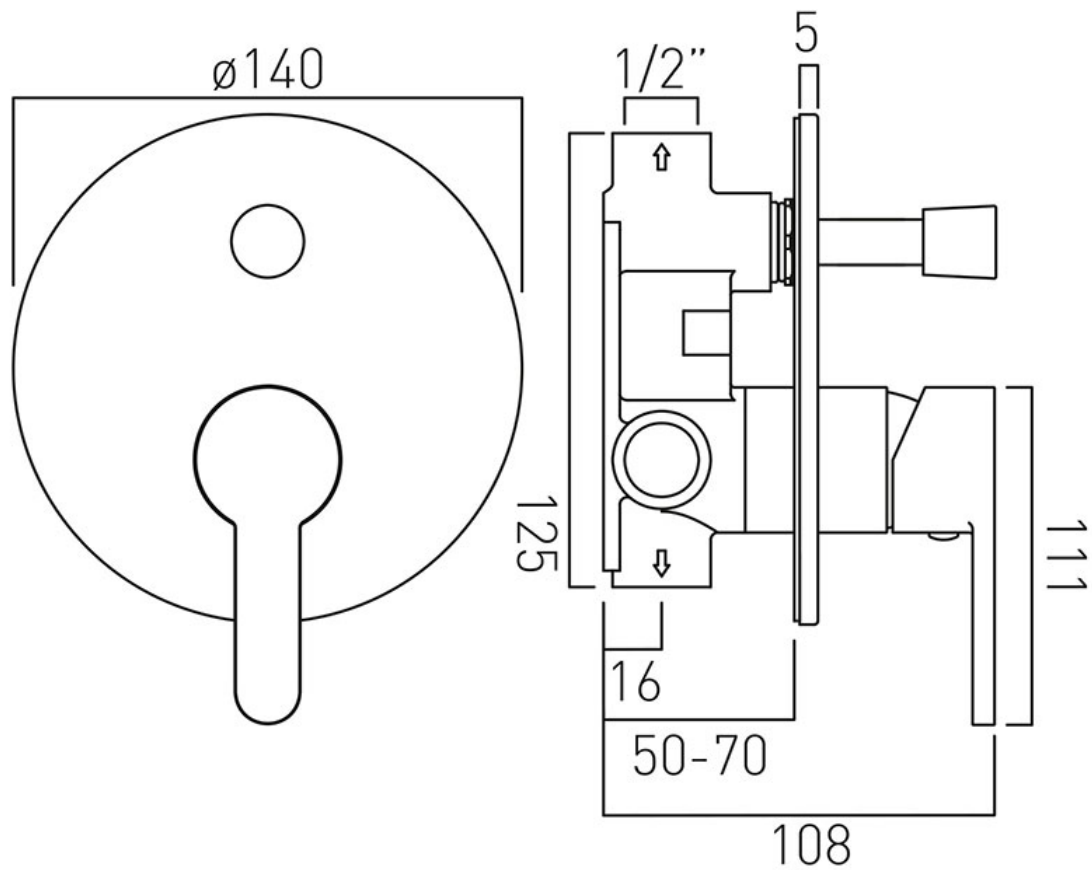

# SPECIFICATION SHEET

**COLLECTION:** SENSE

**PRODUCT CODE:** SEN-147A-C/P

**DESCRIPTION:**

concealed shower valve with diverter  
single lever  
wall mounted  
with round backplate  
ceramic cartridge CAR-K35A  
2 x 1/2" female inlets  
2 x 1/2" female outlets  
min-max wall mount 45-65mm  
optimum installation depth 55mm  
minimum operating pressure 0.2 bar LP shower / 1.5 bar MP bath

**FINISH:**

Chrome

**FLOW REGULATOR:**

N

**MINIMUM OPERATING PRESSURE:**

0.2 bar LP (shower) 1.5 bar MP (bath)

tel: 01934 744466  
email: sales@vado.com  
www.vado.com

**where inspiration flows**  
taps | showering | accessories

# TECHNICAL DRAWING

**COLLECTION:** SENSE

**PRODUCT CODE:** SEN-147A-C/P

tel: 01934 744466  
email: sales@vado.com  
www.vado.com

**where inspiration flows**  
taps | showering | accessories