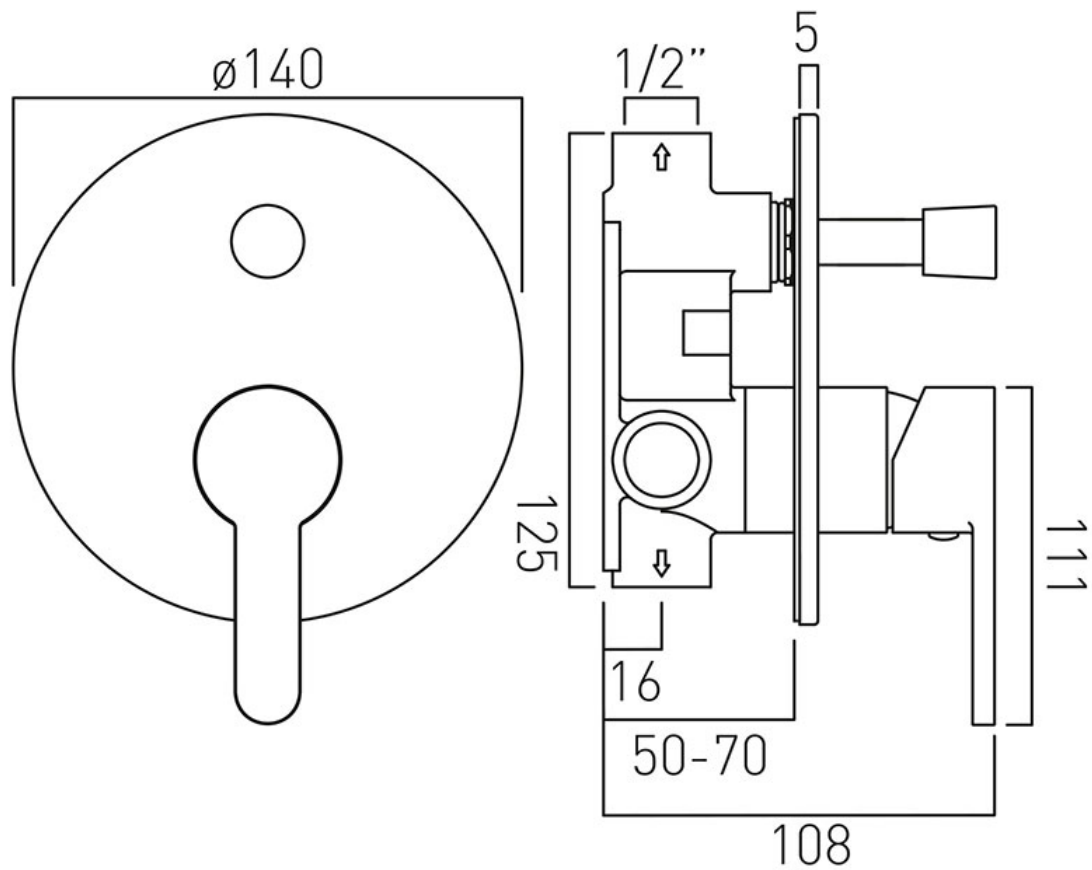

TECHNICAL DRAWING

COLLECTION: SENSE

PRODUCT CODE: SEN-147A-C/P

tel: 01934 744466
email: sales@vado.com
www.vado.com

where inspiration flows
taps | showering | accessories