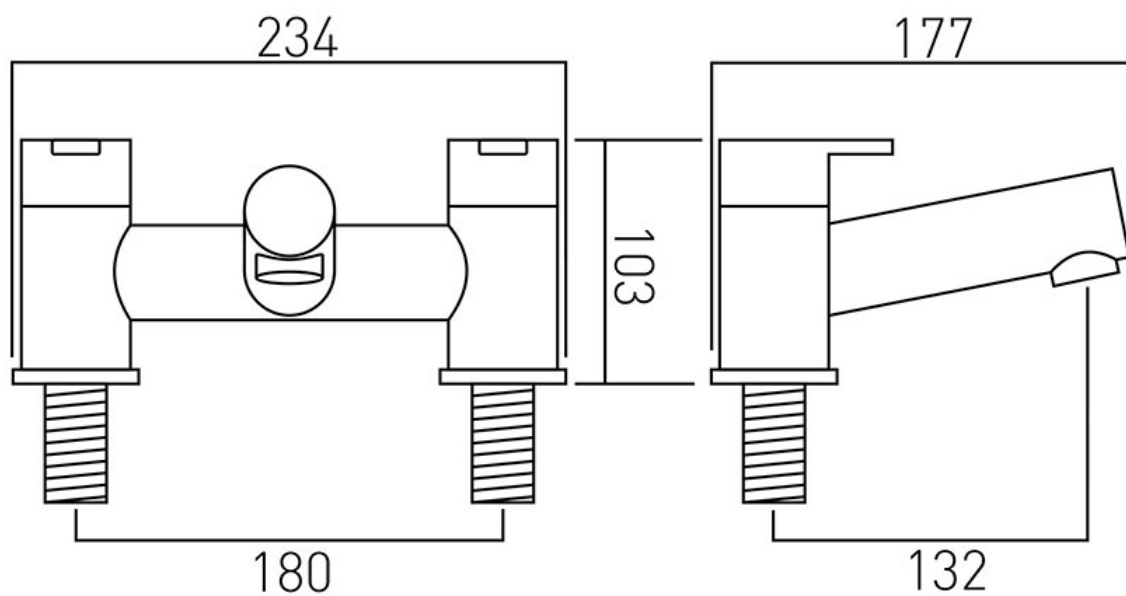

# TECHNICAL DRAWING

**COLLECTION:** SENSE

**PRODUCT CODE:** SEN-137-C/P

tel: 01934 744466  
email: sales@vado.com  
www.vado.com

**where inspiration flows**  
taps | showering | accessories