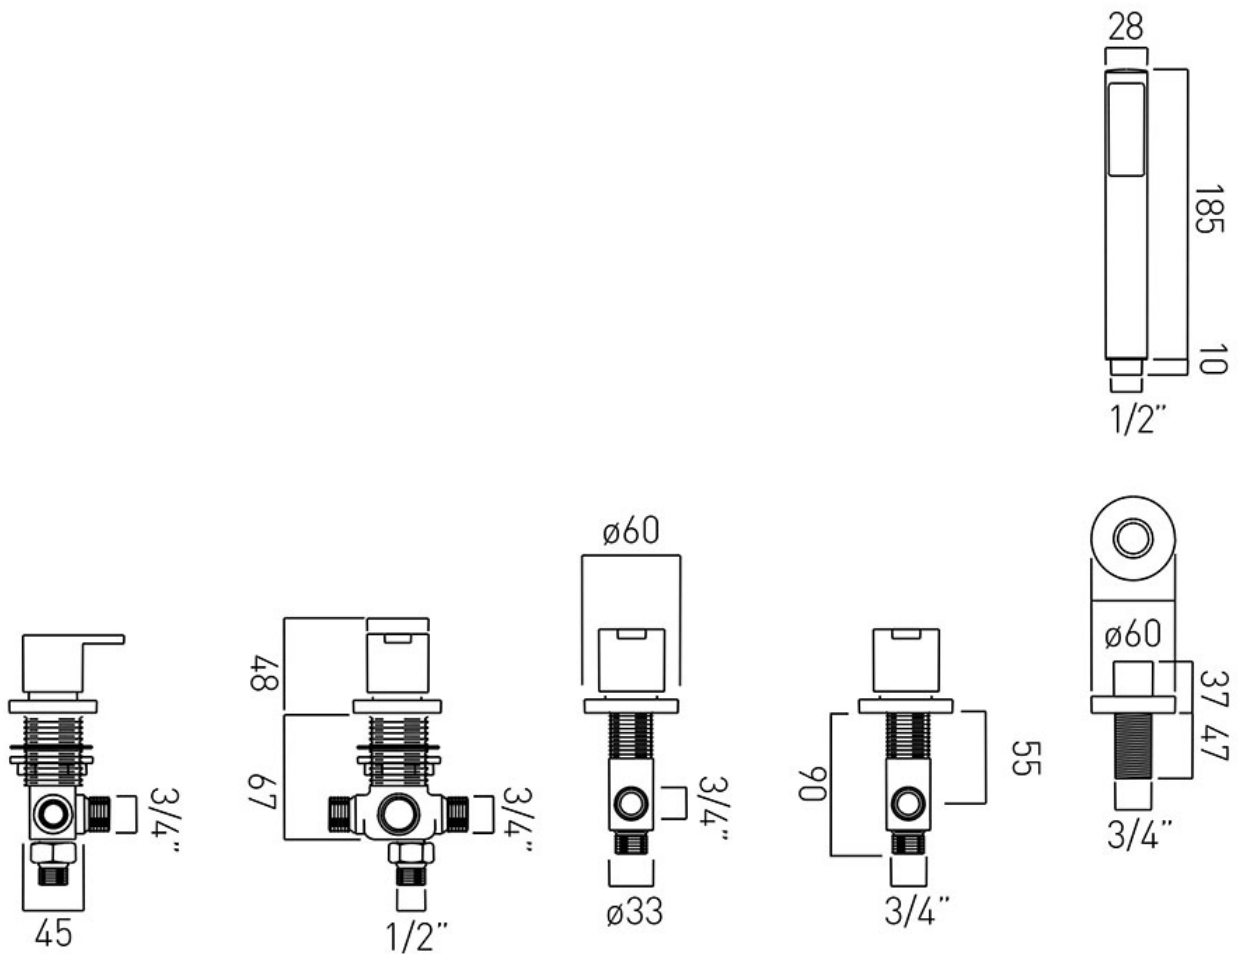

SPECIFICATION SHEET

COLLECTION: SENSE

PRODUCT CODE: SEN-135/NS-C/P

DESCRIPTION:

4 hole bath shower mixer
deck mounted
with shower kit
without spout
for use with bath filler waste and overflow
ceramic cartridge ELE-VALVE/CD-3/4
2 x 3/4" x 3/4" x 500mm flexipipe connections
valve deck mount drill hole diameter 33mm
diverter deck mount drill hole diameter 46mm
handset deck mount drill hole 2 diameter 7mm
minimum operating pressure 1.0 bar MP

FINISH:

Chrome

FLOW REGULATOR:

FR-SHOWER/9-C/P

MINIMUM OPERATING PRESSURE:

1.0 bar MP

tel: 01934 744466
email: sales@vado.com
www.vado.com

where inspiration flows
taps | showering | accessories

TECHNICAL DRAWING

COLLECTION: SENSE

PRODUCT CODE: SEN-135/NS-C/P

tel: 01934 744466
 email: sales@vado.com
 www.vado.com

where inspiration flows
 taps | showering | accessories