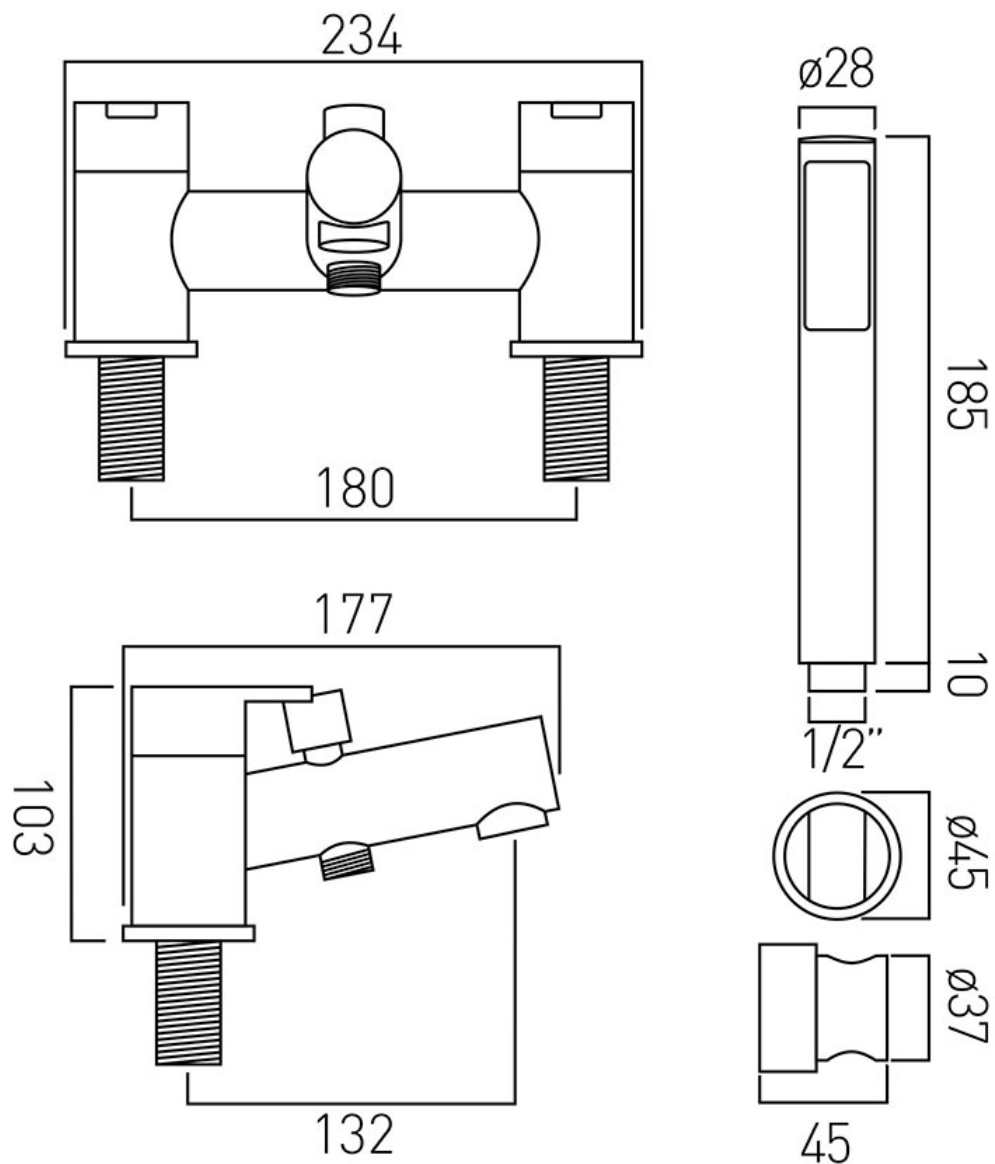

TECHNICAL DRAWING

COLLECTION: SENSE

PRODUCT CODE: SEN-130+K-C/P

tel: 01934 744466
email: sales@vado.com
www.vado.com

where inspiration flows
taps | showering | accessories