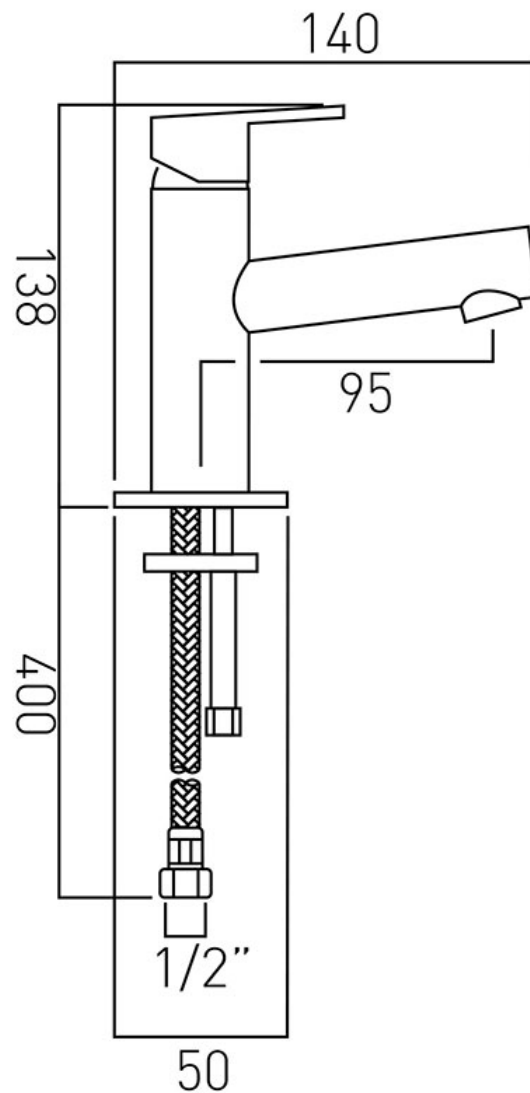

# SPECIFICATION SHEET

**COLLECTION:** SENSE

**PRODUCT CODE:** SEN-100M/SB-C/P

**DESCRIPTION:**

mini mono basin mixer  
single lever  
deck mounted  
smooth bodied  
without universal basin waste  
with water flow aerator  
ceramic cartridge ZOO-100M-CAR  
2 x 1/2" x 400mm flexipipe connections  
deck mount drill hole diameter 30mm  
minimum operating pressure 0.5 bar LP

**FINISH:**

Chrome

**FLOW REGULATOR:**

FR-FLEXI/5-PLA

**MINIMUM OPERATING PRESSURE:**

0.5 bar LP

tel: 01934 744466  
email: sales@vado.com  
www.vado.com

**where inspiration flows**  
taps | showering | accessories

# TECHNICAL DRAWING

**COLLECTION:** SENSE

**PRODUCT CODE:** SEN-100M/SB-C/P

tel: 01934 744466  
email: sales@vado.com  
www.vado.com

**where inspiration flows**  
taps | showering | accessories