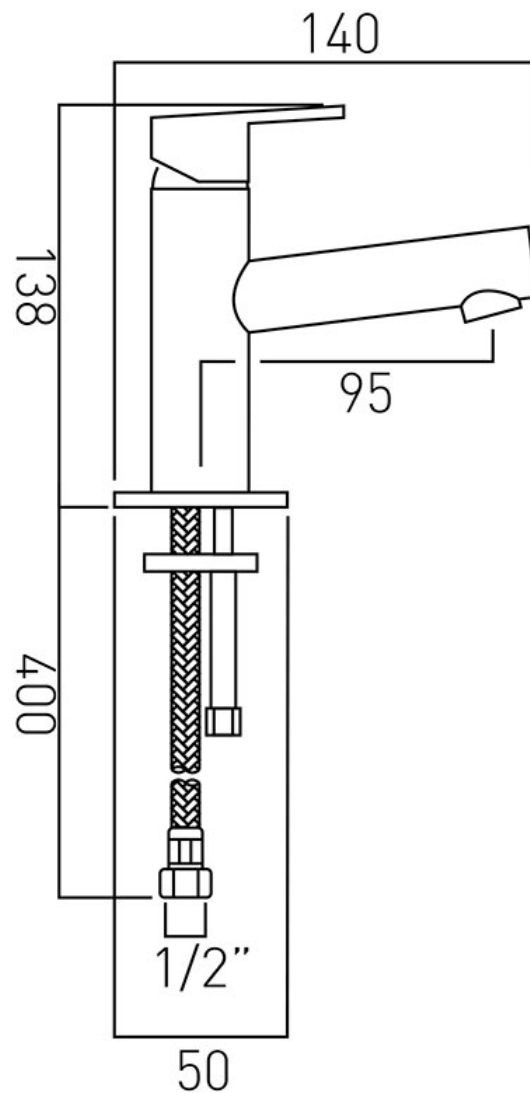

TECHNICAL DRAWING

COLLECTION: SENSE

PRODUCT CODE: SEN-100M/SB-C/P

tel: 01934 744466
email: sales@vado.com
www.vado.com

where inspiration flows
taps | showering | accessories