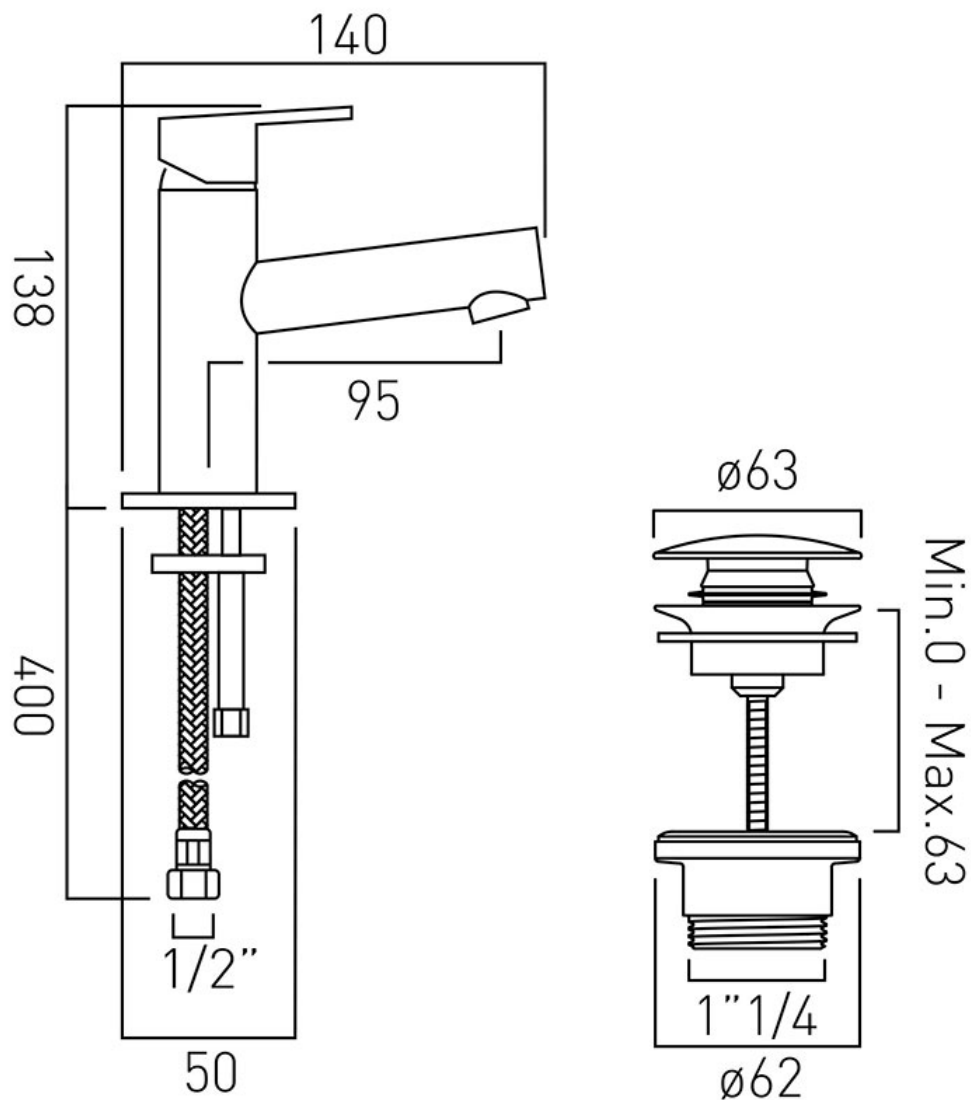

TECHNICAL DRAWING

COLLECTION: SENSE

PRODUCT CODE: SEN-100M/CC-C/P

tel: 01934 744466
email: sales@vado.com
www.vado.com

where inspiration flows
taps | showering | accessories