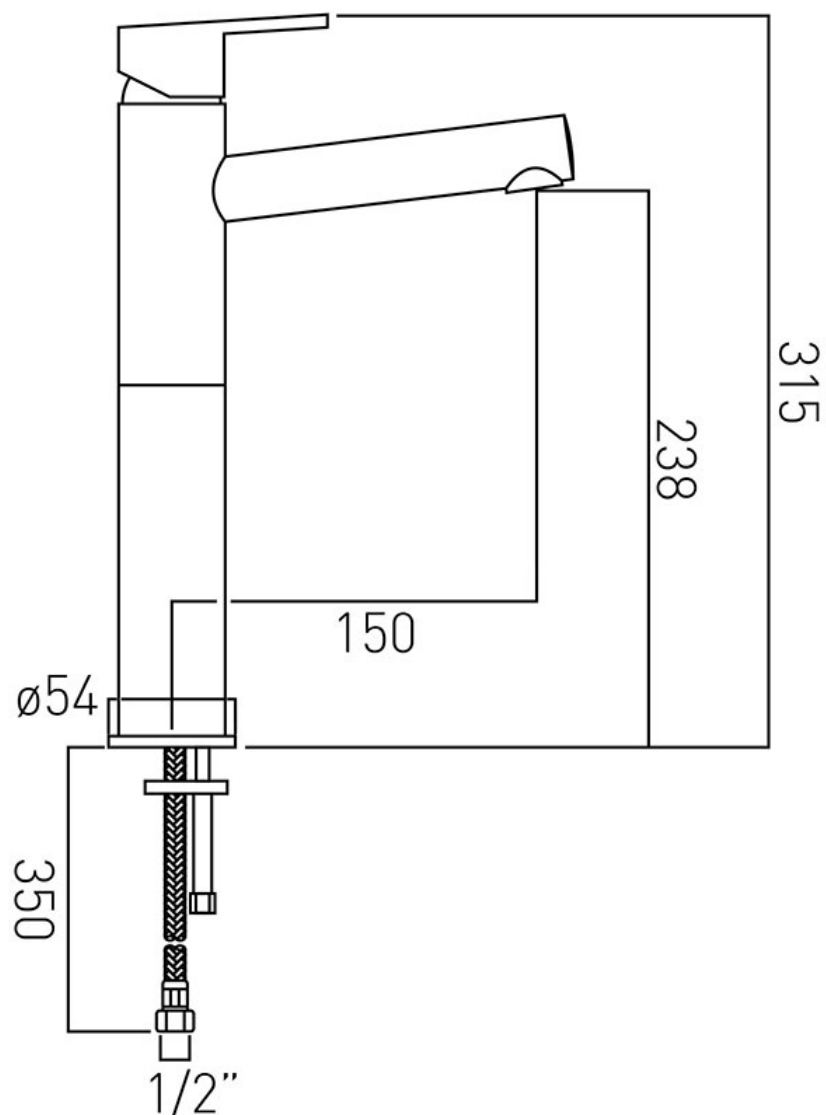

TECHNICAL DRAWING

COLLECTION: SENSE

PRODUCT CODE: SEN-100E/SB-C/P

tel: 01934 744466
email: sales@vado.com
www.vado.com

where inspiration flows
taps | showering | accessories