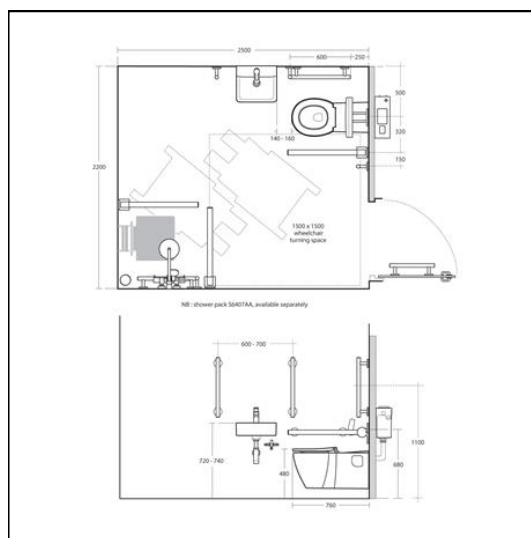

# Concept Freedom Ensuite Bathroom Pack with 40cm Basin & Extended Wall Hung WC - Individual Items

## ILLUSTRATED

- S6404** Concept Freedom ensuite bathroom pack with 40cm basin & extended wall hung WC
- E8197** Concept Freedom wall hung elongated rimless WC pan
- S9139** Support bracket for wall mounted WC raised height with bolts
- E8226** Concept Freedom seat no cover for elongated pan
- S6362** Contemporary 21 hinged support rail, 80cm Doc M Compliant
- S6484** Contour 21 Contemporary grab rail 60cm long
- S6637** Multi-System back support, white, complete with cushion
- E8031** Concept Cube 40cm handrinse washbasin, 1 taphole with overflow
- B9918** Concept Blue washbasin mixer 1 hole
- A5900** TMV Thermostatic mixing valve 15mm
- E0079** Trap 1¼" Contemporary metal bottle, 75mm seal
- S8803** Waste 1¼" Click plug waste, 80mm slotted tail
- S6486** Contour 21 Contemporary grab rail 45cm long
- S3636** Conceala 2 cistern delay fill 4.5/3 or 4/2.6 litre dual flush valve bottom supply and internal overflow, alternative height plastic flushbends, no flushplate
- E4465** Karisma flush plate dual flush, branded for Conceala 2 cisterns, chrome
- S4302** Contour 21 flushpipe constructed, necessary for installation
- E0157** Wall fixing set

### Sizes

**E8031** w:400 x d:360