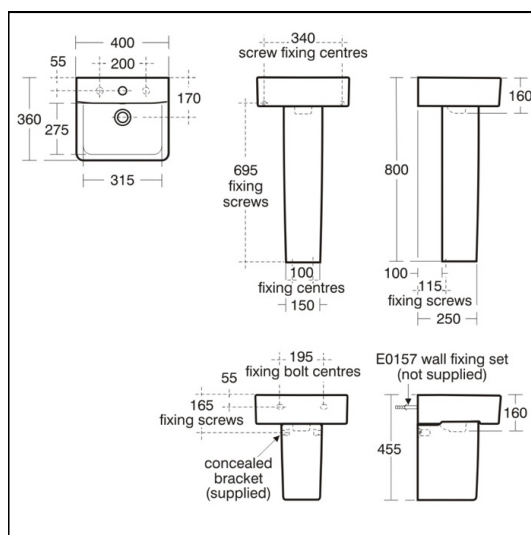

# Concept Freedom Ensuite Bathroom Pack with 40cm Basin & Extended Wall Hung WC - Individual Items

## ILLUSTRATED

- S6404** Concept Freedom ensuite bathroom pack with 40cm basin & extended wall hung WC
- E8197** Concept Freedom wall hung elongated rimless WC pan
- S9139** Support bracket for wall mounted WC raised height with bolts
- E8226** Concept Freedom seat no cover for elongated pan
- S6362** Contemporary 21 hinged support rail, 80cm Doc M Compliant
- S6484** Contour 21 Contemporary grab rail 60cm long
- S6637** Multi-System back support, white, complete with cushion
- E8031** Concept Cube 40cm handrinse washbasin, 1 taphole with overflow
- B9918** Concept Blue washbasin mixer 1 hole
- A5900** TMV Thermostatic mixing valve 15mm
- E0079** Trap 1¼" Contemporary metal bottle, 75mm seal
- S8803** Waste 1¼" Click plug waste, 80mm slotted tail
- S6486** Contour 21 Contemporary grab rail 45cm long
- S3636** Conceala 2 cistern delay fill 4.5/3 or 4/2.6 litre dual flush valve bottom supply and internal overflow, alternative height plastic flushbends, no flushplate
- E4465** Karisma flush plate dual flush, branded for Conceala 2 cisterns, chrome
- S4302** Contour 21 flushpipe constructed, necessary for installation
- E0157** Wall fixing set

### Sizes

**E8031** w:400 x d:360