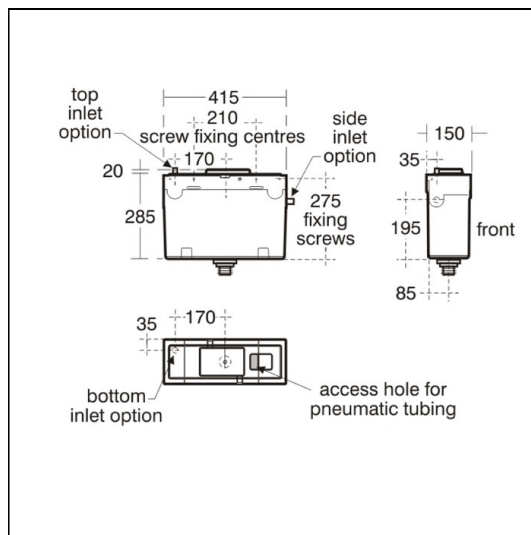

Conceala 2 Cistern Universal Height 4.5/3 or 4/2.6 Litre Valve Side Supply

ILLUSTRATED

- S3643** Conceala 2 cistern 4.5/3 or 4/2.6 litre dual flush valve side supply and internal overflow, alternative height plastic flushbends, no flushplate
- S4504** Contemporary flush plate dual flush, Armitage Shanks logo, for Conceala 2 cisterns

Weights

- S3643** 2.70 KG
- S4504** 0.46 KG

Materials

- S3643** Plastic
- S4504** Stainless Steel

Finishes

- S3643**  Neutral / No Finish (67)
- S4504**  Stainless Steel finish (MY)

Capacity

- S3643** 4 litres

Standards

Cistern to BS EN 14055

Special Notes

Cistern is supplied with 2 x 800mm lengths of plastic air tubes. Optional 3m lengths can be purchased where remote operation is required.

ACCREDITATIONS

S3643(67)