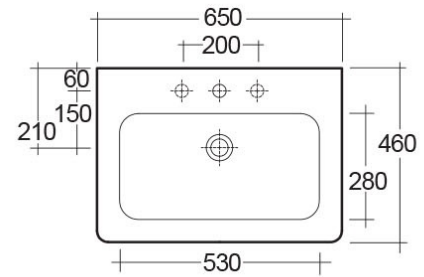

### Technical specifications

Dimensions: 650 x 460 mm

Weight: 31 Kg

Color: Alpine White

Shape of basin: Rounded Rectangle

Overflow hole: yes

Suites: [RAK-RESORT](#)

Code	Name
RST0102AWHA	RESORT PEDESTAL
RST0101AWHA	RESORT WASH BASIN 65CM

Dimensions: All measurements are in millimeters and are subject to normal manufacturing variations.  
 Note: Due to a continuing development programme to improve design and performance, the manufacturer reserves all rights to vary specifications without prior information.  
 Please note accessories are for photographic use only.