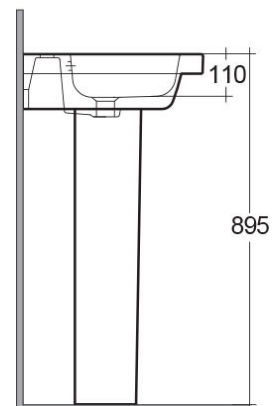

### Technical specifications

Dimensions: 650 x 460 mm

Weight: 31 Kg

Color: Alpine White

Shape of basin: Rounded Rectangle

Overflow hole: yes

Suites: [RAK-RESORT](#)

Code	Name
RST0102AWHA	RESORT PEDESTAL
RST0101AWHA	RESORT WASH BASIN 65CM

Dimensions: All measurements are in millimeters and are subject to normal manufacturing variations.  
 Note: Due to a continuing development programme to improve design and performance, the manufacturer reserves all rights to vary specifications without prior information.  
 Please note accessories are for photographic use only.