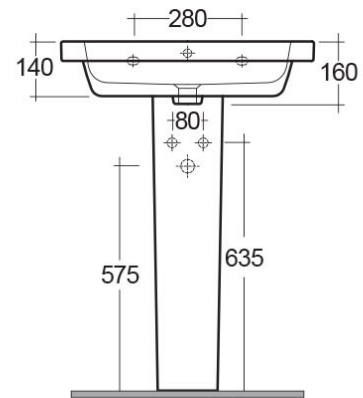

### Technical specifications

Dimensions: 650 x 460 mm

Weight: 31 Kg

Color: Alpine White

Shape of basin: Rounded Rectangle

Overflow hole: yes

Suites: [RAK-RESORT](#)

Code	Name
RST0102AWHA	RESORT PEDESTAL
RST0101AWHA	RESORT WASH BASIN 65CM

Dimensions: All measurements are in millimeters and are subject to normal manufacturing variations.  
 Note: Due to a continuing development programme to improve design and performance, the manufacturer reserves all rights to vary specifications without prior information.  
 Please note accessories are for photographic use only.