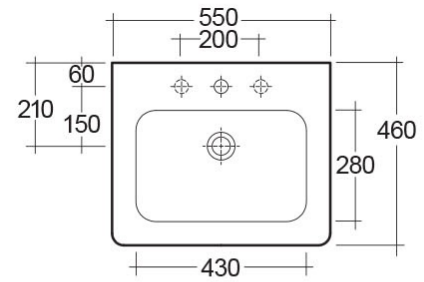

RAK-RESORT

Wash basin | Pedestal

RAK
CERAMICS

Technical specifications

Dimensions: 550 x 460 mm

Weight: 29 Kg

Color: Alpine White

Shape of basin: Rounded Rectangle

Overflow hole: yes

Suites: [RAK-RESORT](#)

Code	Name
CY0102AWHA	CAROLINE PEDESTAL
RST0801AWHA	RESORT WASH BASIN 55CM

Dimensions: All measurements are in millimeters and are subject to normal manufacturing variations.
 Note: Due to a continuing development programme to improve design and performance, the manufacturer reserves all rights to vary specifications without prior information.
 Please note accessories are for photographic use only.