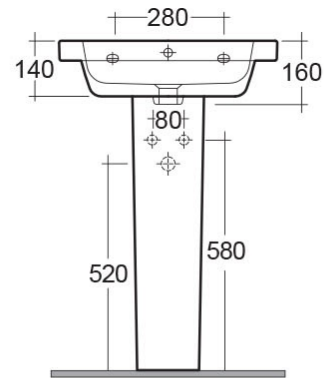

RAK-RESORT

Wash basin | Pedestal

RAK
CERAMICS

Technical specifications

Dimensions: 550 x 460 mm

Weight: 29 Kg

Color: Alpine White

Shape of basin: Rounded Rectangle

Overflow hole: yes

Suites: [RAK-RESORT](#)

Code	Name
CY0102AWHA	CAROLINE PEDESTAL
RST0801AWHA	RESORT WASH BASIN 55CM

Dimensions: All measurements are in millimeters and are subject to normal manufacturing variations.
 Note: Due to a continuing development programme to improve design and performance, the manufacturer reserves all rights to vary specifications without prior information.
 Please note accessories are for photographic use only.