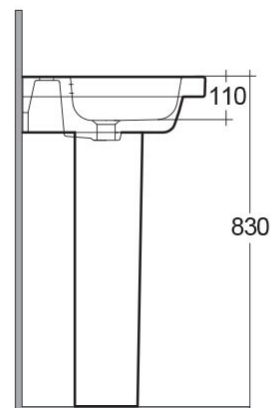

RAK-RESORT

Wash basin | Pedestal

RAK
CERAMICS

Technical specifications

Dimensions: 550 x 460 mm

Weight: 29 Kg

Color: Alpine White

Shape of basin: Rounded Rectangle

Overflow hole: yes

Suites: [RAK-RESORT](#)

Code	Name
CY0102AWHA	CAROLINE PEDESTAL
RST0801AWHA	RESORT WASH BASIN 55CM

Dimensions: All measurements are in millimeters and are subject to normal manufacturing variations.
 Note: Due to a continuing development programme to improve design and performance, the manufacturer reserves all rights to vary specifications without prior information.
 Please note accessories are for photographic use only.