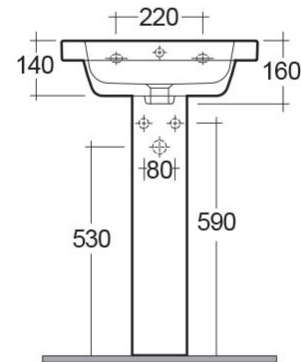

RAK-RESORT

Wash basin | Pedestal

RAK
CERAMICS

Technical specifications

Dimensions: 500 x 460 mm

Weight: 25 Kg

Color: Alpine White

Shape of basin: Rounded Rectangle

Overflow hole: yes

Suites: [RAK-RESORT](#)

Code	Name
CO0102AWHA	COMPACT PEDESTAL
RST0501AWHA	RESORT WASH BASIN 50CM

Dimensions: All measurements are in millimeters and are subject to normal manufacturing variations.
 Note: Due to a continuing development programme to improve design and performance, the manufacturer reserves all rights to vary specifications without prior information.
 Please note accessories are for photographic use only.