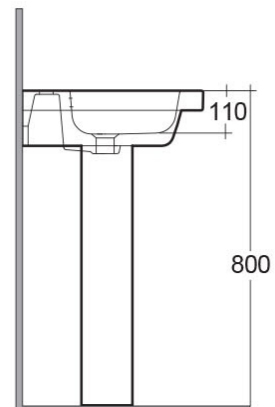

RAK-RESORT

Wash basin | Pedestal

RAK
CERAMICS

Technical specifications

Dimensions: 500 x 460 mm

Weight: 25 Kg

Color: Alpine White

Shape of basin: Rounded Rectangle

Overflow hole: yes

Suites: [RAK-RESORT](#)

Code	Name
CO0102AWHA	COMPACT PEDESTAL
RST0501AWHA	RESORT WASH BASIN 50CM

Dimensions: All measurements are in millimeters and are subject to normal manufacturing variations.
 Note: Due to a continuing development programme to improve design and performance, the manufacturer reserves all rights to vary specifications without prior information.
 Please note accessories are for photographic use only.