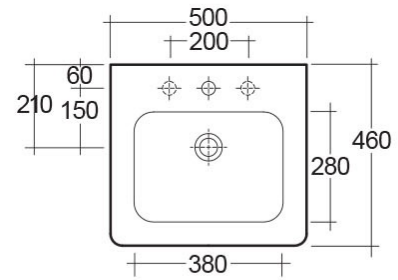

RAK-RESORT

Wash basin | Pedestal

RAK
CERAMICS

Technical specifications

Dimensions: 500 x 460 mm

Weight: 25 Kg

Color: Alpine White

Shape of basin: Rounded Rectangle

Overflow hole: yes

Suites: [RAK-RESORT](#)

Code	Name
CO0102AWHA	COMPACT PEDESTAL
RST0501AWHA	RESORT WASH BASIN 50CM

Dimensions: All measurements are in millimeters and are subject to normal manufacturing variations.
 Note: Due to a continuing development programme to improve design and performance, the manufacturer reserves all rights to vary specifications without prior information.
 Please note accessories are for photographic use only.