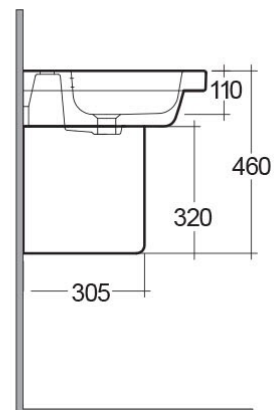

### Technical specifications

Dimensions: 500 x 460 mm

Weight: 23 Kg

Color: Alpine White

Shape of basin: Rounded Rectangle

Overflow hole: yes

Suites: [RAK-RESORT](#)

Code	Name
CY0103AWHA	CAROLINE HALF PEDESTAL
RST0501AWHA	RESORT WASH BASIN 50CM

Dimensions: All measurements are in millimeters and are subject to normal manufacturing variations.  
Note: Due to a continuing development programme to improve design and performance, the manufacturer reserves all rights to vary specifications without prior information.  
Please note accessories are for photographic use only.