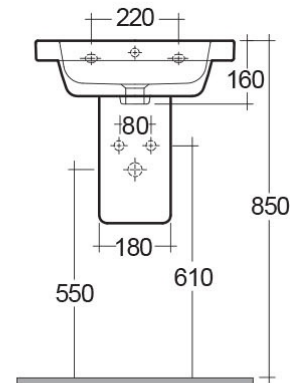

## Wash basin | Half Pedestal

**RAK**  
CERAMICS

### Technical specifications

Dimensions: 500 x 460 mm

Weight: 23 Kg

Color: Alpine White

Shape of basin: Rounded Rectangle

Overflow hole: yes

Suites: [RAK-RESORT](#)

Code	Name
CY0103AWHA	CAROLINE HALF PEDESTAL
RST0501AWHA	RESORT WASH BASIN 50CM

Dimensions: All measurements are in millimeters and are subject to normal manufacturing variations.  
Note: Due to a continuing development programme to improve design and performance, the manufacturer reserves all rights to vary specifications without prior information.  
Please note accessories are for photographic use only.