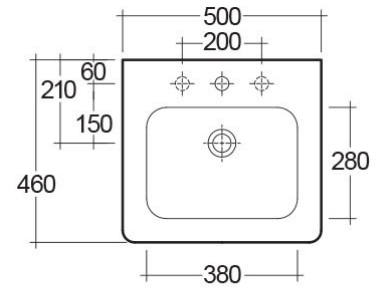

### Technical specifications

Dimensions: 500 x 460 mm

Weight: 23 Kg

Color: Alpine White

Shape of basin: Rounded Rectangle

Overflow hole: yes

Suites: [RAK-RESORT](#)

Code	Name
CY0103AWHA	CAROLINE HALF PEDESTAL
RST0501AWHA	RESORT WASH BASIN 50CM

Dimensions: All measurements are in millimeters and are subject to normal manufacturing variations.  
Note: Due to a continuing development programme to improve design and performance, the manufacturer reserves all rights to vary specifications without prior information.  
Please note accessories are for photographic use only.