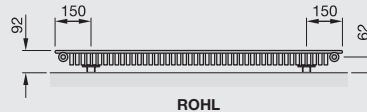

ROV & ROVD can be installed horizontally with TBSE connections either side.

Central Heating Model STOCK listed in black	Height mm	Width mm	Overall projection	Finish	Number of tubes	Output $\Delta T=50K$ Watts/btu All outputs certified to EN 442	Weight kg	RRP (ex VAT)	RRP (inc 20% VAT)
Zehnder Roda Horizontal Single panel									
ROH-052-100	518	1000	70	white	7	586/1999	13.4	£330	£396.00
ROH-052-120	518	1200	70	white	7	703/2399	16.1	£396	£475.20
ROH-059-100	592	1000	70	white	8	665/2269	14.1	£358	£429.60
ROH-059-120	592	1200	70	white	8	798/2723	18.1	£430	£515.52
ROH-059-140	592	1400	70	white	8	931/3177	19.7	£501	£601.44

Zehnder Roda Horizontal Single panel with single convector fin									
ROHL-059-060	592	600	92	white	8	636/2170	13.2	£311	£373.68
ROHL-059-080	592	800	92	white	8	848/2894	17.6	£415	£498.24
ROHL-059-100	592	1000	92	white	8	1060/3617	22.0	£519	£622.80
ROHL-059-120	592	1200	92	white	8	1272/4340	26.4	£623	£747.36

Zehnder Roda Horizontal Double panel									
ROHD-059-060	592	600	93	white	8	641/2187	16.5	£386	£463.20
ROHD-059-080	592	800	93	white	8	855/2916	22.0	£515	£618.00
ROHD-059-100	592	1000	93	white	8	1069/3645	27.4	£644	£772.80
ROHD-059-120	592	1200	93	white	8	1283/4374	32.9	£773	£927.60

Colour finish: Standard colours from the Zehnder colour chart including matt white finish: white RAL 9016 + 25%. Colour finish and non-stock products delivery: 17 working days.

*1/8" air vent
Width excludes air vent
F = flow
R = return
H = height
W = width
Tube dimensions 70mm x 11mm
Vertical tubes: $\varnothing$ 38mm
All dimensions in mm