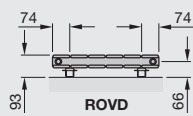

Central Heating Model STOCK listed in black	Height mm	Width mm	Overall projection	Finish	Number of tubes	Output $\Delta T=50K$ Watts/btu All outputs certified to EN 442	Weight kg	RRP (ex VAT)	RRP (inc 20% VAT)
Zehnder Roda Vertical Single panel									
ROV-180-029	1800	296	70	white	4	568/1940	12.0	£268	£321.60
ROV-180-037	1800	370	70	white	5	710/2425	15.0	£335	£402.00
ROV-180-044	1800	444	70	white	6	852/2910	18.0	£402	£482.40
ROV-180-051	1800	518	70	white	7	994/3395	21.0	£469	£562.80
ROV-180-059	1800	592	70	white	8	1136/3880	24.0	£536	£643.20
ROV-180-066	1800	666	70	white	9	1278/4365	27.0	£603	£723.60

Zehnder Roda Vertical Double panel									
ROVD-180-029	1800	296	93	white	4	824/2812	22.4	£492	£590.40
ROVD-180-037	1800	370	93	white	5	1030/3515	28.0	£615	£738.00
ROVD-180-044	1800	444	93	white	6	1236/4218	33.6	£738	£885.60
ROVD-180-051	1800	518	93	white	7	1442/4921	39.2	£861	£1,033.20
ROVD-180-059	1800	592	93	white	8	1648/5624	44.8	£984	£1,180.80
ROVD-180-066	1800	666	93	white	9	1854/6327	50.4	£1,107	£1,328.40

ROV & ROVD can be installed horizontally with TBSE connections either side.

Central Heating Model STOCK listed in black	Height mm	Width mm	Overall projection	Finish	Number of tubes	Output $\Delta T=50K$ Watts/btu All outputs certified to EN 442	Weight kg	RRP (ex VAT)	RRP (inc 20% VAT)
Zehnder Roda Horizontal Single panel									
ROH-052-100	518	1000	70	white	7	586/1999	13.4	£330	£396.00
ROH-052-120	518	1200	70	white	7	703/2399	16.1	£396	£475.20
ROH-059-100	592	1000	70	white	8	665/2269	14.1	£358	£429.60
ROH-059-120	592	1200	70	white	8	798/2723	18.1	£430	£515.52
ROH-059-140	592	1400	70	white	8	931/3177	19.7	£501	£601.44

Colour finish: Standard colours from the Zehnder colour chart including matt white finish: white RAL 9016 + 25%. Colour finish and non-stock products delivery: 17 working days.

*1/8" air vent
Width excludes air vent
F = flow
R = return
H = height
W = width
Tube dimensions 70mm x 11mm
Vertical tubes: \varnothing 38mm
All dimensions in mm