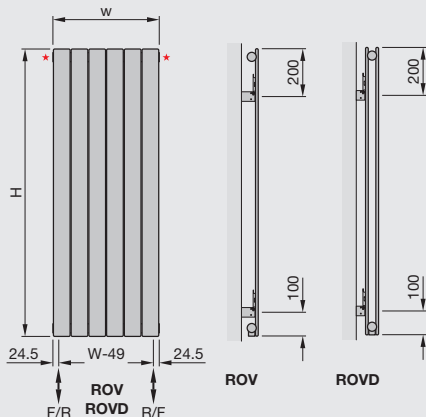

Zehnder Roda Vertical Double panel									
ROVD-180-029	1800	296	93	white	4	824/2812	22.4	£492	£590.40
ROVD-180-037	1800	370	93	white	5	1030/3515	28.0	£615	£738.00
ROVD-180-044	1800	444	93	white	6	1236/4218	33.6	£738	£885.60
ROVD-180-051	1800	518	93	white	7	1442/4921	39.2	£861	£1,033.20
ROVD-180-059	1800	592	93	white	8	1648/5624	44.8	£984	£1,180.80
ROVD-180-066	1800	666	93	white	9	1854/6327	50.4	£1,107	£1,328.40

ROV & ROVD can be installed horizontally with TBSE connections either side.

Central Heating Model STOCK listed in black	Height mm	Width mm	Overall projection	Finish	Number of tubes	Output $\Delta T=50K$ Watts/btu All outputs certified to EN 442	Weight kg	RRP (ex VAT)	RRP (inc 20% VAT)
Zehnder Roda Horizontal Single panel									
ROH-052-100	518	1000	70	white	7	586/1999	13.4	£330	£396.00
ROH-052-120	518	1200	70	white	7	703/2399	16.1	£396	£475.20
ROH-059-100	592	1000	70	white	8	665/2269	14.1	£358	£429.60
ROH-059-120	592	1200	70	white	8	798/2723	18.1	£430	£515.52
ROH-059-140	592	1400	70	white	8	931/3177	19.7	£501	£601.44

Zehnder Roda Horizontal Double panel									
ROHD-059-060	592	600	93	white	8	641/2187	16.5	£386	£463.20
ROHD-059-080	592	800	93	white	8	855/2916	22.0	£515	£618.00
ROHD-059-100	592	1000	93	white	8	1069/3645	27.4	£644	£772.80
ROHD-059-120	592	1200	93	white	8	1283/4374	32.9	£773	£927.60

Colour finish: Standard colours from the Zehnder colour chart including matt white finish: white RAL 9016 + 25%. Colour finish and non-stock products delivery: 17 working days.

*1/8" air vent
Width excludes air vent
F = flow
R = return
H = height
W = width
Tube dimensions 70mm x 11mm
Vertical tubes: \varnothing 38mm
All dimensions in mm