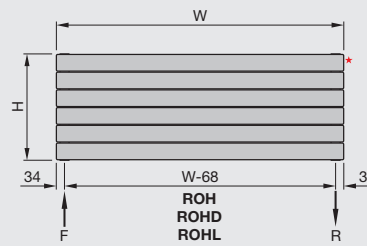

Zehnder Roda Vertical Double panel									
ROVD-180-029	1800	296	93	white	4	824/2812	22.4	£492	£590.40
ROVD-180-037	1800	370	93	white	5	1030/3515	28.0	£615	£738.00
ROVD-180-044	1800	444	93	white	6	1236/4218	33.6	£738	£885.60
ROVD-180-051	1800	518	93	white	7	1442/4921	39.2	£861	£1,033.20
ROVD-180-059	1800	592	93	white	8	1648/5624	44.8	£984	£1,180.80
ROVD-180-066	1800	666	93	white	9	1854/6327	50.4	£1,107	£1,328.40

ROV & ROVD can be installed horizontally with TBSE connections either side.

Central Heating Model STOCK listed in black	Height mm	Width mm	Overall projection	Finish	Number of tubes	Output $\Delta T=50K$ Watts/btu All outputs certified to EN 442	Weight kg	RRP (ex VAT)	RRP (inc 20% VAT)
Zehnder Roda Horizontal Single panel									
ROH-052-100	518	1000	70	white	7	586/1999	13.4	£330	£396.00
ROH-052-120	518	1200	70	white	7	703/2399	16.1	£396	£475.20
ROH-059-100	592	1000	70	white	8	665/2269	14.1	£358	£429.60
ROH-059-120	592	1200	70	white	8	798/2723	18.1	£430	£515.52
ROH-059-140	592	1400	70	white	8	931/3177	19.7	£501	£601.44

Colour finish: Standard colours from the Zehnder colour chart including matt white finish: white RAL 9016 + 25%. Colour finish and non-stock products delivery: 17 working days.

*1/8" air vent
Width excludes air vent
F = flow
R = return
H = height
W = width
Tube dimensions 70mm x 11mm
Vertical tubes: \varnothing 38mm
All dimensions in mm

ROHL: Refer to page 89

flow & return can be manufactured reversed on request

For full CE compliant technical specifications, refer to page 140
To make an approximate conversion from T=50K to T=60K multiply outputs by 1.2