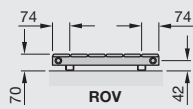

ROV & ROVD can be installed horizontally with TBSE connections either side.

Central Heating Model STOCK listed in black	Height mm	Width mm	Overall projection	Finish	Number of tubes	Output $\Delta T=50K$ Watts/btu All outputs certified to EN 442	Weight kg	RRP (ex VAT)	RRP (inc 20% VAT)
Zehnder Roda Horizontal Single panel									
ROH-052-100	518	1000	70	white	7	586/1999	13.4	£330	£396.00
ROH-052-120	518	1200	70	white	7	703/2399	16.1	£396	£475.20
ROH-059-100	592	1000	70	white	8	665/2269	14.1	£358	£429.60
ROH-059-120	592	1200	70	white	8	798/2723	18.1	£430	£515.52
ROH-059-140	592	1400	70	white	8	931/3177	19.7	£501	£601.44

Zehnder Roda Horizontal Single panel with single convector fin									
ROHL-059-060	592	600	92	white	8	636/2170	13.2	£311	£373.68
ROHL-059-080	592	800	92	white	8	848/2894	17.6	£415	£498.24
ROHL-059-100	592	1000	92	white	8	1060/3617	22.0	£519	£622.80
ROHL-059-120	592	1200	92	white	8	1272/4340	26.4	£623	£747.36

Zehnder Roda Horizontal Double panel									
ROHD-059-060	592	600	93	white	8	641/2187	16.5	£386	£463.20
ROHD-059-080	592	800	93	white	8	855/2916	22.0	£515	£618.00
ROHD-059-100	592	1000	93	white	8	1069/3645	27.4	£644	£772.80
ROHD-059-120	592	1200	93	white	8	1283/4374	32.9	£773	£927.60

Colour finish: Standard colours from the Zehnder colour chart including matt white finish: white RAL 9016 + 25%. Colour finish and non-stock products delivery: 17 working days.

*1/8" air vent
Width excludes air vent
F = flow
R = return
H = height
W = width
Tube dimensions 70mm x 11mm
Vertical tubes: $\varnothing$ 38mm
All dimensions in mm