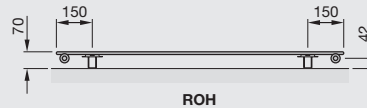

ROV & ROVD can be installed horizontally with TBSE connections either side.

Central Heating Model STOCK listed in black	Height mm	Width mm	Overall projection	Finish	Number of tubes	Output $\Delta T=50K$ Watts/btu All outputs certified to EN 442	Weight kg	RRP (ex VAT)	RRP (inc 20% VAT)
Zehnder Roda Horizontal Single panel									
ROH-052-100	518	1000	70	white	7	586/1999	13.4	£330	£396.00
ROH-052-120	518	1200	70	white	7	703/2399	16.1	£396	£475.20
ROH-059-100	592	1000	70	white	8	665/2269	14.1	£358	£429.60
ROH-059-120	592	1200	70	white	8	798/2723	18.1	£430	£515.52
ROH-059-140	592	1400	70	white	8	931/3177	19.7	£501	£601.44

Zehnder Roda Horizontal Single panel with single convector fin									
ROHL-059-060	592	600	92	white	8	636/2170	13.2	£311	£373.68
ROHL-059-080	592	800	92	white	8	848/2894	17.6	£415	£498.24
ROHL-059-100	592	1000	92	white	8	1060/3617	22.0	£519	£622.80
ROHL-059-120	592	1200	92	white	8	1272/4340	26.4	£623	£747.36

Zehnder Roda Horizontal Double panel									
ROHD-059-060	592	600	93	white	8	641/2187	16.5	£386	£463.20
ROHD-059-080	592	800	93	white	8	855/2916	22.0	£515	£618.00
ROHD-059-100	592	1000	93	white	8	1069/3645	27.4	£644	£772.80
ROHD-059-120	592	1200	93	white	8	1283/4374	32.9	£773	£927.60

Colour finish: Standard colours from the Zehnder colour chart including matt white finish: white RAL 9016 + 25%. Colour finish and non-stock products delivery: 17 working days.

*1/8" air vent
Width excludes air vent
F = flow
R = return
H = height
W = width
Tube dimensions 70mm x 11mm
Vertical tubes: $\varnothing$ 38mm
All dimensions in mm