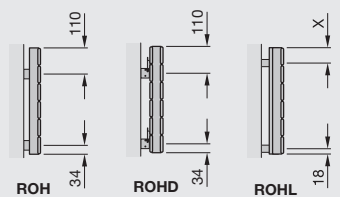

ROV & ROVD can be installed horizontally with TBSE connections either side.

Central Heating Model STOCK listed in black	Height mm	Width mm	Overall projection	Finish	Number of tubes	Output $\Delta T=50K$ Watts/btu All outputs certified to EN 442	Weight kg	RRP (ex VAT)	RRP (inc 20% VAT)
Zehnder Roda Horizontal Single panel									
ROH-052-100	518	1000	70	white	7	586/1999	13.4	£330	£396.00
ROH-052-120	518	1200	70	white	7	703/2399	16.1	£396	£475.20
ROH-059-100	592	1000	70	white	8	665/2269	14.1	£358	£429.60
ROH-059-120	592	1200	70	white	8	798/2723	18.1	£430	£515.52
ROH-059-140	592	1400	70	white	8	931/3177	19.7	£501	£601.44

Zehnder Roda Horizontal Single panel with single convector fin									
ROHL-059-060	592	600	92	white	8	636/2170	13.2	£311	£373.68
ROHL-059-080	592	800	92	white	8	848/2894	17.6	£415	£498.24
ROHL-059-100	592	1000	92	white	8	1060/3617	22.0	£519	£622.80
ROHL-059-120	592	1200	92	white	8	1272/4340	26.4	£623	£747.36

Colour finish: Standard colours from the Zehnder colour chart including matt white finish: white RAL 9016 + 25%. Colour finish and non-stock products delivery: 17 working days.

*1/8" air vent
Width excludes air vent
F = flow
R = return
H = height
W = width
Tube dimensions 70mm x 11mm
Vertical tubes: \varnothing 38mm
All dimensions in mm

ROHL: Refer to page 89

flow & return can be manufactured reversed on request

For full CE compliant technical specifications, refer to page 140
To make an approximate conversion from T=50K to T=60K multiply outputs by 1.2