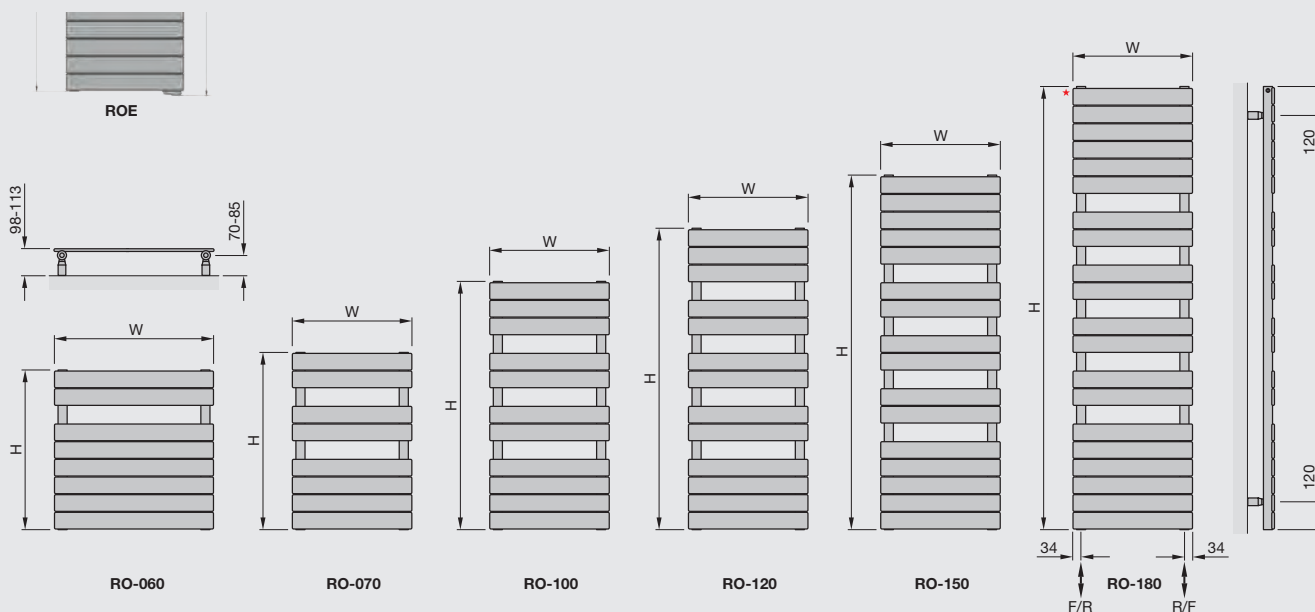

Central Heating Model <b>STOCK</b> listed in black	Height mm	Width mm	Finish	Output $\Delta T=50K$ Watts/btu All outputs certified to EN 442	Electric Immersion Rating Watts	Weight kg	RRP (ex VAT)	RRP (inc 20% VAT)
<b>Zehnder Roda Spa</b>								
RO-060-100	667	1000	white	656/2238	400	14.6	£436	£523.20
RO-070-050	741	500	white	377/1286	200	8.2	£316	£379.20
RO-100-050	1037	500	white	504/1720	300	12.2	£375	£450.00
RO-120-050	1259	500	white	583/1989	400	14.0	£415	£498.00
RO-150-050	1481	500	white	691/2358	500	16.5	£500	£600.00
RO-180-050	1851	500	white	817/2788	500	21.5	£608	£729.60
RO-180-060	1851	600	white	980/3344	600	23.5	£633	£759.60
RO-180-080	1851	800	white	1307/4460	900	31.5	£774	£928.80
RO-070-050-0346	741	500	anthracite	377/1286	200	8.2	£395	£474.00
RO-120-050-0346	1259	500	anthracite	583/1989	400	14.0	£519	£622.80
RO-150-050-0346	1481	500	anthracite	691/2358	500	16.5	£625	£750.00

**Dual Energy:** Self Fit - Additional cost to Central Heating model prices see page 136 for details

Electric Heating Model	Height mm	Width mm	Finish	Watts Radio frequency remote programmer IPX4 Zone 1 Bath, Zone 2 Shower, Class II	Weight kg	RRP (ex VAT)	RRP (inc 20% VAT)
<b>Zehnder Roda Spa Electric</b>							
ROE-090-050/GF	835	500	white	500	15.1	£534	£640.80
ROE-150-050/GF	1353	500	white	750	22.3	£658	£789.60
ROE-180-050/GF	1649	500	white	1000	27.5	£720	£864.00
ROE-200-060/GF	1871	600	white	1250	34.7	£788	£945.60
ROE-200-080/GF	1871	800	white	1500	44.7	£878	£1,053.60

**Colour finish:** Standard colours from the Zehnder colour chart including matt white finish: white RAL 9016 + 25%. Colour finish and non-stock products delivery: 17 working days.

\*1/8" air vent  
Width excludes air vent  
F = flow  
R = return  
H = height  
W = width  
Tube: Dimensions: 70mm x 11mm  
Tube: Vertical  $\varnothing$  38mm  
All dimensions in mm

For full **CE** compliant technical specifications, refer to page 140  
To make an approximate conversion from T=50K to T=60K multiply outputs by 1.2