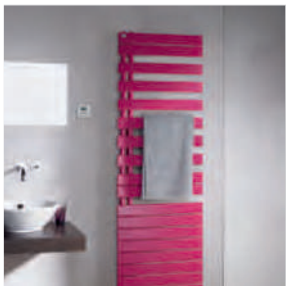

Zehnder Roda Spa Asym

A highly functional and stylish towel rail with a practical asymmetrical design which allows easy access for hanging of towels. The Zehnder Roda Spa Asym central heating model is available with the horizontal tubes facing left or right.

Brown Quartz

Beige Quartz

Strawberry

Valves: see page 132

RODA-120-055 TRAFFIC WHITE