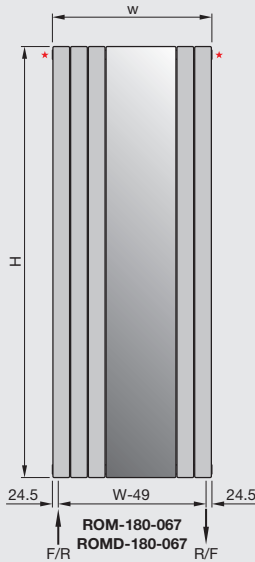

Central Heating Model STOCK listed in black	Height mm	Width mm	Finish	Number of elements	Output $\Delta T=50K$ Watts/btu All outputs certified to EN 442	Weight kg	RRP (ex VAT)	RRP (inc 20% VAT)
 Zehnder Roda Mirror								
ROM-180-067	1800	666	white	3+2	680/2320	24.6	£643	£771.60
ROM-180-081	1800	814	white	5+2	952/3248	31.0	£737	£884.40
ROMD-180-067	1800	666	white	6+4	1355/4623	51.6	£1,158	£1,389.60
ROMD-180-081	1800	814	white	10+4	1527/5210	64.0	£1,327	£1,592.40

 **Colour finish:** Standard colours from the Zehnder colour chart including matt white finish: white RAL 9016 + 25%. Colour finish and non-stock products delivery: 17 working days.

*1/8" air vent
 Width excludes air vent
 F = flow
 R = return
 H = height
 W = width
 Tube: Dimensions 70mm x 11mm
 Tube: Horizontal tubes: \varnothing 38mm
 All dimensions in mm

ROM-180-081
ROMD-180-081

ROM-180-067
ROMD-180-067

ROM **ROMD**

For full  compliant technical specifications, refer to page 140
 To make an approximate conversion from T=50K to T=60K multiply outputs by 1.2