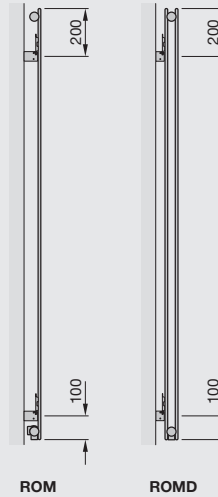

Central Heating Model STOCK listed in black	Height mm	Width mm	Finish	Number of elements	Output $\Delta T=50K$ Watts/btu All outputs certified to EN 442	Weight kg	RRP (ex VAT)	RRP (inc 20% VAT)
 Zehnder Roda Mirror								
ROM-180-067	1800	666	white	3+2	680/2320	24.6	£643	£771.60
ROM-180-081	1800	814	white	5+2	952/3248	31.0	£737	£884.40
ROMD-180-067	1800	666	white	6+4	1355/4623	51.6	£1,158	£1,389.60
ROMD-180-081	1800	814	white	10+4	1527/5210	64.0	£1,327	£1,592.40

 **Colour finish:** Standard colours from the Zehnder colour chart including matt white finish: white RAL 9016 + 25%. Colour finish and non-stock products delivery: 17 working days.

*1/8" air vent
 Width excludes air vent
 F = flow
 R = return
 H = height
 W = width
 Tube: Dimensions 70mm x 11mm
 Tube: Horizontal tubes: \varnothing 38mm
 All dimensions in mm

ROM-180-081
ROMD-180-081

ROM-180-067
ROMD-180-067

ROM **ROMD**

For full  compliant technical specifications, refer to page 140
 To make an approximate conversion from T=50K to T=60K multiply outputs by 1.2