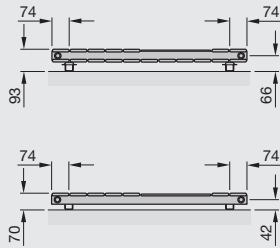

Central Heating Model STOCK listed in black	Height mm	Width mm	Finish	Number of elements	Output $\Delta T=50K$ Watts/btu All outputs certified to EN 442	Weight kg	RRP (ex VAT)	RRP (inc 20% VAT)
 Zehnder Roda Mirror								
ROM-180-067	1800	666	white	3+2	680/2320	24.6	£643	£771.60
ROM-180-081	1800	814	white	5+2	952/3248	31.0	£737	£884.40
ROMD-180-067	1800	666	white	6+4	1355/4623	51.6	£1,158	£1,389.60
ROMD-180-081	1800	814	white	10+4	1527/5210	64.0	£1,327	£1,592.40

 **Colour finish:** Standard colours from the Zehnder colour chart including matt white finish: white RAL 9016 + 25%. Colour finish and non-stock products delivery: 17 working days.

*1/8" air vent
 Width excludes air vent
 F = flow
 R = return
 H = height
 W = width
 Tube: Dimensions 70mm x 11mm
 Tube: Horizontal tubes: \varnothing 38mm
 All dimensions in mm

ROM-180-081
ROMD-180-081

ROM-180-067
ROMD-180-067

ROM **ROMD**

For full  compliant technical specifications, refer to page 140
 To make an approximate conversion from T=50K to T=60K multiply outputs by 1.2