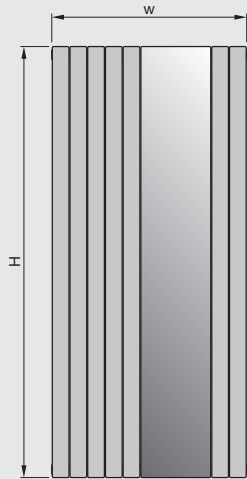

Central Heating Model STOCK listed in black	Height mm	Width mm	Finish	Number of elements	Output $\Delta T=50K$ Watts/btu All outputs certified to EN 442	Weight kg	RRP (ex VAT)	RRP (inc 20% VAT)
 Zehnder Roda Mirror								
ROM-180-067	1800	666	white	3+2	680/2320	24.6	£643	£771.60
ROM-180-081	1800	814	white	5+2	952/3248	31.0	£737	£884.40
ROMD-180-067	1800	666	white	6+4	1355/4623	51.6	£1,158	£1,389.60
ROMD-180-081	1800	814	white	10+4	1527/5210	64.0	£1,327	£1,592.40

 **Colour finish:** Standard colours from the Zehnder colour chart including matt white finish: white RAL 9016 + 25%. Colour finish and non-stock products delivery: 17 working days.

*1/8" air vent
 Width excludes air vent
 F = flow
 R = return
 H = height
 W = width
 Tube: Dimensions 70mm x 11mm
 Tube: Horizontal tubes: \varnothing 38mm
 All dimensions in mm

ROM-180-081
ROMD-180-081

ROM-180-067
ROMD-180-067

ROM **ROMD**

For full  compliant technical specifications, refer to page 140
 To make an approximate conversion from T=50K to T=60K multiply outputs by 1.2