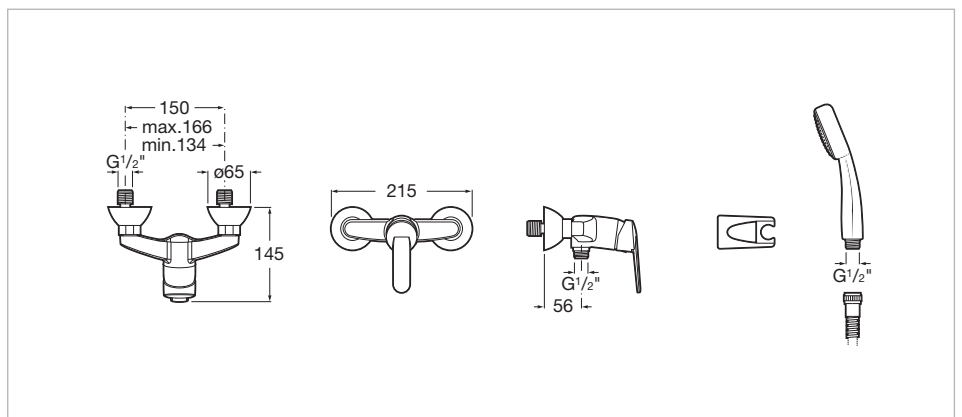

Wall-mounted shower mixer with 1.50 m flexible shower hose, handshower and wall bracket

Application: Shower
 Finish: Chrome
 Installation type: Wall-mounted

A traditional response to classic atmospheres. Elegant and functional curves in an extensive collection of pieces that combine simplicity and versatility, offering the convenience of well-tried solutions.

Technical drawings

Handshower with Rain function

Diameter (mm): 80
Finish: Chrome
Flow rate Rain (l/min - 3 bar): 6
Number of functions: 1
Shape: Circular

Its look -based on simple contemporary design- and functionality are inspired by the basic elements of nature.