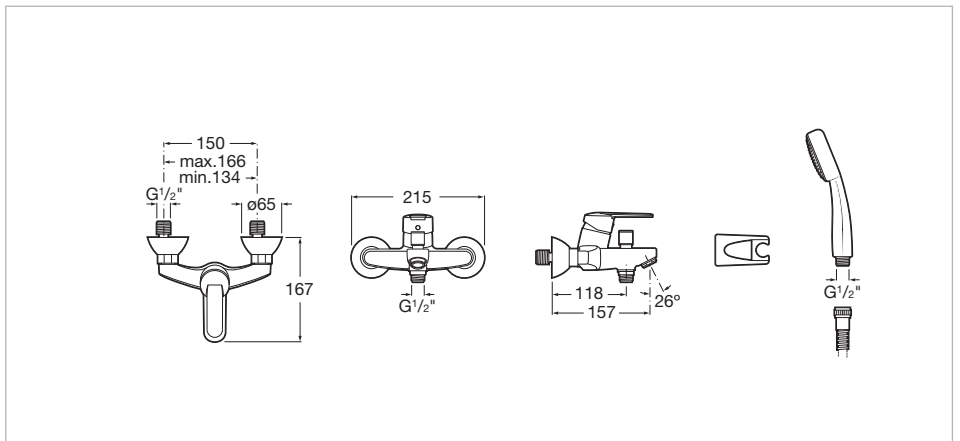

Wall-mounted bath-shower mixer with automatic diverter, handshower 1,70 m flexible hose and wall bracket

Application: Bath
 Diverter: Automatic
 Finish: Chrome
 Installation type: Wall-mounted

A traditional response to classic atmospheres. Elegant and functional curves in an extensive collection of pieces that combine simplicity and versatility, offering the convenience of well-tried solutions.

Technical drawings

Handshower with Rain function

Diameter (mm): 80

Finish: Chrome

Flow rate Rain (l/min - 3 bar): 6

Number of functions: 1

Shape: Circular

Its look -based on simple contemporary design- and functionality are inspired by the basic elements of nature.