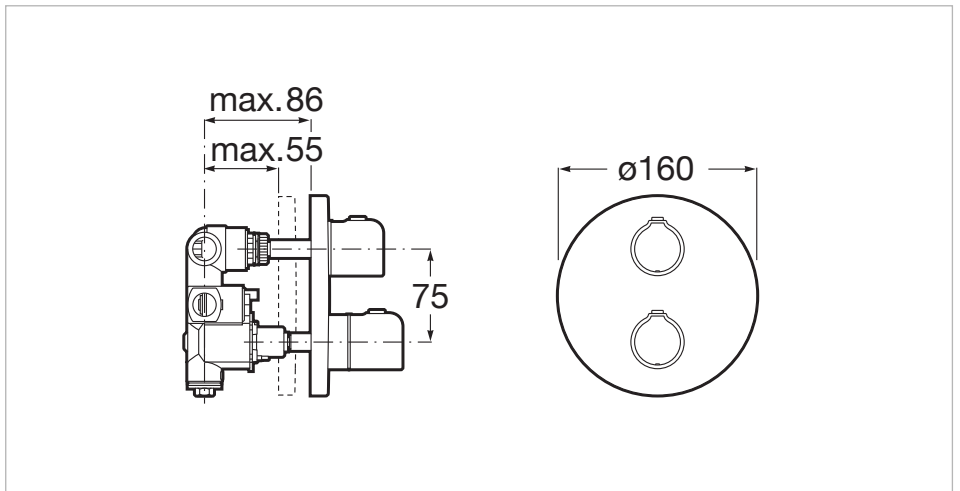

Built-In Thermostatic Bath-Shower Mixer

Application: Bath, Shower
Finish: Chrome
Inferior free outlet
Installation type: Built-in
Number of water inlets: 2

Technical drawings

A traditional response to classic atmospheres. Elegant and functional curves in an extensive collection of pieces that combine simplicity and versatility, offering the convenience of well-tried solutions.

MAGMA is an interdisciplinary Barcelona-based practice with a team that includes industrial and graphic designers, project engineers, marketing consultants, advertising and creative professionals, all working together to manage global projects noteworthy for their creative focus.