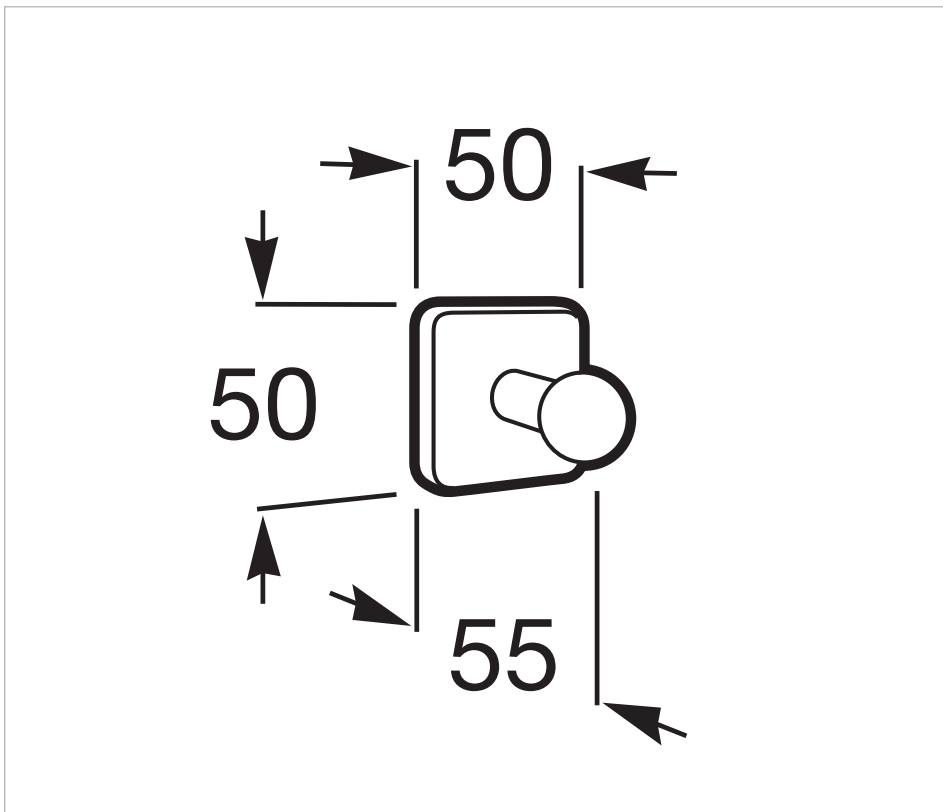

### Robe hook (Can be installed with screws or adhesive)

Finish: Polished  
 Installation type: Wall-mounted  
 Material: Metal

### Technical drawings

An extensive accessories range with a functional and timeless design. Besides the installation with screws, Victoria allows an adhesive fixation system that prevents drilling and guarantees high resistance (up to 5 kg. of static load). The perfect suit for private bathrooms, semi-public areas and public spaces, including solutions for people with reduced mobility.