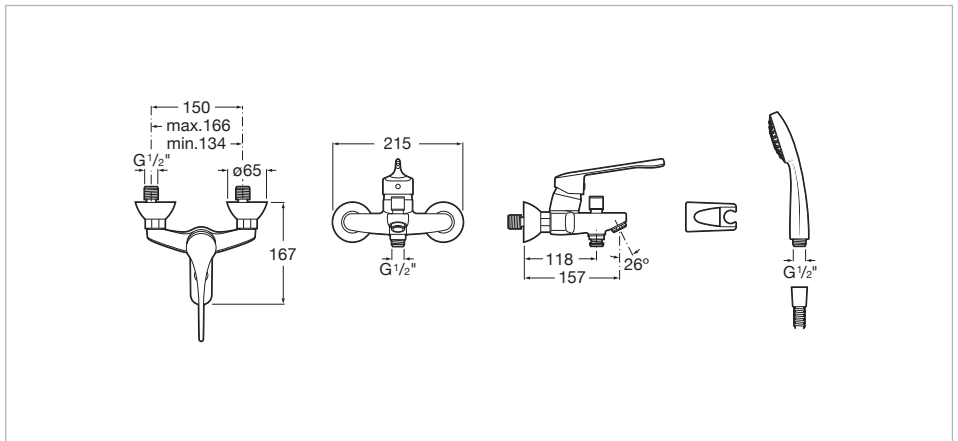

PRO - Wall-mounted bath-shower mixer with automatic diverter, handshower 1,70 m flexible hose and swivel wall bracket. Handle for People with Reduced Mobility.

Application: Bath
 Diverter: Automatic
 Finish: Chrome
 Flexible supply hoses included
 Installation type: Wall-mounted
 Sustainable product
 Water connection diameter: 1/2"

Technical drawings

Handshower with Rain function

Diameter (mm): 80
Finish: Chrome
Flow rate Rain (l/min - 3 bar): 6
Number of functions: 1
Shape: Circular

Its look -based on simple contemporary design- and functionality are inspired by the basic elements of nature.