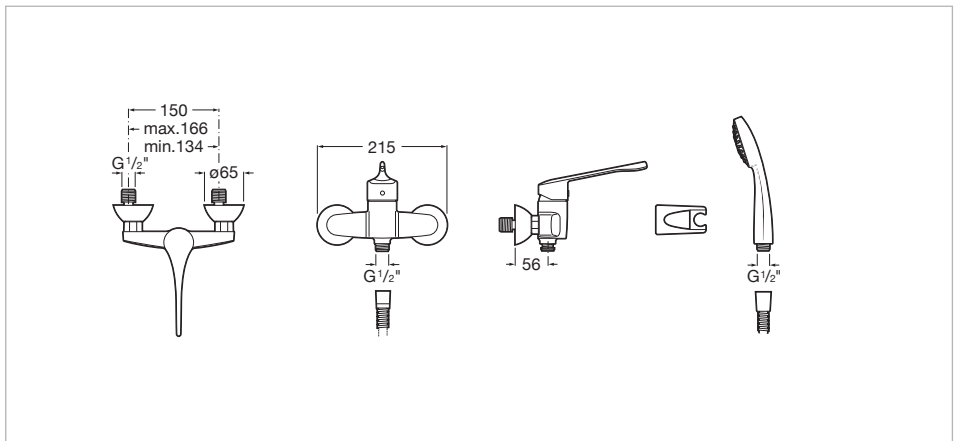

PRO - Wall-mounted shower mixer, 1,70m flexible shower hose and swivel wall bracket. Handle for People with Reduced Mobility.

Application: Shower
 Finish: Chrome
 Flexible supply hoses included
 Installation type: Wall-mounted

Technical drawings

Handshower with Rain function

Diameter (mm): 80
Finish: Chrome
Flow rate Rain (l/min - 3 bar): 6
Number of functions: 1
Shape: Circular

Its look -based on simple contemporary design- and functionality are inspired by the basic elements of nature.