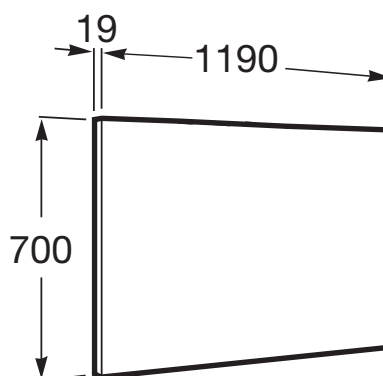

Mirror

Frame material: Aluminium
Installation type: Wall-hung
Mirror orientation: Horizontal
Shape: Rectangular

Technical drawings

Simplicity and functionality are the highlights of this collection, which offers solutions for the bathroom space with an up-to-date design. Proposals perfectly adapted to every life style and that permit customizing the bath area with different compositions.