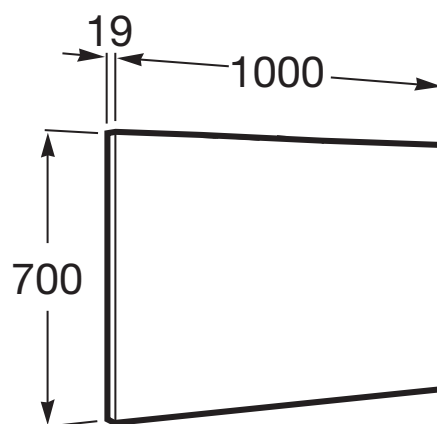

**Mirror**

Frame material: Aluminium

Installation type: Wall-hung

Mirror orientation: Horizontal

Shape: Rectangular

Technical drawings

Simplicity and functionality are the highlights of this collection, which offers solutions for the bathroom space with an up-to-date design. Proposals perfectly adapted to every life style and that permit customizing the bath area with different compositions.