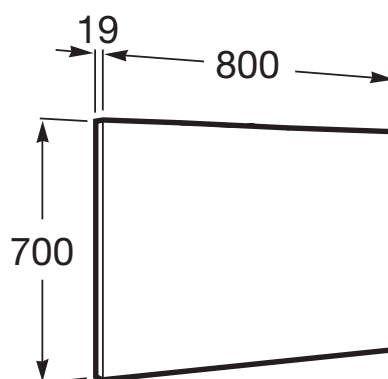

Mirror

Frame material: Aluminium
Installation type: Wall-hung
Mirror orientation: Horizontal
Shape: Rectangular

Technical drawings

Simplicity and functionality are the highlights of this collection, which offers solutions for the bathroom space with an up-to-date design. Proposals perfectly adapted to every life style and that permit customizing the bath area with different compositions.