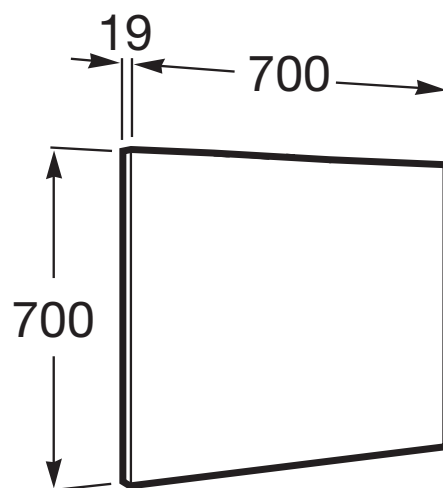

**Mirror**

Frame material: Aluminium

Installation type: Wall-hung

Mirror orientation: Horizontal

Shape: Square

Technical drawings

Simplicity and functionality are the highlights of this collection, which offers solutions for the bathroom space with an up-to-date design. Proposals perfectly adapted to every life style and that permit customizing the bath area with different compositions.