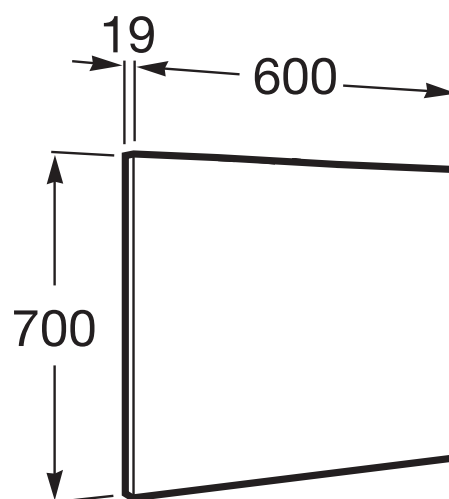

Mirror

Frame material: Aluminium

Installation type: Wall-hung

Mirror orientation: Vertical

Shape: Rectangular

Technical drawings

Simplicity and functionality are the highlights of this collection, which offers solutions for the bathroom space with an up-to-date design. Proposals perfectly adapted to every life style and that permit customizing the bath area with different compositions.