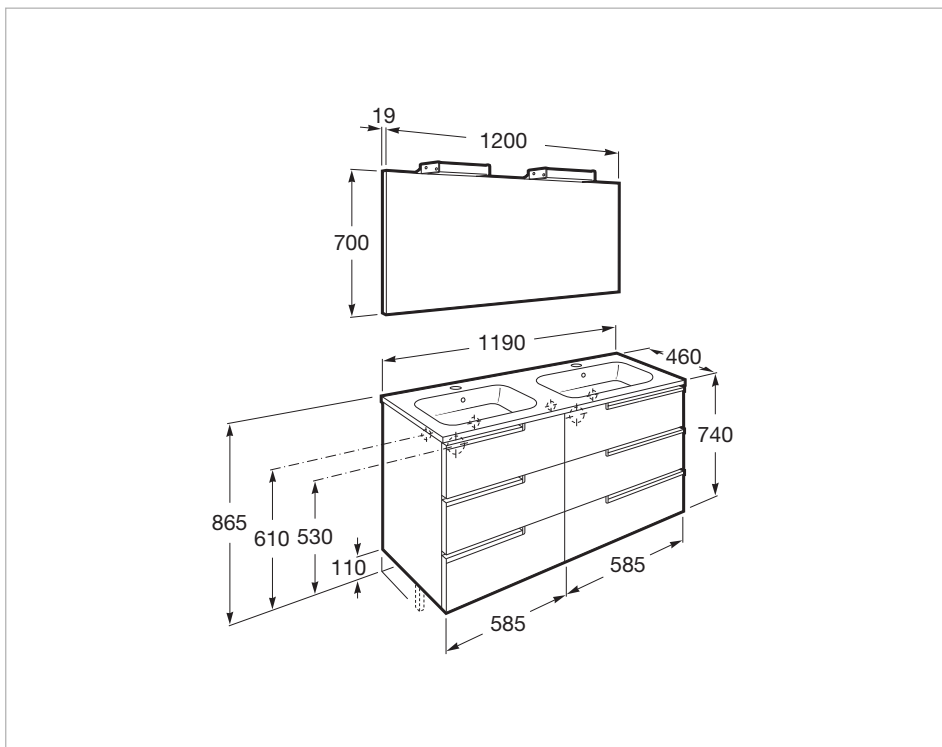

Basin / **Double bowl**

Basin / **Integrated shelf**

Basin / Shelf position: **On both sides**

Basin / Taphole configuration: **2 tapholes**

Dimensions / Mirror / Height (mm): **700**

Dimensions / Mirror / Length (mm): **1200**

Dimensions / Mirror / Width (mm): **19**

Installation type: **Wall-hung, Wall-hung with optional legs**

Material / Basin: **Vitreous china**

Material / Mirror frame: **Aluminium**

Mirror / Ingress Protection Rating of the light: **IP 44**

Mirror / Light type: **LED**

Mirror / Lighting: **Spotlights included**

Mirror / Number of lights: **2**

Mirror / Power per light (W): **6**

Tap installation: **On the basin**

Technical drawings

LED Spotlight 6W