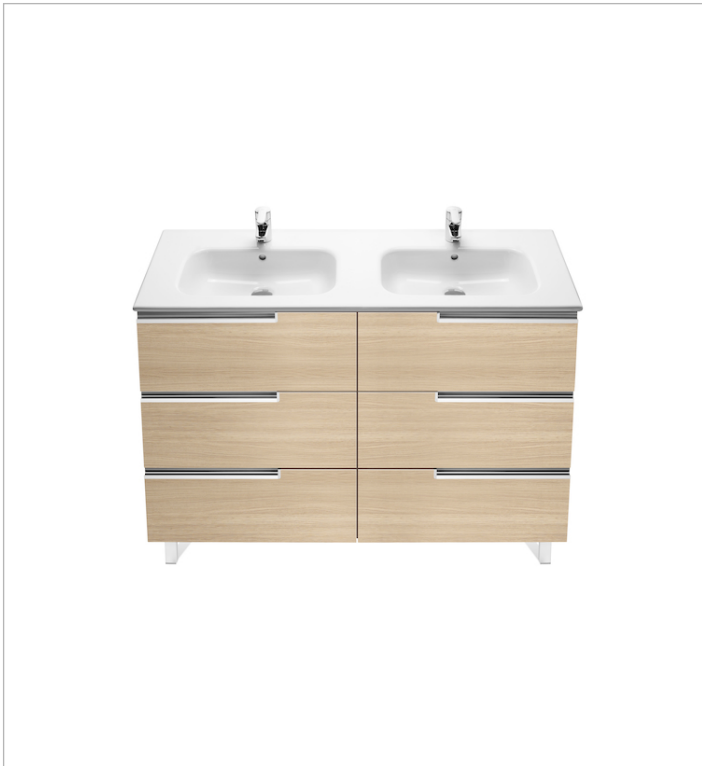

Pack Family (base unit, double bowl basin, mirror and two LED spotlights)

Base unit / Closing and opening system: **Soft close drawers**

Base unit / Doors and drawers combination: **6 drawers**

Base unit / Structure: **Drawers**

Basin / **Double bowl**

Basin / **Integrated shelf**

Basin / Shelf position: **On both sides**

Basin / Taphole configuration: **2 tapholes**

Dimensions / Mirror / Height (mm): **700**

Dimensions / Mirror / Length (mm): **1200**

Basin / **Integrated shelf**

Basin / **Shelf position: On both sides**

Basin / **Taphole configuration: 2 tapholes**

Installation type: **Wall-hung, Wall-hung with optional legs**

Material / Basin: **Vitreous china**

Tap installation: **On the basin**

Technical drawings

Simplicity and functionality are the highlights of this collection, which offers solutions for the bathroom space with an up-to-date design. Proposals perfectly adapted to every life style and that permit customizing the bath area with different compositions.