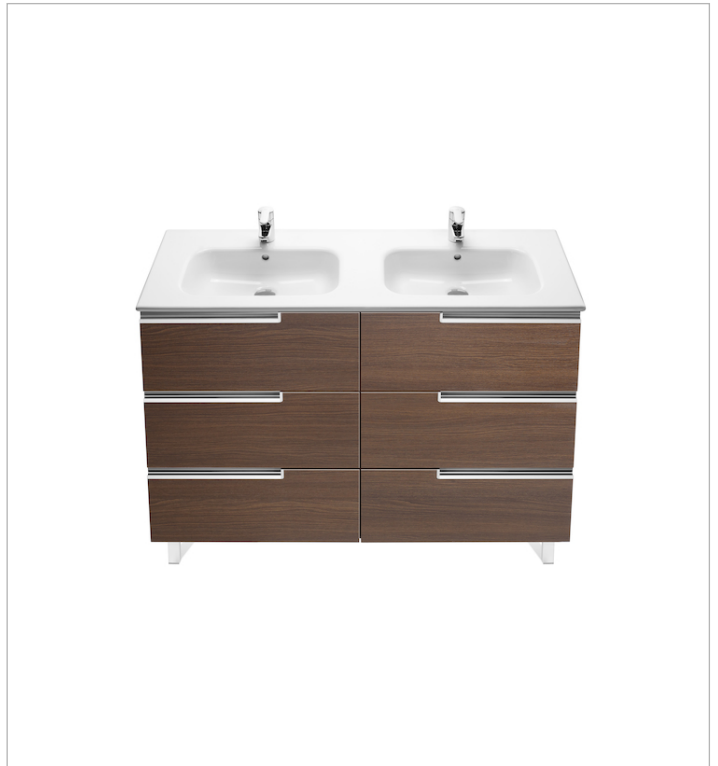

Basin / **Double bowl**

Basin / **Integrated shelf**

Basin / Shelf position: **On both sides**

Basin / Taphole configuration: **2 tapholes**

Dimensions / Mirror / Height (mm): **700**

Dimensions / Mirror / Length (mm): **1200**

Dimensions / Mirror / Width (mm): **19**

Installation type: **Wall-hung, Wall-hung with optional legs**

Material / Basin: **Vitreous china**

Material / Mirror frame: **Aluminium**

Mirror / Ingress Protection Rating of the light: **IP 44**

Basin / **Integrated shelf**

Basin / **Shelf position: On both sides**

Basin / **Taphole configuration: 2 tapholes**

Installation type: **Wall-hung, Wall-hung with optional legs**

Material / Basin: **Vitreous china**

Tap installation: **On the basin**

Technical drawings

Simplicity and functionality are the highlights of this collection, which offers solutions for the bathroom space with an up-to-date design. Proposals perfectly adapted to every life style and that permit customizing the bath area with different compositions.