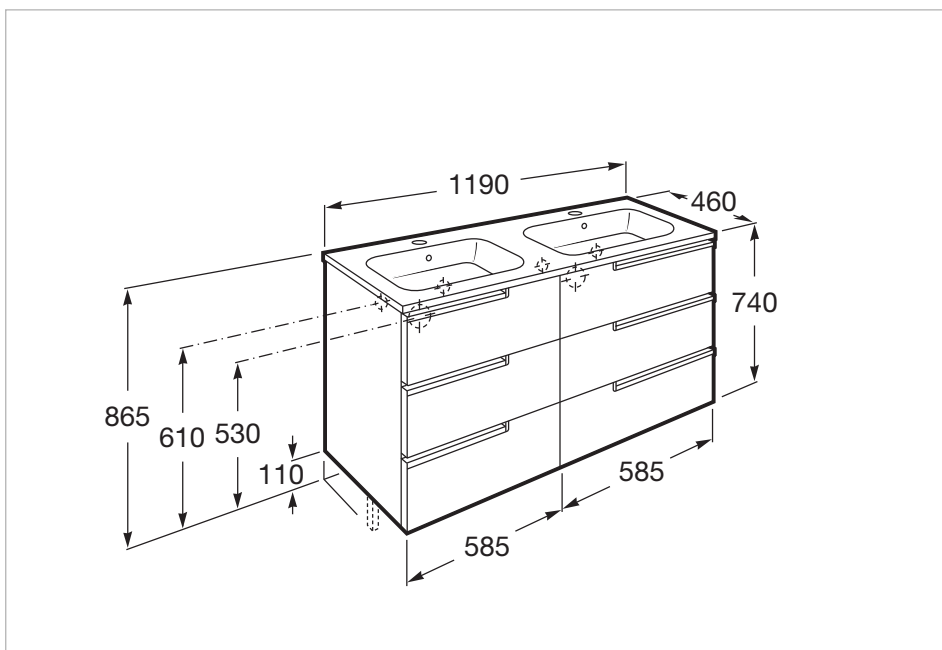

Basin / **Double bowl**

Basin / **Integrated shelf**

Basin / Shelf position: **On both sides**

Basin / Taphole configuration: **2 tapholes**

Dimensions / Mirror / Height (mm): **700**

Dimensions / Mirror / Length (mm): **1200**

Dimensions / Mirror / Width (mm): **19**

Installation type: **Wall-hung, Wall-hung with optional legs**

Material / Basin: **Vitreous china**

Material / Mirror frame: **Aluminium**

Mirror / Ingress Protection Rating of the light: **IP 44**

Basin / **Integrated shelf**

Basin / **Shelf position: On both sides**

Basin / **Taphole configuration: 2 tapholes**

Installation type: **Wall-hung, Wall-hung with optional legs**

Material / Basin: **Vitreous china**

Tap installation: **On the basin**

Technical drawings

Simplicity and functionality are the highlights of this collection, which offers solutions for the bathroom space with an up-to-date design. Proposals perfectly adapted to every life style and that permit customizing the bath area with different compositions.