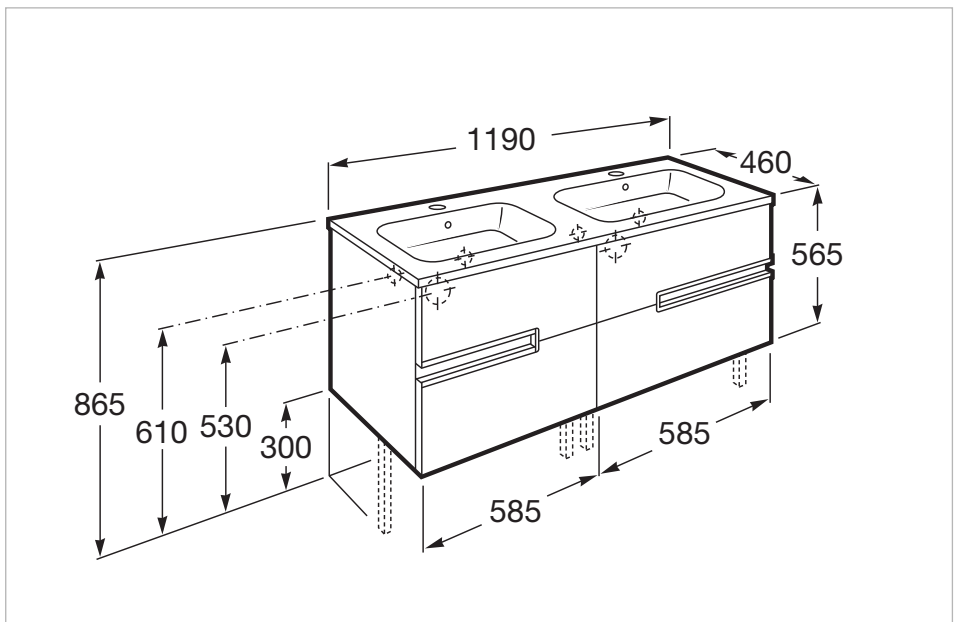

Basin / **Double bowl**

Basin / **Integrated shelf**

Basin / Shelf position: **On both sides**

Basin / Taphole configuration: **2 tapholes**

Dimensions / Mirror / Height (mm): **700**

Dimensions / Mirror / Length (mm): **1200**

Dimensions / Mirror / Width (mm): **19**

Installation type: **Wall-hung, Wall-hung with optional legs**

Material / Basin: **Vitreous china**

Material / Mirror frame: **Aluminium**

Mirror / Ingress Protection Rating of the light: **IP 44**

Basin / Shelf position: On both sides

Basin / Taphole configuration: 2 tapholes

Installation type: Wall-hung, Wall-hung with optional legs

Material / Basin: Vitreous china

Tap installation: On the basin

Technical drawings

Mirror

Frame material: Aluminium
Installation type: Wall-hung
Mirror orientation: Horizontal
Shape: Rectangular

Technical drawings

Simplicity and functionality are the highlights of this collection, which offers solutions for the bathroom space with an up-to-date design. Proposals perfectly adapted to every life style and that permit customizing the bath area with different compositions.