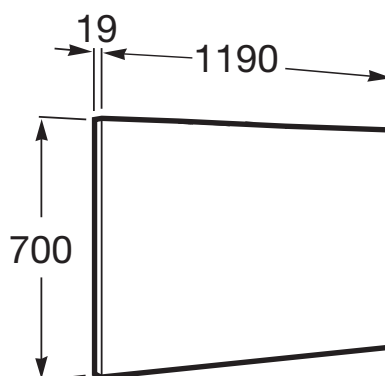

Basin / **Double bowl**

Basin / **Integrated shelf**

Basin / Shelf position: **On both sides**

Basin / Taphole configuration: **2 tapholes**

Dimensions / Mirror / Height (mm): **700**

Dimensions / Mirror / Length (mm): **1200**

Dimensions / Mirror / Width (mm): **19**

Installation type: **Wall-hung, Wall-hung with optional legs**

Material / Basin: **Vitreous china**

Material / Mirror frame: **Aluminium**

Mirror / Ingress Protection Rating of the light: **IP 44**

Basin / Shelf position: On both sides

Basin / Taphole configuration: 2 tapholes

Installation type: Wall-hung, Wall-hung with optional legs

Material / Basin: Vitreous china

Tap installation: On the basin

Technical drawings

Mirror

Frame material: Aluminium
Installation type: Wall-hung
Mirror orientation: Horizontal
Shape: Rectangular

Technical drawings

Simplicity and functionality are the highlights of this collection, which offers solutions for the bathroom space with an up-to-date design. Proposals perfectly adapted to every life style and that permit customizing the bath area with different compositions.