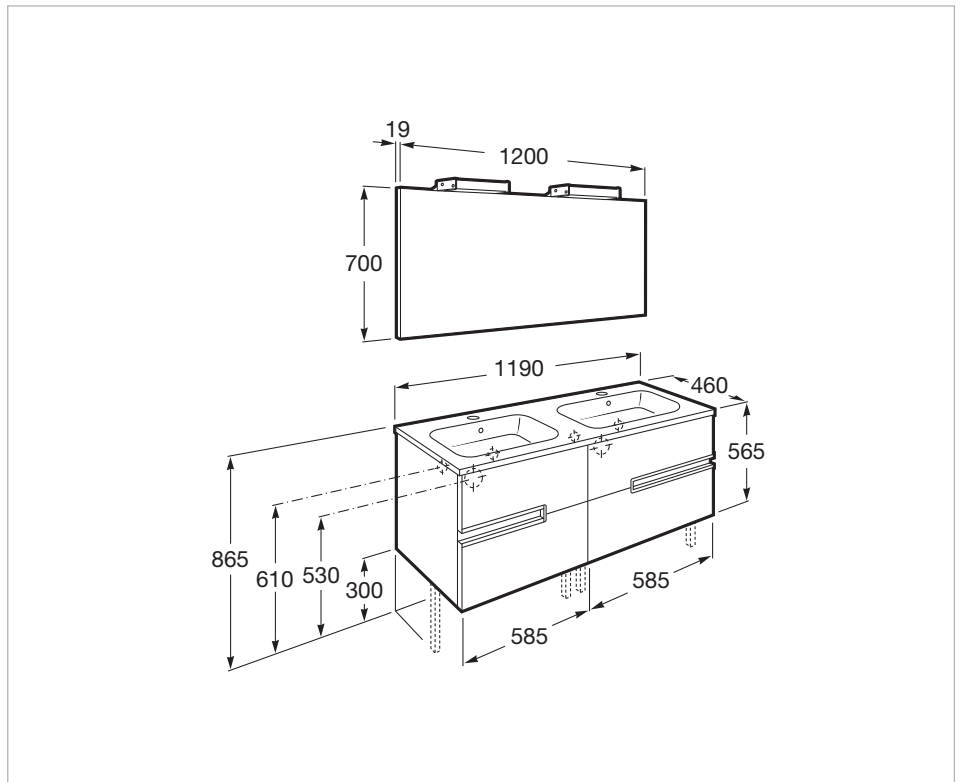

Basin / **Double bowl**

Basin / **Integrated shelf**

Basin / Shelf position: **On both sides**

Basin / Taphole configuration: **2 tapholes**

Dimensions / Mirror / Height (mm): **700**

Dimensions / Mirror / Length (mm): **1200**

Dimensions / Mirror / Width (mm): **19**

Installation type: **Wall-hung, Wall-hung with optional legs**

Material / Basin: **Vitreous china**

Material / Mirror frame: **Aluminium**

Mirror / Ingress Protection Rating of the light: **IP 44**

Mirror / Light type: **LED**

Mirror / Lighting: **Spotlights included**

Mirror / Number of lights: **2**

Mirror / Power per light (W): **6**

Tap installation: **On the basin**

Technical drawings

LED Spotlight 6W

Basin / Shelf position: On both sides

Basin / Taphole configuration: 2 tapholes

Installation type: Wall-hung, Wall-hung with optional legs

Material / Basin: Vitreous china

Tap installation: On the basin

Technical drawings