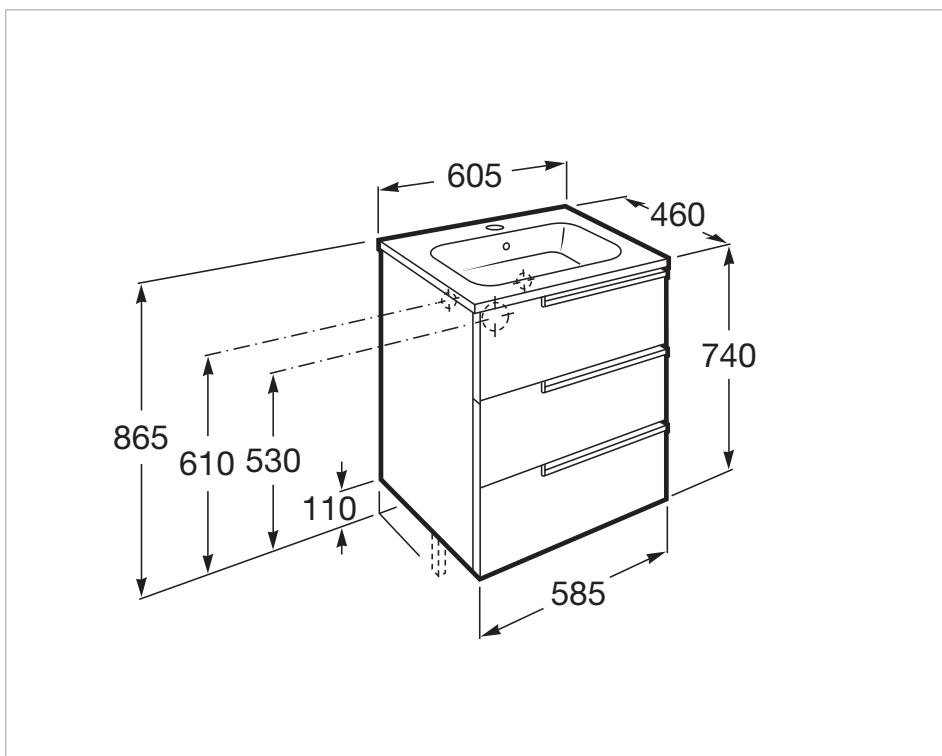

## Pack Family (base unit, basin, mirror and LED spotlight)

- Base unit / Closing and opening system: **Soft close drawers**
- Base unit / Doors and drawers combination: **3 drawers**
- Base unit / Structure: **Drawers**
- Basin / Integrated shelf
- Basin / Shelf position: **On both sides**
- Basin / Taphole configuration: **1 taphole in the middle**
- Dimensions / Mirror / Height (mm): **700**
- Dimensions / Mirror / Length (mm): **600**
- Dimensions / Mirror / Width (mm): **19**
- Installation type: **Wall-hung, Wall-hung with optional legs**
- Material / Basin: **Vitreous china**
- Material / Mirror frame: **Aluminium**
- Mirror / Ingress Protection Rating of the light: **IP 44**
- Mirror / Light type: **LED**
- Mirror / Lighting: **Spotlights included**
- Mirror / Number of lights: **1**
- Mirror / Power per light (W): **6**
- Tap installation: **On the basin**

Basin / Shelf position: **On both sides**

Basin / Taphole configuration: **1 taphole in the middle**

Installation type: **Wall-hung, Wall-hung with optional legs**

Material / Basin: **Vitreous china**

Tap installation: **On the basin**

## Technical drawings

**Mirror**

Frame material: Aluminium

Installation type: Wall-hung

Mirror orientation: Vertical

Shape: Rectangular

**Technical drawings**

Simplicity and functionality are the highlights of this collection, which offers solutions for the bathroom space with an up-to-date design. Proposals perfectly adapted to every life style and that permit customizing the bath area with different compositions.