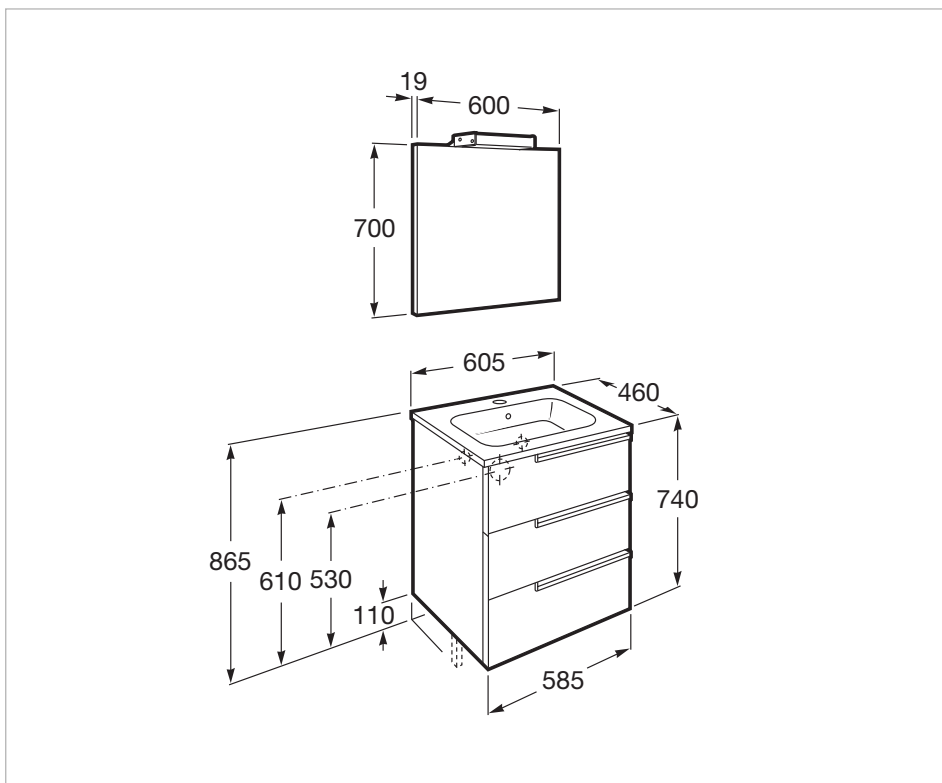

## Pack Family (base unit, basin, mirror and LED spotlight)

- Base unit / Closing and opening system: **Soft close drawers**
- Base unit / Doors and drawers combination: **3 drawers**
- Base unit / Structure: **Drawers**
- Basin / Integrated shelf
- Basin / Shelf position: **On both sides**
- Basin / Taphole configuration: **1 taphole in the middle**
- Dimensions / Mirror / Height (mm): **700**
- Dimensions / Mirror / Length (mm): **600**
- Dimensions / Mirror / Width (mm): **19**
- Installation type: **Wall-hung, Wall-hung with optional legs**
- Material / Basin: **Vitreous china**
- Material / Mirror frame: **Aluminium**
- Mirror / Ingress Protection Rating of the light: **IP 44**
- Mirror / Light type: **LED**
- Mirror / Lighting: **Spotlights included**
- Mirror / Number of lights: **1**
- Mirror / Power per light (W): **6**
- Tap installation: **On the basin**

### LED Spotlight 6W

Finish: Matt  
Ingress Protection Rating: IP 44  
Installation type: On mirror  
Light type: LED  
Position: Horizontal  
Power (W): 6  
Sustainable product