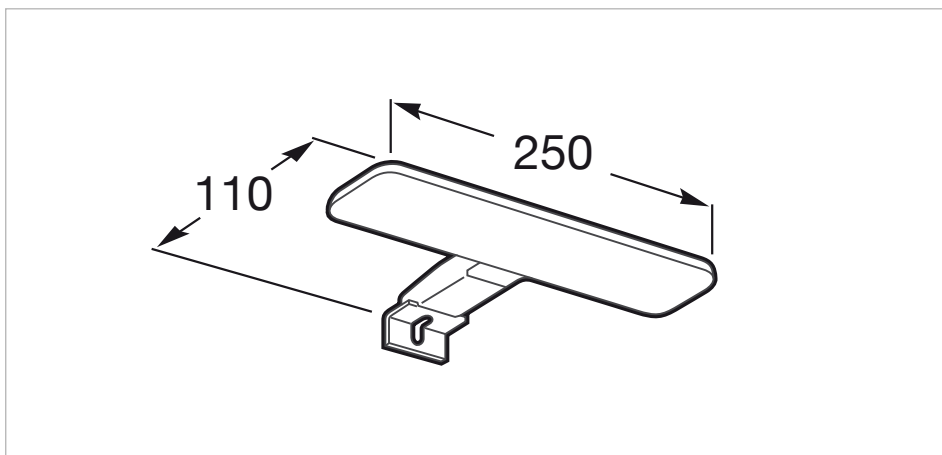

LED Spotlight 6W

Finish: Matt
Ingress Protection Rating: IP 44
Installation type: On mirror
Light type: LED
Position: Horizontal
Power (W): 6
Sustainable product

Technical drawings