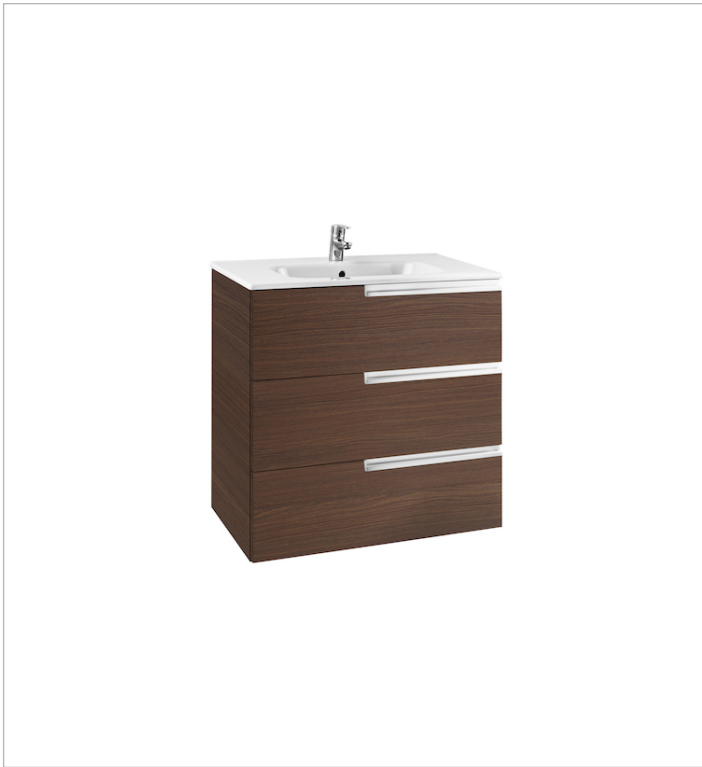

## Pack Family (base unit, basin, mirror and LED spotlight)

- Base unit / Closing and opening system: **Soft close drawers**
- Base unit / Doors and drawers combination: **3 drawers**
- Base unit / Structure: **Drawers**
- Basin / Integrated shelf
- Basin / Shelf position: **On both sides**
- Basin / Taphole configuration: **1 taphole in the middle**
- Dimensions / Mirror / Height (mm): **700**
- Dimensions / Mirror / Length (mm): **600**
- Dimensions / Mirror / Width (mm): **19**
- Installation type: **Wall-hung, Wall-hung with optional legs**
- Material / Basin: **Vitreous china**
- Material / Mirror frame: **Aluminium**
- Mirror / Ingress Protection Rating of the light: **IP 44**
- Mirror / Light type: **LED**
- Mirror / Lighting: **Spotlights included**
- Mirror / Number of lights: **1**
- Mirror / Power per light (W): **6**
- Tap installation: **On the basin**

## Unik (base unit and basin)

Base unit / Closing and opening system: **Soft close drawers**

Base unit / Doors and drawers combination: **3 drawers**

Base unit / Structure: **Drawers**

Basin / Integrated shelf

Basin / Shelf position: **On both sides**

Basin / Taphole configuration: **1 taphole in the middle**

Installation type: **Wall-hung, Wall-hung with optional legs**

Material / Basin: **Vitreous china**

Tap installation: **On the basin**

## Technical drawings

**Mirror**

Frame material: Aluminium

Installation type: Wall-hung

Mirror orientation: Vertical

Shape: Rectangular

**Technical drawings**

Simplicity and functionality are the highlights of this collection, which offers solutions for the bathroom space with an up-to-date design. Proposals perfectly adapted to every life style and that permit customizing the bath area with different compositions.