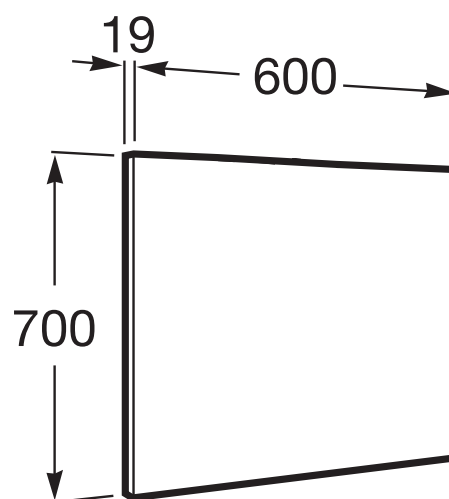

## Pack Family (base unit, basin, mirror and LED spotlight)

- Base unit / Closing and opening system: **Soft close drawers**
- Base unit / Doors and drawers combination: **3 drawers**
- Base unit / Structure: **Drawers**
- Basin / Integrated shelf
- Basin / Shelf position: **On both sides**
- Basin / Taphole configuration: **1 taphole in the middle**
- Dimensions / Mirror / Height (mm): **700**
- Dimensions / Mirror / Length (mm): **600**
- Dimensions / Mirror / Width (mm): **19**
- Installation type: **Wall-hung, Wall-hung with optional legs**
- Material / Basin: **Vitreous china**
- Material / Mirror frame: **Aluminium**
- Mirror / Ingress Protection Rating of the light: **IP 44**
- Mirror / Light type: **LED**
- Mirror / Lighting: **Spotlights included**
- Mirror / Number of lights: **1**
- Mirror / Power per light (W): **6**
- Tap installation: **On the basin**

Basin / Shelf position: **On both sides**

Basin / Taphole configuration: **1 taphole in the middle**

Installation type: **Wall-hung, Wall-hung with optional legs**

Material / Basin: **Vitreous china**

Tap installation: **On the basin**

## Technical drawings

**Mirror**

Frame material: Aluminium

Installation type: Wall-hung

Mirror orientation: Vertical

Shape: Rectangular

**Technical drawings**

Simplicity and functionality are the highlights of this collection, which offers solutions for the bathroom space with an up-to-date design. Proposals perfectly adapted to every life style and that permit customizing the bath area with different compositions.