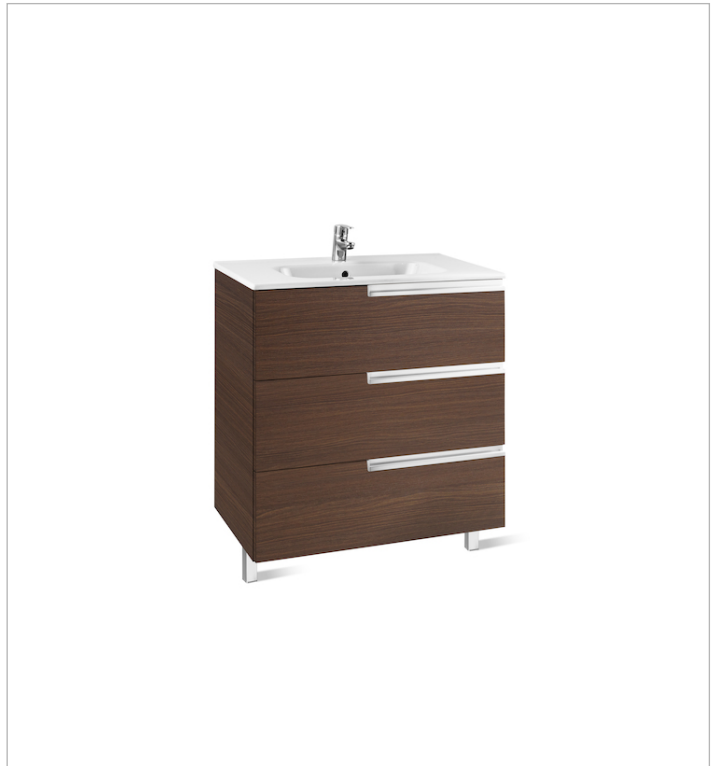

## Pack Family (base unit, basin, mirror and LED spotlight)

- Base unit / Closing and opening system: **Soft close drawers**
- Base unit / Doors and drawers combination: **3 drawers**
- Base unit / Structure: **Drawers**
- Basin / Integrated shelf
- Basin / Shelf position: **On both sides**
- Basin / Taphole configuration: **1 taphole in the middle**
- Dimensions / Mirror / Height (mm): **700**
- Dimensions / Mirror / Length (mm): **600**
- Dimensions / Mirror / Width (mm): **19**
- Installation type: **Wall-hung, Wall-hung with optional legs**
- Material / Basin: **Vitreous china**
- Material / Mirror frame: **Aluminium**
- Mirror / Ingress Protection Rating of the light: **IP 44**
- Mirror / Light type: **LED**
- Mirror / Lighting: **Spotlights included**
- Mirror / Number of lights: **1**
- Mirror / Power per light (W): **6**
- Tap installation: **On the basin**

## Unik (base unit and basin)

Base unit / Closing and opening system: **Soft close drawers**

Base unit / Doors and drawers combination: **3 drawers**

Base unit / Structure: **Drawers**

Basin / Integrated shelf

Basin / Shelf position: **On both sides**

Basin / Taphole configuration: **1 taphole in the middle**

Installation type: **Wall-hung, Wall-hung with optional legs**

Material / Basin: **Vitreous china**

Tap installation: **On the basin**

## Technical drawings

**Mirror**

Frame material: Aluminium

Installation type: Wall-hung

Mirror orientation: Vertical

Shape: Rectangular

**Technical drawings**

Simplicity and functionality are the highlights of this collection, which offers solutions for the bathroom space with an up-to-date design. Proposals perfectly adapted to every life style and that permit customizing the bath area with different compositions.