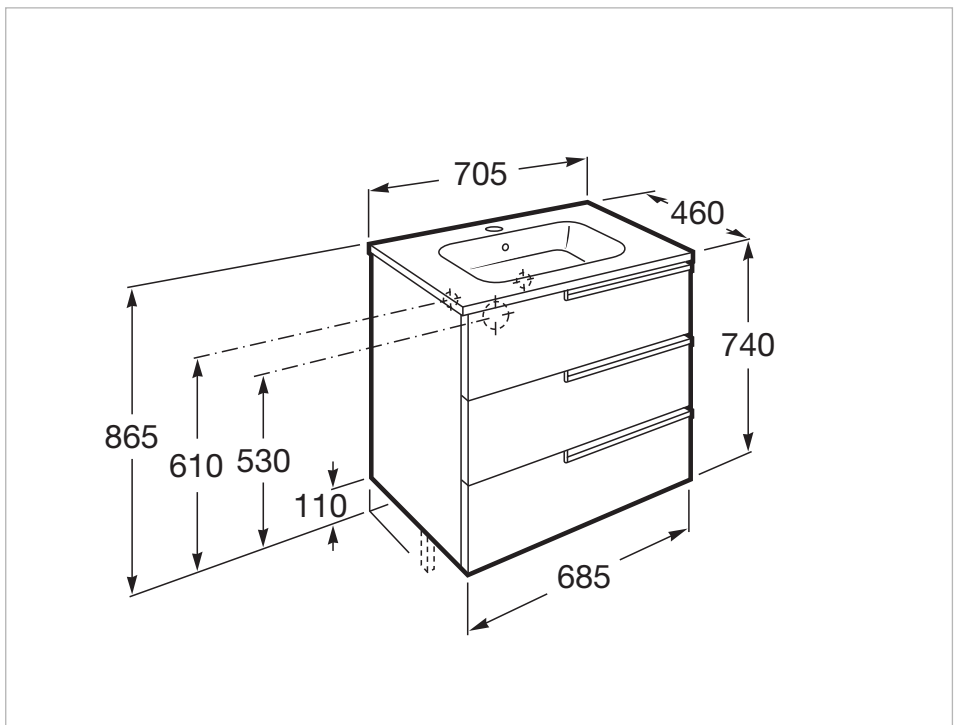

Simplicity and functionality are the highlights of this collection, which offers solutions for the bathroom space with an up-to-date design. Proposals perfectly adapted to every life style and that permit customizing the bath area with different compositions.

Unik (base unit and basin)

Base unit / Closing and opening system: **Soft close drawers**

Base unit / Doors and drawers combination: **3 drawers**

Base unit / Structure: **Drawers**

Basin / Integrated shelf

Basin / Shelf position: **On both sides**

Basin / Taphole configuration: **1 taphole in the middle**

Installation type: **Wall-hung, Wall-hung with optional legs**

Material / Basin: **Vitreous china**

Tap installation: **On the basin**

Technical drawings