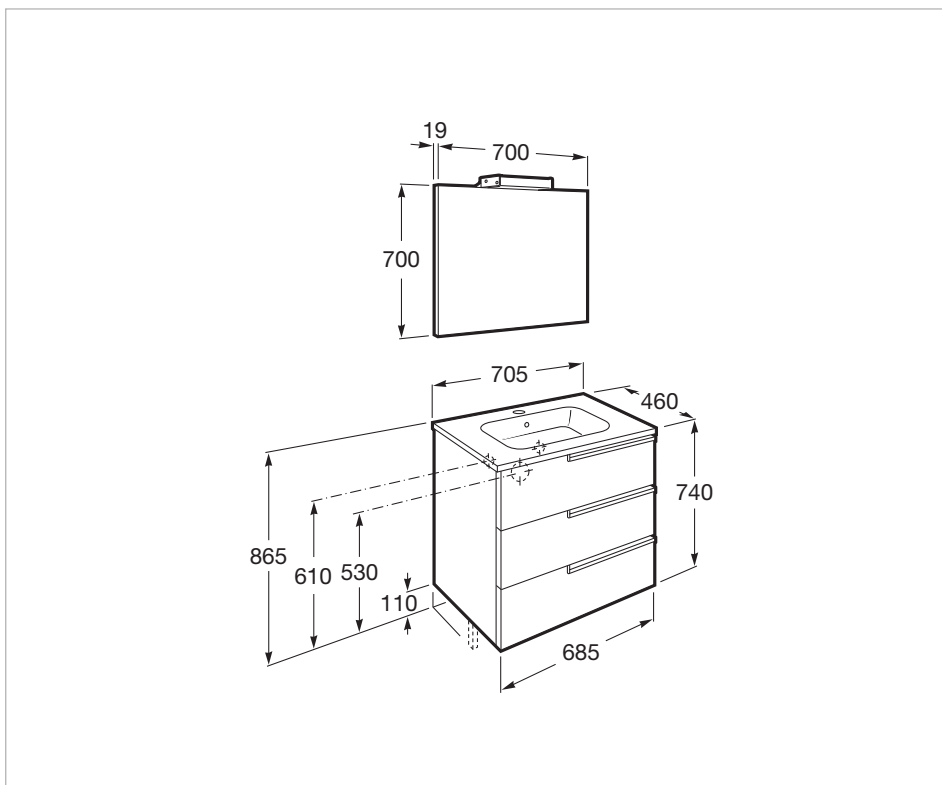

Basin / Integrated shelf

Basin / Shelf position: **On both sides**

Basin / Taphole configuration: **1 taphole in the middle**

Dimensions / Mirror / Height (mm): **700**

Dimensions / Mirror / Length (mm): **700**

Dimensions / Mirror / Width (mm): **19**

Installation type: **Wall-hung, Wall-hung with optional legs**

Material / Basin: **Vitreous china**

Material / Mirror frame: **Aluminium**

Mirror / Ingress Protection Rating of the light: **IP 44**

Mirror / Light type: **LED**

Mirror / Lighting: **Spotlights included**

Mirror / Number of lights: **1**

Mirror / Power per light (W): **6**

Tap installation: **On the basin**

Technical drawings

**LED Spotlight 6W**