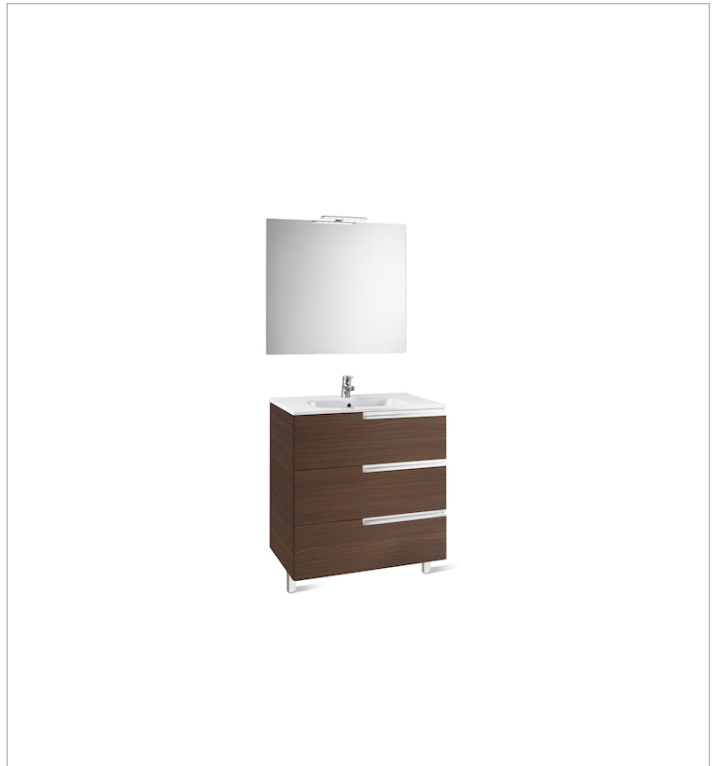

Basin / Integrated shelf

Basin / Shelf position: **On both sides**

Basin / Taphole configuration: **1 taphole in the middle**

Dimensions / Mirror / Height (mm): **700**

Dimensions / Mirror / Length (mm): **800**

Dimensions / Mirror / Width (mm): **19**

Installation type: **Wall-hung, Wall-hung with optional legs**

Material / Basin: **Vitreous china**

Material / Mirror frame: **Aluminium**

Mirror / Ingress Protection Rating of the light: **IP 44**

Mirror / Light type: **LED**

Mirror / Lighting: **Spotlights included**

Mirror / Number of lights: **1**

Mirror / Power per light (W): **6**

Tap installation: **On the basin**

Technical drawings

LED Spotlight 6W

Technical drawings

Mirror

Frame material: Aluminium
Installation type: Wall-hung
Mirror orientation: Horizontal
Shape: Rectangular

Technical drawings

Simplicity and functionality are the highlights of this collection, which offers solutions for the bathroom space with an up-to-date design. Proposals perfectly adapted to every life style and that permit customizing the bath area with different compositions.