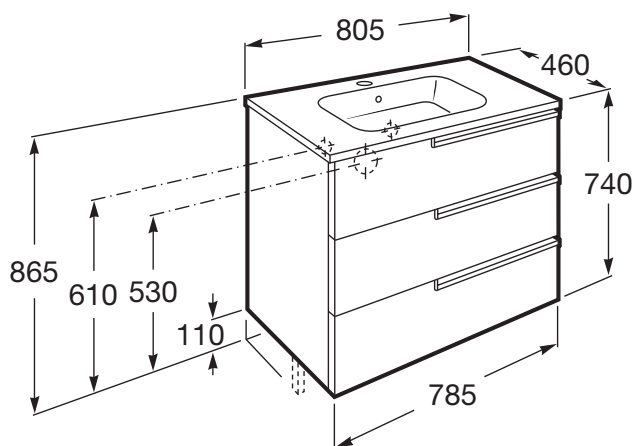

Basin / Integrated shelf

Basin / Shelf position: **On both sides**

Basin / Taphole configuration: **1 taphole in the middle**

Dimensions / Mirror / Height (mm): **700**

Dimensions / Mirror / Length (mm): **800**

Dimensions / Mirror / Width (mm): **19**

Installation type: **Wall-hung, Wall-hung with optional legs**

Material / Basin: **Vitreous china**

Material / Mirror frame: **Aluminium**

Mirror / Ingress Protection Rating of the light: **IP 44**

Basin / Shelf position: **On both sides**

Basin / Taphole configuration: **1 taphole in the middle**

Installation type: **Wall-hung, Wall-hung with optional legs**

Material / Basin: **Vitreous china**

Tap installation: **On the basin**

Technical drawings

Mirror

Frame material: Aluminium
Installation type: Wall-hung
Mirror orientation: Horizontal
Shape: Rectangular

Technical drawings

Simplicity and functionality are the highlights of this collection, which offers solutions for the bathroom space with an up-to-date design. Proposals perfectly adapted to every life style and that permit customizing the bath area with different compositions.