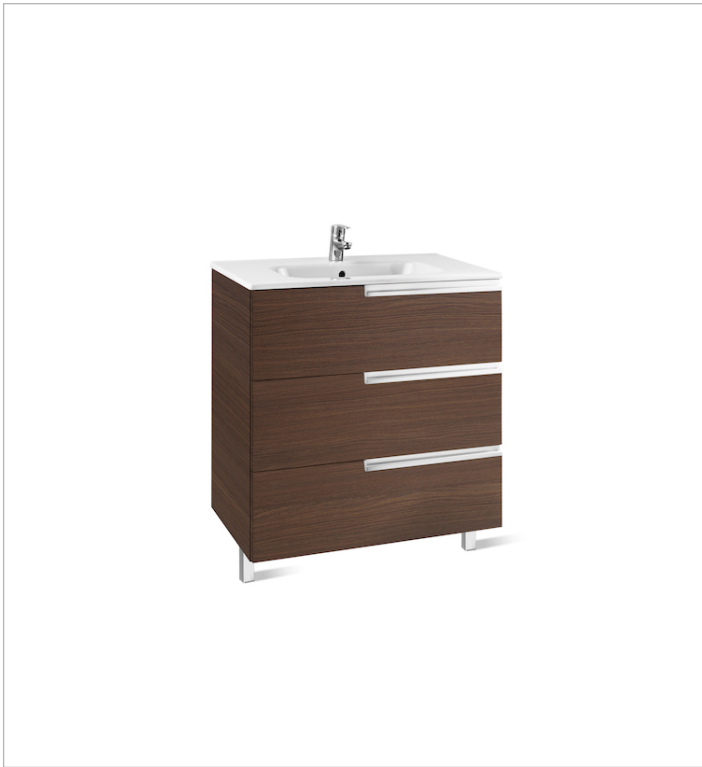

Basin / Integrated shelf

Basin / Shelf position: **On both sides**

Basin / Taphole configuration: **1 taphole in the middle**

Dimensions / Mirror / Height (mm): **700**

Dimensions / Mirror / Length (mm): **800**

Dimensions / Mirror / Width (mm): **19**

Installation type: **Wall-hung, Wall-hung with optional legs**

Material / Basin: **Vitreous china**

Material / Mirror frame: **Aluminium**

Mirror / Ingress Protection Rating of the light: **IP 44**

Basin / Shelf position: **On both sides**

Basin / Taphole configuration: **1 taphole in the middle**

Installation type: **Wall-hung, Wall-hung with optional legs**

Material / Basin: **Vitreous china**

Tap installation: **On the basin**

Technical drawings

Mirror

Frame material: Aluminium
Installation type: Wall-hung
Mirror orientation: Horizontal
Shape: Rectangular

Technical drawings

Simplicity and functionality are the highlights of this collection, which offers solutions for the bathroom space with an up-to-date design. Proposals perfectly adapted to every life style and that permit customizing the bath area with different compositions.