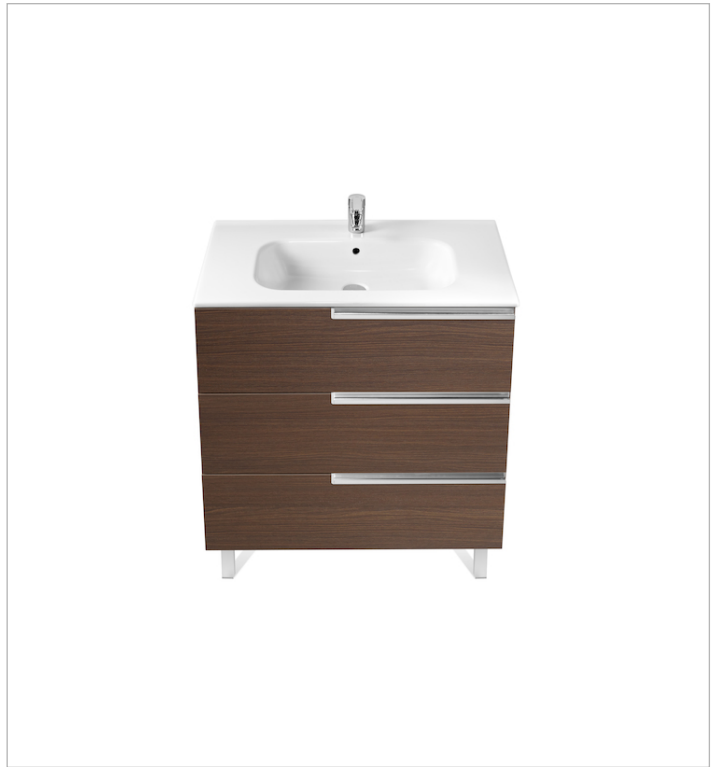

Basin / Integrated shelf

Basin / Shelf position: **On both sides**

Basin / Taphole configuration: **1 taphole in the middle**

Dimensions / Mirror / Height (mm): **700**

Dimensions / Mirror / Length (mm): **800**

Dimensions / Mirror / Width (mm): **19**

Installation type: **Wall-hung, Wall-hung with optional legs**

Material / Basin: **Vitreous china**

Material / Mirror frame: **Aluminium**

Mirror / Ingress Protection Rating of the light: **IP 44**

Basin / Shelf position: **On both sides**

Basin / Taphole configuration: **1 taphole in the middle**

Installation type: **Wall-hung, Wall-hung with optional legs**

Material / Basin: **Vitreous china**

Tap installation: **On the basin**

Technical drawings

Mirror

Frame material: Aluminium
Installation type: Wall-hung
Mirror orientation: Horizontal
Shape: Rectangular

Technical drawings

Simplicity and functionality are the highlights of this collection, which offers solutions for the bathroom space with an up-to-date design. Proposals perfectly adapted to every life style and that permit customizing the bath area with different compositions.