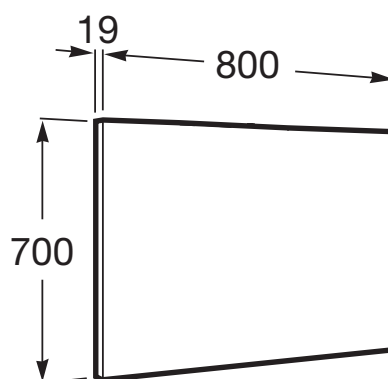

Basin / Integrated shelf

Basin / Shelf position: **On both sides**

Basin / Taphole configuration: **1 taphole in the middle**

Dimensions / Mirror / Height (mm): **700**

Dimensions / Mirror / Length (mm): **800**

Dimensions / Mirror / Width (mm): **19**

Installation type: **Wall-hung, Wall-hung with optional legs**

Material / Basin: **Vitreous china**

Material / Mirror frame: **Aluminium**

Mirror / Ingress Protection Rating of the light: **IP 44**

Basin / Shelf position: **On both sides**

Basin / Taphole configuration: **1 taphole in the middle**

Installation type: **Wall-hung, Wall-hung with optional legs**

Material / Basin: **Vitreous china**

Tap installation: **On the basin**

Technical drawings

Mirror

Frame material: Aluminium
Installation type: Wall-hung
Mirror orientation: Horizontal
Shape: Rectangular

Technical drawings

Simplicity and functionality are the highlights of this collection, which offers solutions for the bathroom space with an up-to-date design. Proposals perfectly adapted to every life style and that permit customizing the bath area with different compositions.