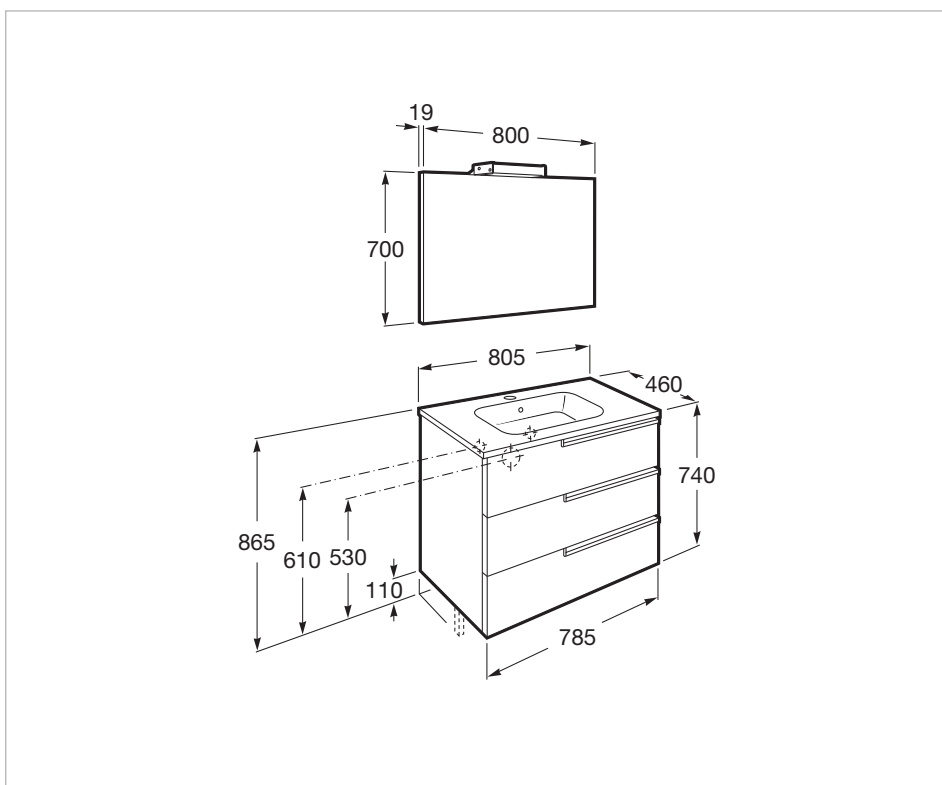

Basin / Integrated shelf

Basin / Shelf position: **On both sides**

Basin / Taphole configuration: **1 taphole in the middle**

Dimensions / Mirror / Height (mm): **700**

Dimensions / Mirror / Length (mm): **800**

Dimensions / Mirror / Width (mm): **19**

Installation type: **Wall-hung, Wall-hung with optional legs**

Material / Basin: **Vitreous china**

Material / Mirror frame: **Aluminium**

Mirror / Ingress Protection Rating of the light: **IP 44**

Mirror / Light type: **LED**

Mirror / Lighting: **Spotlights included**

Mirror / Number of lights: **1**

Mirror / Power per light (W): **6**

Tap installation: **On the basin**

Technical drawings

LED Spotlight 6W