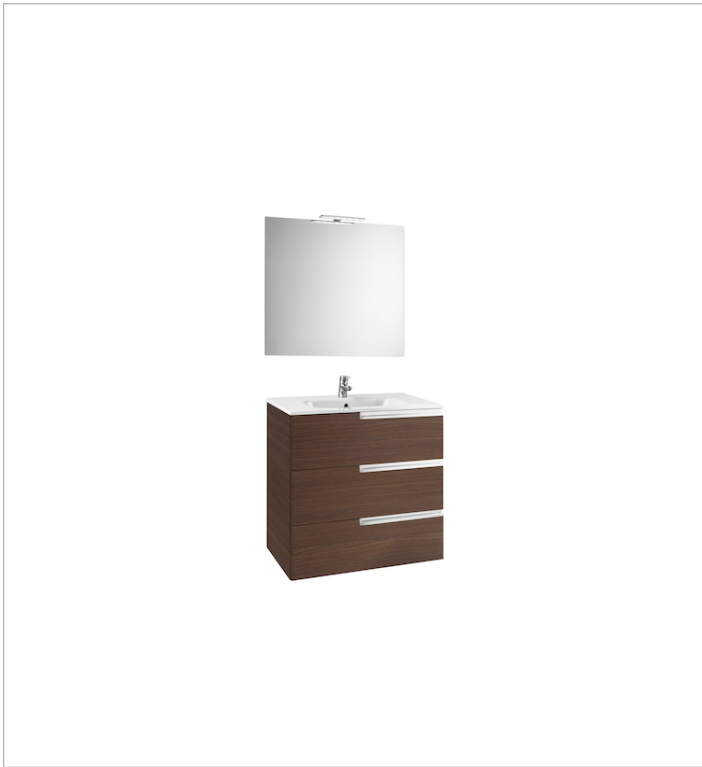

Basin / Integrated shelf

Basin / Shelf position: **On both sides**

Basin / Taphole configuration: **1 taphole in the middle**

Dimensions / Mirror / Height (mm): **700**

Dimensions / Mirror / Length (mm): **800**

Dimensions / Mirror / Width (mm): **19**

Installation type: **Wall-hung, Wall-hung with optional legs**

Material / Basin: **Vitreous china**

Material / Mirror frame: **Aluminium**

Mirror / Ingress Protection Rating of the light: **IP 44**

Mirror / Light type: **LED**

Mirror / Lighting: **Spotlights included**

Mirror / Number of lights: **1**

Mirror / Power per light (W): **6**

Tap installation: **On the basin**

Technical drawings

LED Spotlight 6W

Technical drawings

Mirror

Frame material: Aluminium
Installation type: Wall-hung
Mirror orientation: Horizontal
Shape: Rectangular

Technical drawings

Simplicity and functionality are the highlights of this collection, which offers solutions for the bathroom space with an up-to-date design. Proposals perfectly adapted to every life style and that permit customizing the bath area with different compositions.