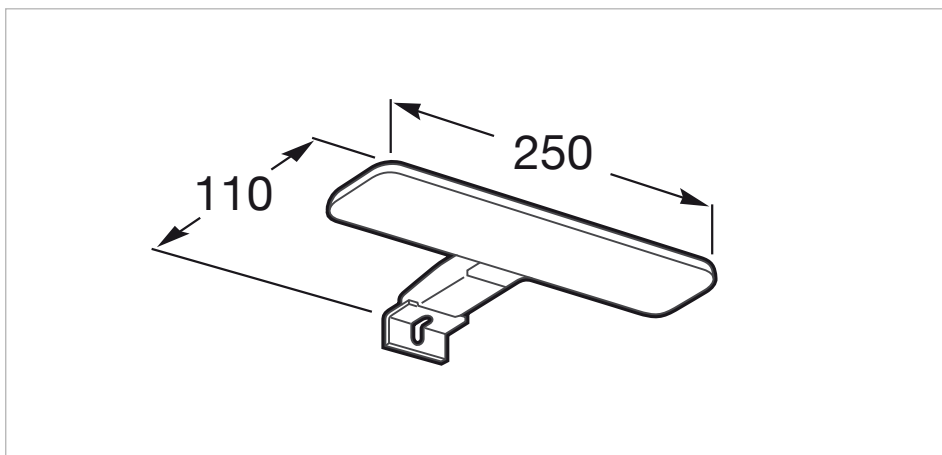

Basin / Integrated shelf

Basin / Shelf position: **On both sides**

Basin / Taphole configuration: **1 taphole in the middle**

Dimensions / Mirror / Height (mm): **700**

Dimensions / Mirror / Length (mm): **800**

Dimensions / Mirror / Width (mm): **19**

Installation type: **Wall-hung, Wall-hung with optional legs**

Material / Basin: **Vitreous china**

Material / Mirror frame: **Aluminium**

Mirror / Ingress Protection Rating of the light: **IP 44**

Mirror / Light type: **LED**

Mirror / Lighting: **Spotlights included**

Mirror / Number of lights: **1**

Mirror / Power per light (W): **6**

Tap installation: **On the basin**

Technical drawings

LED Spotlight 6W

Finish: Matt
Ingress Protection Rating: IP 44
Installation type: On mirror
Light type: LED
Position: Horizontal
Power (W): 6
Sustainable product

Technical drawings

Simplicity and functionality are the highlights of this collection, which offers solutions for the bathroom space with an up-to-date design. Proposals perfectly adapted to every life style and that permit customizing the bath area with different compositions.