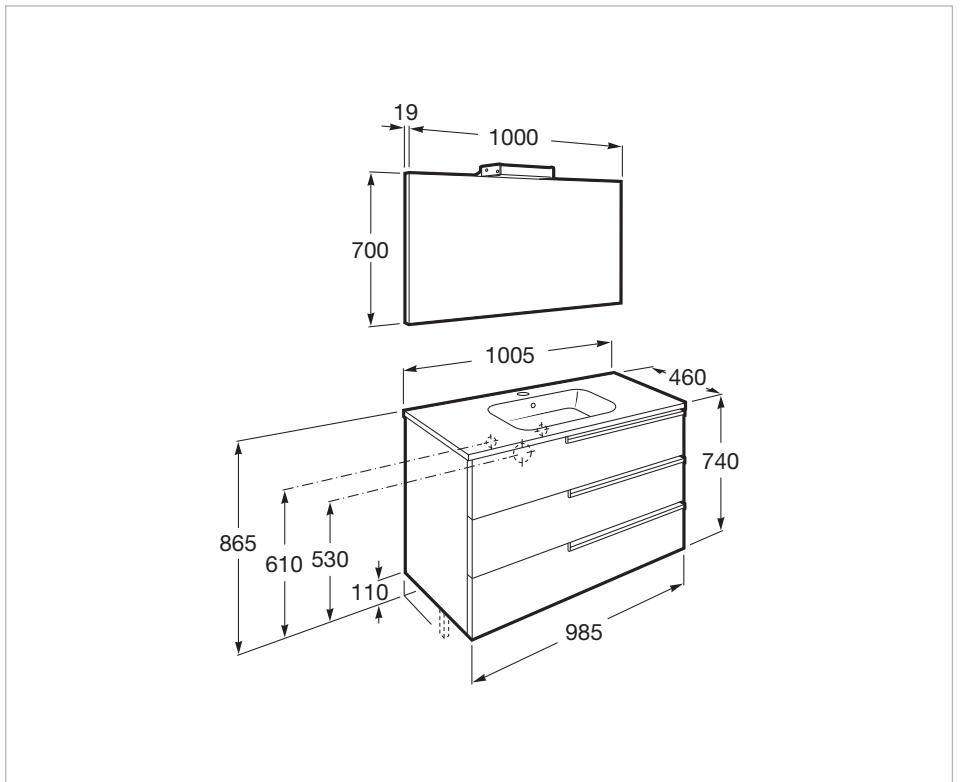

Pack Family (base unit, basin, mirror and LED spotlight)

- Base unit / Closing and opening system: **Soft close drawers**
- Base unit / Doors and drawers combination: **3 drawers**
- Base unit / Structure: **Drawers**
- Basin / Integrated shelf
- Basin / Shelf position: **On both sides**
- Basin / Taphole configuration: **1 taphole in the middle**
- Dimensions / Mirror / Height (mm): **700**
- Dimensions / Mirror / Length (mm): **1000**
- Dimensions / Mirror / Width (mm): **19**
- Installation type: **Wall-hung, Wall-hung with optional legs**
- Material / Basin: **Vitreous china**
- Material / Mirror frame: **Aluminium**
- Mirror / Ingress Protection Rating of the light: **IP 44**
- Mirror / Light type: **LED**
- Mirror / Lighting: **Spotlights included**
- Mirror / Number of lights: **1**
- Mirror / Power per light (W): **6**
- Tap installation: **On the basin**

Technical drawings

**LED Spotlight 6W**

Finish: Matt
Ingress Protection Rating: IP 44
Installation type: On mirror
Light type: LED
Position: Horizontal
Power (W): 6
Sustainable product

Technical drawings

Basin / Shelf position: **On both sides**

Basin / Taphole configuration: **1 taphole in the middle**

Installation type: **Wall-hung, Wall-hung with optional legs**

Material / Basin: **Vitreous china**

Tap installation: **On the basin**