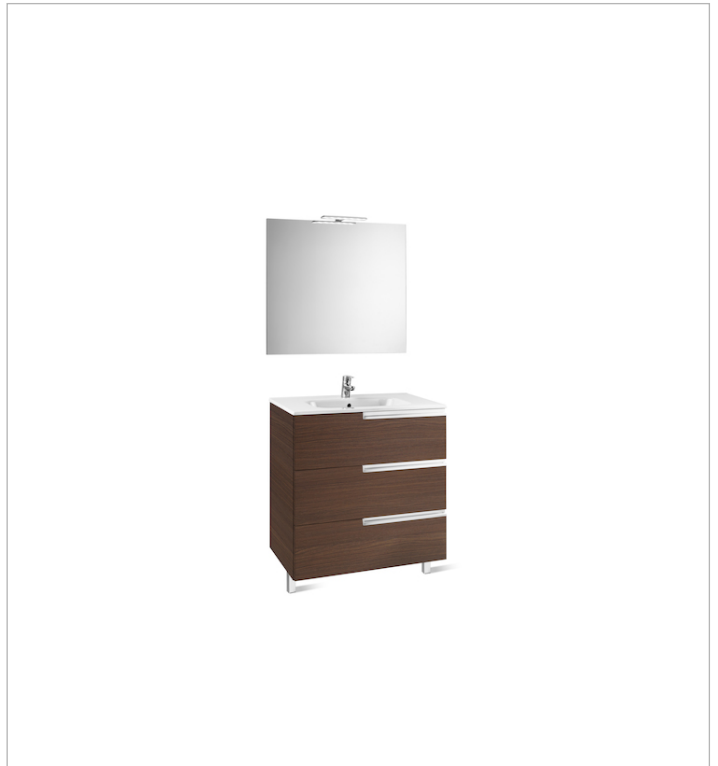

Pack Family (base unit, basin, mirror and LED spotlight)

- Base unit / Closing and opening system: **Soft close drawers**
- Base unit / Doors and drawers combination: **3 drawers**
- Base unit / Structure: **Drawers**
- Basin / Integrated shelf
- Basin / Shelf position: **On both sides**
- Basin / Taphole configuration: **1 taphole in the middle**
- Dimensions / Mirror / Height (mm): **700**
- Dimensions / Mirror / Length (mm): **1000**
- Dimensions / Mirror / Width (mm): **19**
- Installation type: **Wall-hung, Wall-hung with optional legs**
- Material / Basin: **Vitreous china**
- Material / Mirror frame: **Aluminium**
- Mirror / Ingress Protection Rating of the light: **IP 44**
- Mirror / Light type: **LED**
- Mirror / Lighting: **Spotlights included**
- Mirror / Number of lights: **1**
- Mirror / Power per light (W): **6**
- Tap installation: **On the basin**

Technical drawings

**LED Spotlight 6W**

Finish: Matt
Ingress Protection Rating: IP 44
Installation type: On mirror
Light type: LED
Position: Horizontal
Power (W): 6
Sustainable product

Technical drawings

Basin / Shelf position: **On both sides**

Basin / Taphole configuration: **1 taphole in the middle**

Installation type: **Wall-hung, Wall-hung with optional legs**

Material / Basin: **Vitreous china**

Tap installation: **On the basin**

Technical drawings

**Mirror**

Frame material: Aluminium

Installation type: Wall-hung

Mirror orientation: Horizontal

Shape: Rectangular

Technical drawings

Simplicity and functionality are the highlights of this collection, which offers solutions for the bathroom space with an up-to-date design. Proposals perfectly adapted to every life style and that permit customizing the bath area with different compositions.