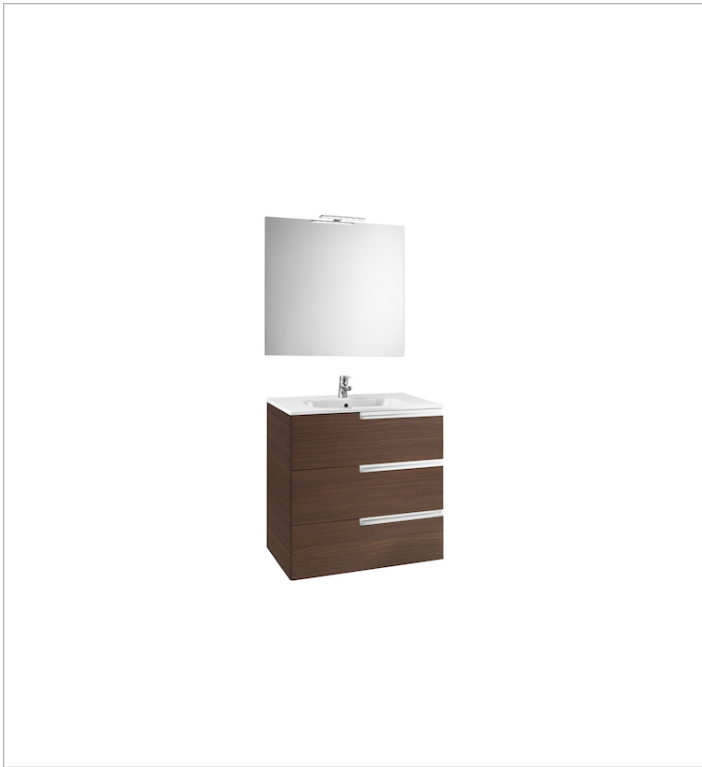

Pack Family (base unit, basin, mirror and LED spotlight)

- Base unit / Closing and opening system: **Soft close drawers**
- Base unit / Doors and drawers combination: **3 drawers**
- Base unit / Structure: **Drawers**
- Basin / Integrated shelf
- Basin / Shelf position: **On both sides**
- Basin / Taphole configuration: **1 taphole in the middle**
- Dimensions / Mirror / Height (mm): **700**
- Dimensions / Mirror / Length (mm): **1000**
- Dimensions / Mirror / Width (mm): **19**
- Installation type: **Wall-hung, Wall-hung with optional legs**
- Material / Basin: **Vitreous china**
- Material / Mirror frame: **Aluminium**
- Mirror / Ingress Protection Rating of the light: **IP 44**
- Mirror / Light type: **LED**
- Mirror / Lighting: **Spotlights included**
- Mirror / Number of lights: **1**
- Mirror / Power per light (W): **6**
- Tap installation: **On the basin**

Technical drawings

**LED Spotlight 6W**

Finish: Matt
Ingress Protection Rating: IP 44
Installation type: On mirror
Light type: LED
Position: Horizontal
Power (W): 6
Sustainable product

Technical drawings

Basin / Shelf position: **On both sides**

Basin / Taphole configuration: **1 taphole in the middle**

Installation type: **Wall-hung, Wall-hung with optional legs**

Material / Basin: **Vitreous china**

Tap installation: **On the basin**

Technical drawings

**Mirror**

Frame material: Aluminium

Installation type: Wall-hung

Mirror orientation: Horizontal

Shape: Rectangular

Technical drawings

Simplicity and functionality are the highlights of this collection, which offers solutions for the bathroom space with an up-to-date design. Proposals perfectly adapted to every life style and that permit customizing the bath area with different compositions.