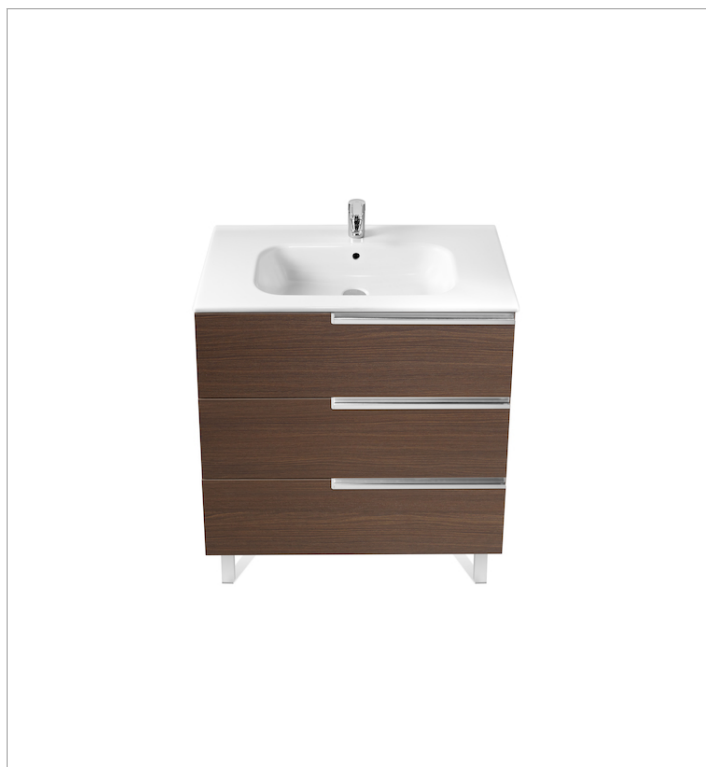

Pack Family (base unit, basin, mirror and LED spotlight)

- Base unit / Closing and opening system: **Soft close drawers**
- Base unit / Doors and drawers combination: **3 drawers**
- Base unit / Structure: **Drawers**
- Basin / Integrated shelf
- Basin / Shelf position: **On both sides**
- Basin / Taphole configuration: **1 taphole in the middle**
- Dimensions / Mirror / Height (mm): **700**
- Dimensions / Mirror / Length (mm): **1000**
- Dimensions / Mirror / Width (mm): **19**
- Installation type: **Wall-hung, Wall-hung with optional legs**
- Material / Basin: **Vitreous china**
- Material / Mirror frame: **Aluminium**
- Mirror / Ingress Protection Rating of the light: **IP 44**
- Mirror / Light type: **LED**
- Mirror / Lighting: **Spotlights included**
- Mirror / Number of lights: **1**
- Mirror / Power per light (W): **6**
- Tap installation: **On the basin**

Unik (base unit and basin)

Base unit / Closing and opening system: **Soft close drawers**

Base unit / Doors and drawers combination: **3 drawers**

Base unit / Structure: **Drawers**

Basin / Integrated shelf

Basin / Shelf position: **On both sides**

Basin / Taphole configuration: **1 taphole in the middle**

Installation type: **Wall-hung, Wall-hung with optional legs**

Material / Basin: **Vitreous china**

Tap installation: **On the basin**

Technical drawings

**Mirror**

Frame material: Aluminium

Installation type: Wall-hung

Mirror orientation: Horizontal

Shape: Rectangular

Technical drawings

Simplicity and functionality are the highlights of this collection, which offers solutions for the bathroom space with an up-to-date design. Proposals perfectly adapted to every life style and that permit customizing the bath area with different compositions.