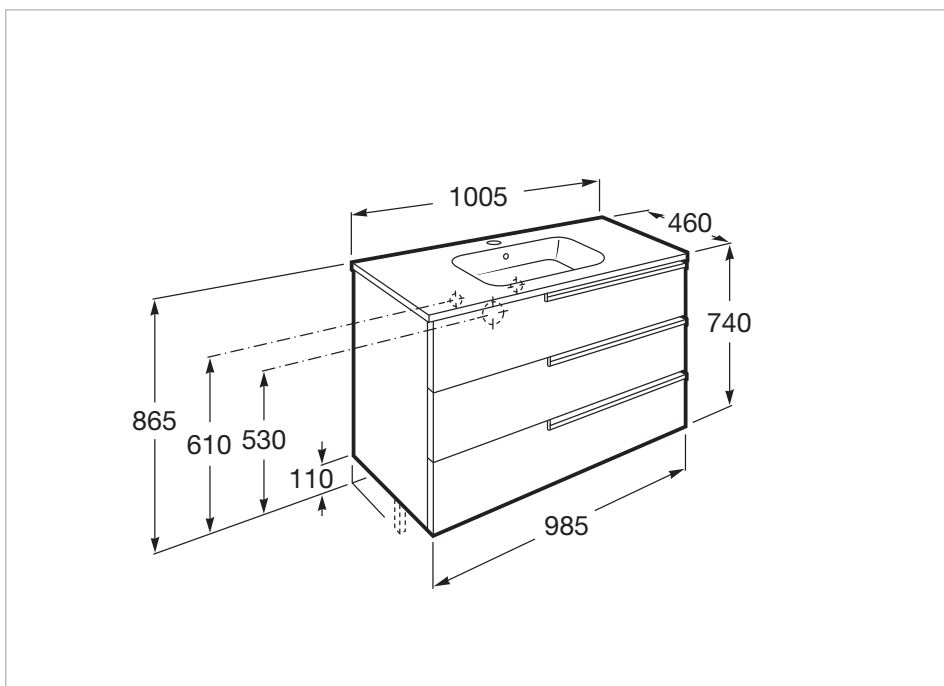

Pack Family (base unit, basin, mirror and LED spotlight)

- Base unit / Closing and opening system: **Soft close drawers**
- Base unit / Doors and drawers combination: **3 drawers**
- Base unit / Structure: **Drawers**
- Basin / Integrated shelf
- Basin / Shelf position: **On both sides**
- Basin / Taphole configuration: **1 taphole in the middle**
- Dimensions / Mirror / Height (mm): **700**
- Dimensions / Mirror / Length (mm): **1000**
- Dimensions / Mirror / Width (mm): **19**
- Installation type: **Wall-hung, Wall-hung with optional legs**
- Material / Basin: **Vitreous china**
- Material / Mirror frame: **Aluminium**
- Mirror / Ingress Protection Rating of the light: **IP 44**
- Mirror / Light type: **LED**
- Mirror / Lighting: **Spotlights included**
- Mirror / Number of lights: **1**
- Mirror / Power per light (W): **6**
- Tap installation: **On the basin**

Technical drawings

**LED Spotlight 6W**

Finish: Matt
Ingress Protection Rating: IP 44
Installation type: On mirror
Light type: LED
Position: Horizontal
Power (W): 6
Sustainable product

Technical drawings

Basin / Shelf position: **On both sides**

Basin / Taphole configuration: **1 taphole in the middle**

Installation type: **Wall-hung, Wall-hung with optional legs**

Material / Basin: **Vitreous china**

Tap installation: **On the basin**

Technical drawings

**Mirror**

Frame material: Aluminium

Installation type: Wall-hung

Mirror orientation: Horizontal

Shape: Rectangular

Technical drawings

Simplicity and functionality are the highlights of this collection, which offers solutions for the bathroom space with an up-to-date design. Proposals perfectly adapted to every life style and that permit customizing the bath area with different compositions.