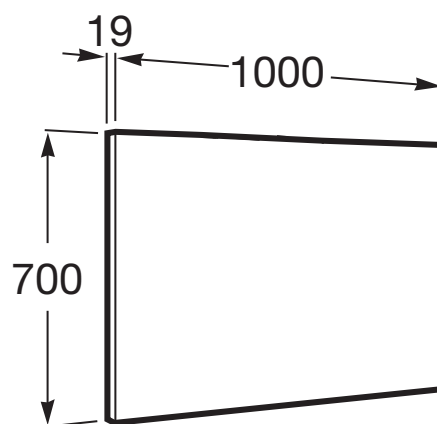

Pack Family (base unit, basin, mirror and LED spotlight)

- Base unit / Closing and opening system: **Soft close drawers**
- Base unit / Doors and drawers combination: **3 drawers**
- Base unit / Structure: **Drawers**
- Basin / Integrated shelf
- Basin / Shelf position: **On both sides**
- Basin / Taphole configuration: **1 taphole in the middle**
- Dimensions / Mirror / Height (mm): **700**
- Dimensions / Mirror / Length (mm): **1000**
- Dimensions / Mirror / Width (mm): **19**
- Installation type: **Wall-hung, Wall-hung with optional legs**
- Material / Basin: **Vitreous china**
- Material / Mirror frame: **Aluminium**
- Mirror / Ingress Protection Rating of the light: **IP 44**
- Mirror / Light type: **LED**
- Mirror / Lighting: **Spotlights included**
- Mirror / Number of lights: **1**
- Mirror / Power per light (W): **6**
- Tap installation: **On the basin**

Basin / Shelf position: **On both sides**

Basin / Taphole configuration: **1 taphole in the middle**

Installation type: **Wall-hung, Wall-hung with optional legs**

Material / Basin: **Vitreous china**

Tap installation: **On the basin**

Technical drawings

**Mirror**

Frame material: Aluminium

Installation type: Wall-hung

Mirror orientation: Horizontal

Shape: Rectangular

Technical drawings

Simplicity and functionality are the highlights of this collection, which offers solutions for the bathroom space with an up-to-date design. Proposals perfectly adapted to every life style and that permit customizing the bath area with different compositions.