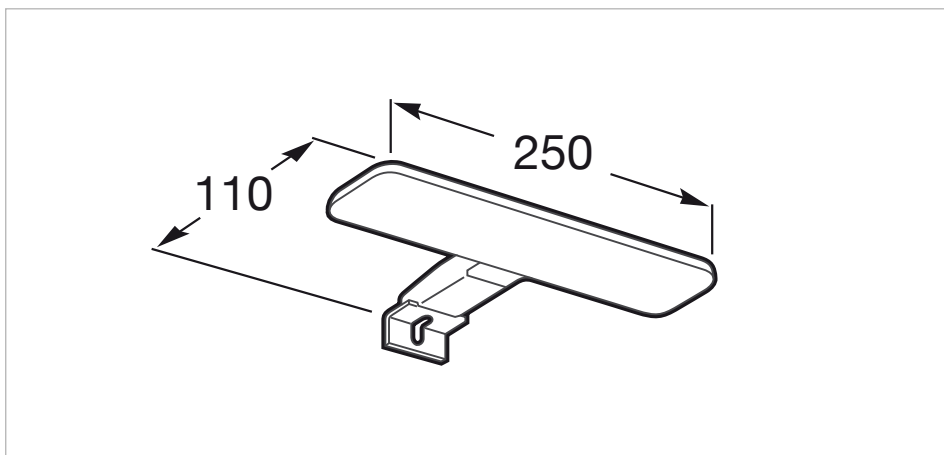

Pack Family (base unit, basin, mirror and LED spotlight)

- Base unit / Closing and opening system: **Soft close drawers**
- Base unit / Doors and drawers combination: **3 drawers**
- Base unit / Structure: **Drawers**
- Basin / Integrated shelf
- Basin / Shelf position: **On both sides**
- Basin / Taphole configuration: **1 taphole in the middle**
- Dimensions / Mirror / Height (mm): **700**
- Dimensions / Mirror / Length (mm): **1000**
- Dimensions / Mirror / Width (mm): **19**
- Installation type: **Wall-hung, Wall-hung with optional legs**
- Material / Basin: **Vitreous china**
- Material / Mirror frame: **Aluminium**
- Mirror / Ingress Protection Rating of the light: **IP 44**
- Mirror / Light type: **LED**
- Mirror / Lighting: **Spotlights included**
- Mirror / Number of lights: **1**
- Mirror / Power per light (W): **6**
- Tap installation: **On the basin**

Technical drawings

**LED Spotlight 6W**

Finish: Matt
Ingress Protection Rating: IP 44
Installation type: On mirror
Light type: LED
Position: Horizontal
Power (W): 6
Sustainable product

Technical drawings