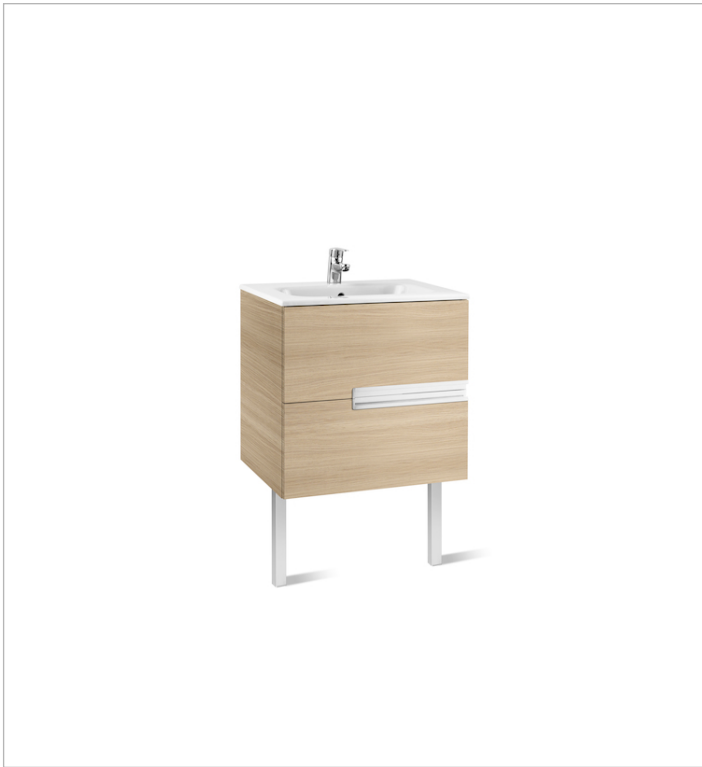

Basin / Integrated shelf

Basin / Shelf position: **On both sides**

Basin / Taphole configuration: **1 taphole in the middle**

Dimensions / Mirror / Height (mm): **700**

Dimensions / Mirror / Length (mm): **600**

Dimensions / Mirror / Width (mm): **19**

Installation type: **Wall-hung, Wall-hung with optional legs**

Material / Basin: **Vitreous china**

Material / Mirror frame: **Aluminium**

Mirror / Ingress Protection Rating of the light: **IP 44**

Basin / Shelf position: **On both sides**

Basin / Taphole configuration: **1 taphole in the middle**

Installation type: **Wall-hung, Wall-hung with optional legs**

Material / Basin: **Vitreous china**

Tap installation: **On the basin**

Technical drawings

Mirror

Frame material: Aluminium

Installation type: Wall-hung

Mirror orientation: Vertical

Shape: Rectangular

Technical drawings

Simplicity and functionality are the highlights of this collection, which offers solutions for the bathroom space with an up-to-date design. Proposals perfectly adapted to every life style and that permit customizing the bath area with different compositions.