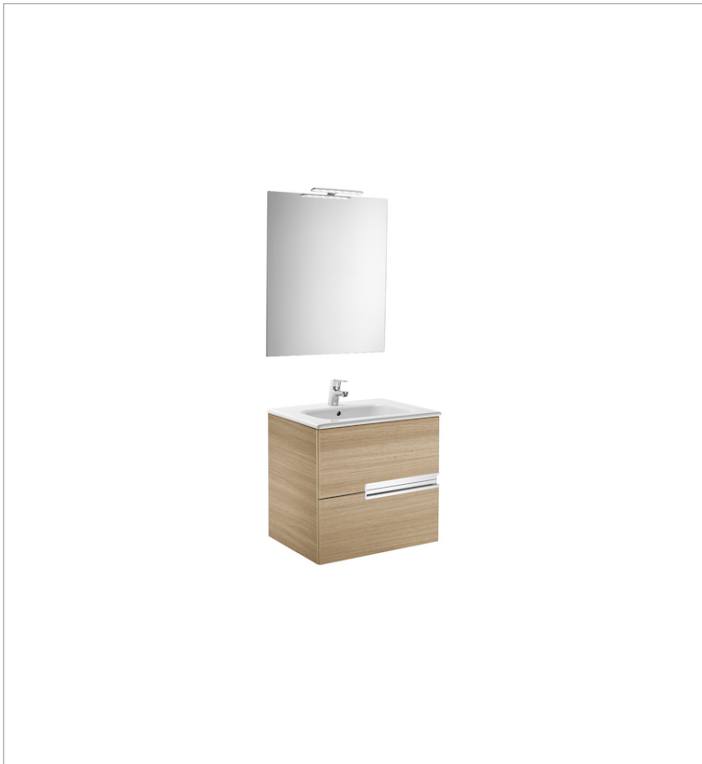

Basin / Integrated shelf

Basin / Shelf position: **On both sides**

Basin / Taphole configuration: **1 taphole in the middle**

Dimensions / Mirror / Height (mm): **700**

Dimensions / Mirror / Length (mm): **600**

Dimensions / Mirror / Width (mm): **19**

Installation type: **Wall-hung, Wall-hung with optional legs**

Material / Basin: **Vitreous china**

Material / Mirror frame: **Aluminium**

Mirror / Ingress Protection Rating of the light: **IP 44**

Mirror / Light type: **LED**

Mirror / Lighting: **Spotlights included**

Mirror / Number of lights: **1**

Mirror / Power per light (W): **6**

Tap installation: **On the basin**

Technical drawings

LED Spotlight 6W

Technical drawings

Mirror

Frame material: Aluminium

Installation type: Wall-hung

Mirror orientation: Vertical

Shape: Rectangular

Technical drawings

Simplicity and functionality are the highlights of this collection, which offers solutions for the bathroom space with an up-to-date design. Proposals perfectly adapted to every life style and that permit customizing the bath area with different compositions.