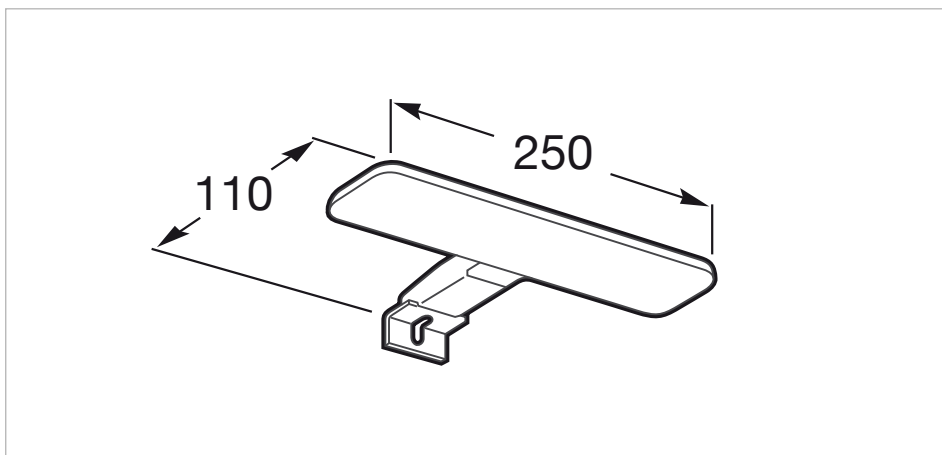

Basin / Integrated shelf

Basin / Shelf position: **On both sides**

Basin / Taphole configuration: **1 taphole in the middle**

Dimensions / Mirror / Height (mm): **700**

Dimensions / Mirror / Length (mm): **600**

Dimensions / Mirror / Width (mm): **19**

Installation type: **Wall-hung, Wall-hung with optional legs**

Material / Basin: **Vitreous china**

Material / Mirror frame: **Aluminium**

Mirror / Ingress Protection Rating of the light: **IP 44**

Mirror / Light type: **LED**

Mirror / Lighting: **Spotlights included**

Mirror / Number of lights: **1**

Mirror / Power per light (W): **6**

Tap installation: **On the basin**

Technical drawings

LED Spotlight 6W

Finish: Matt
Ingress Protection Rating: IP 44
Installation type: On mirror
Light type: LED
Position: Horizontal
Power (W): 6
Sustainable product

Technical drawings

Simplicity and functionality are the highlights of this collection, which offers solutions for the bathroom space with an up-to-date design. Proposals perfectly adapted to every life style and that permit customizing the bath area with different compositions.