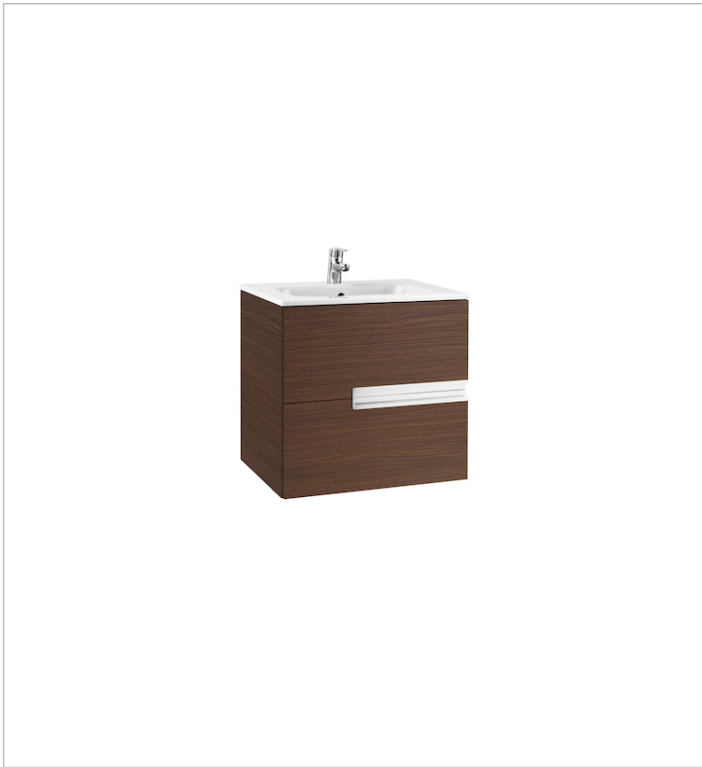

Basin / Integrated shelf

Basin / Shelf position: **On both sides**

Basin / Taphole configuration: **1 taphole in the middle**

Dimensions / Mirror / Height (mm): **700**

Dimensions / Mirror / Length (mm): **600**

Dimensions / Mirror / Width (mm): **19**

Installation type: **Wall-hung, Wall-hung with optional legs**

Material / Basin: **Vitreous china**

Material / Mirror frame: **Aluminium**

Mirror / Ingress Protection Rating of the light: **IP 44**

Basin / Shelf position: **On both sides**

Basin / Taphole configuration: **1 taphole in the middle**

Installation type: **Wall-hung, Wall-hung with optional legs**

Material / Basin: **Vitreous china**

Tap installation: **On the basin**

Technical drawings

Mirror

Frame material: Aluminium

Installation type: Wall-hung

Mirror orientation: Vertical

Shape: Rectangular

Technical drawings

Simplicity and functionality are the highlights of this collection, which offers solutions for the bathroom space with an up-to-date design. Proposals perfectly adapted to every life style and that permit customizing the bath area with different compositions.