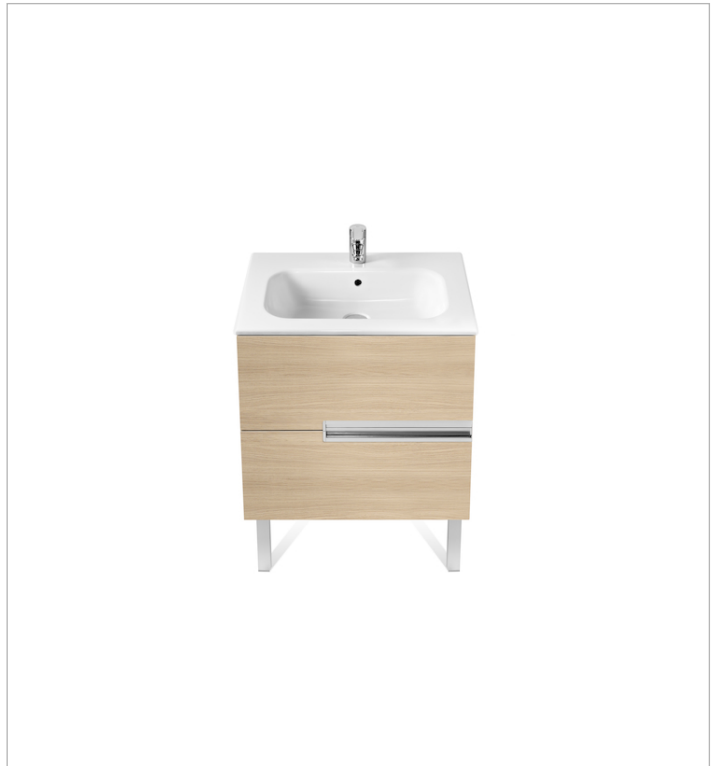

Basin / Integrated shelf

Basin / Shelf position: **On both sides**

Basin / Taphole configuration: **1 taphole in the middle**

Dimensions / Mirror / Height (mm): **700**

Dimensions / Mirror / Length (mm): **600**

Dimensions / Mirror / Width (mm): **19**

Installation type: **Wall-hung, Wall-hung with optional legs**

Material / Basin: **Vitreous china**

Material / Mirror frame: **Aluminium**

Mirror / Ingress Protection Rating of the light: **IP 44**

Basin / Shelf position: **On both sides**

Basin / Taphole configuration: **1 taphole in the middle**

Installation type: **Wall-hung, Wall-hung with optional legs**

Material / Basin: **Vitreous china**

Tap installation: **On the basin**

Technical drawings

Mirror

Frame material: Aluminium

Installation type: Wall-hung

Mirror orientation: Vertical

Shape: Rectangular

Technical drawings

Simplicity and functionality are the highlights of this collection, which offers solutions for the bathroom space with an up-to-date design. Proposals perfectly adapted to every life style and that permit customizing the bath area with different compositions.