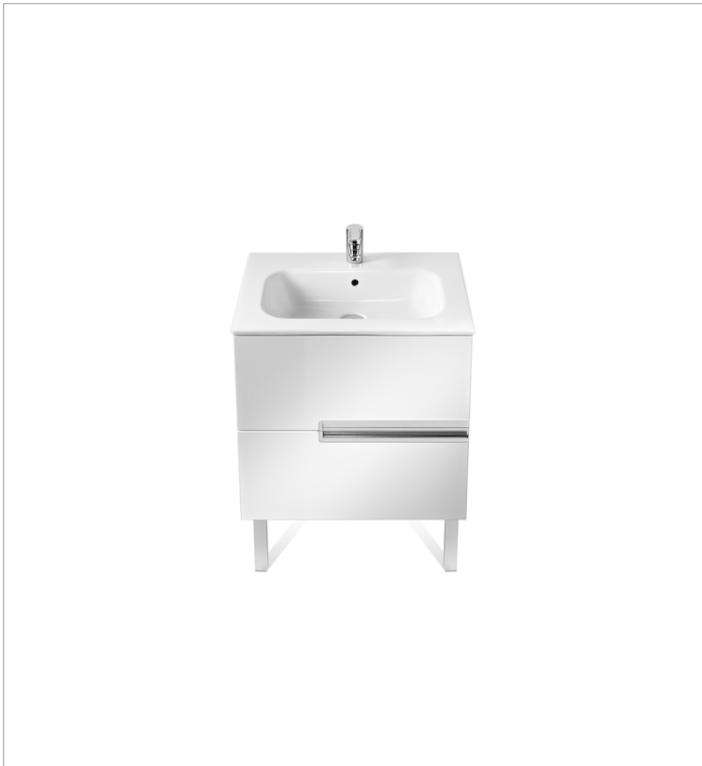

Basin / Integrated shelf

Basin / Shelf position: **On both sides**

Basin / Taphole configuration: **1 taphole in the middle**

Dimensions / Mirror / Height (mm): **700**

Dimensions / Mirror / Length (mm): **600**

Dimensions / Mirror / Width (mm): **19**

Installation type: **Wall-hung, Wall-hung with optional legs**

Material / Basin: **Vitreous china**

Material / Mirror frame: **Aluminium**

Mirror / Ingress Protection Rating of the light: **IP 44**

Basin / Shelf position: **On both sides**

Basin / Taphole configuration: **1 taphole in the middle**

Installation type: **Wall-hung, Wall-hung with optional legs**

Material / Basin: **Vitreous china**

Tap installation: **On the basin**

Technical drawings

Mirror

Frame material: Aluminium

Installation type: Wall-hung

Mirror orientation: Vertical

Shape: Rectangular

Technical drawings

Simplicity and functionality are the highlights of this collection, which offers solutions for the bathroom space with an up-to-date design. Proposals perfectly adapted to every life style and that permit customizing the bath area with different compositions.