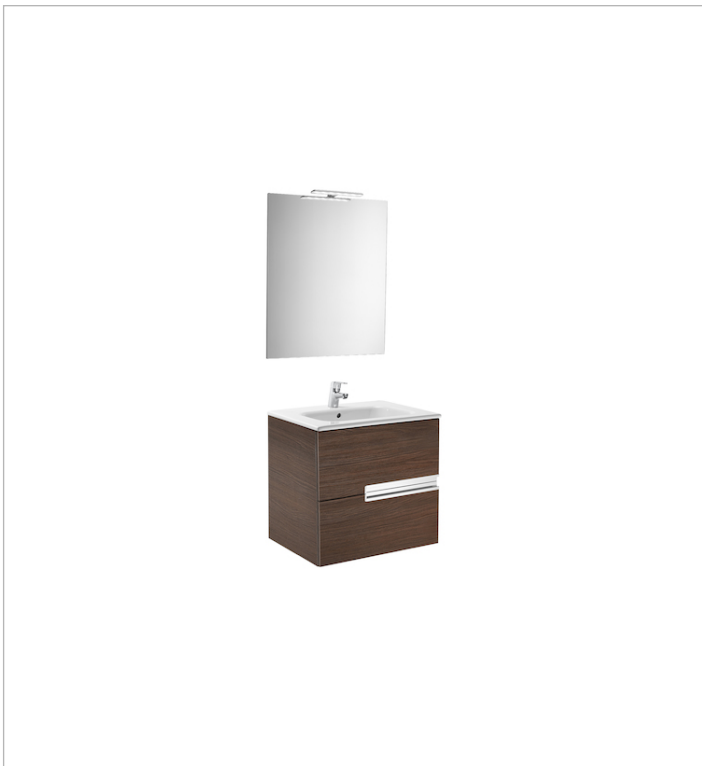

Basin / Integrated shelf

Basin / Shelf position: **On both sides**

Basin / Taphole configuration: **1 taphole in the middle**

Dimensions / Mirror / Height (mm): **700**

Dimensions / Mirror / Length (mm): **600**

Dimensions / Mirror / Width (mm): **19**

Installation type: **Wall-hung, Wall-hung with optional legs**

Material / Basin: **Vitreous china**

Material / Mirror frame: **Aluminium**

Mirror / Ingress Protection Rating of the light: **IP 44**

Mirror / Light type: **LED**

Mirror / Lighting: **Spotlights included**

Mirror / Number of lights: **1**

Mirror / Power per light (W): **6**

Tap installation: **On the basin**

Technical drawings

LED Spotlight 6W

Technical drawings

Mirror

Frame material: Aluminium

Installation type: Wall-hung

Mirror orientation: Vertical

Shape: Rectangular

Technical drawings

Simplicity and functionality are the highlights of this collection, which offers solutions for the bathroom space with an up-to-date design. Proposals perfectly adapted to every life style and that permit customizing the bath area with different compositions.