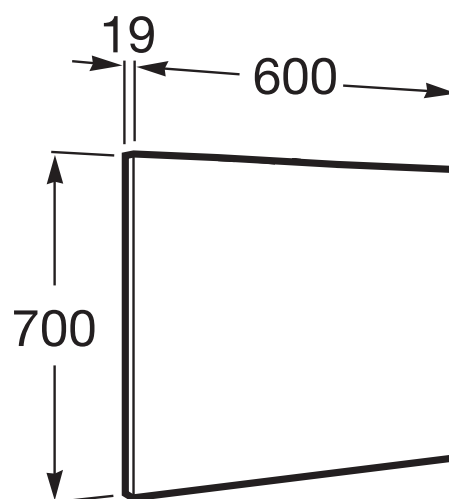

Basin / Integrated shelf

Basin / Shelf position: **On both sides**

Basin / Taphole configuration: **1 taphole in the middle**

Dimensions / Mirror / Height (mm): **700**

Dimensions / Mirror / Length (mm): **600**

Dimensions / Mirror / Width (mm): **19**

Installation type: **Wall-hung, Wall-hung with optional legs**

Material / Basin: **Vitreous china**

Material / Mirror frame: **Aluminium**

Mirror / Ingress Protection Rating of the light: **IP 44**

Basin / Shelf position: **On both sides**

Basin / Taphole configuration: **1 taphole in the middle**

Installation type: **Wall-hung, Wall-hung with optional legs**

Material / Basin: **Vitreous china**

Tap installation: **On the basin**

Technical drawings

Mirror

Frame material: Aluminium

Installation type: Wall-hung

Mirror orientation: Vertical

Shape: Rectangular

Technical drawings

Simplicity and functionality are the highlights of this collection, which offers solutions for the bathroom space with an up-to-date design. Proposals perfectly adapted to every life style and that permit customizing the bath area with different compositions.