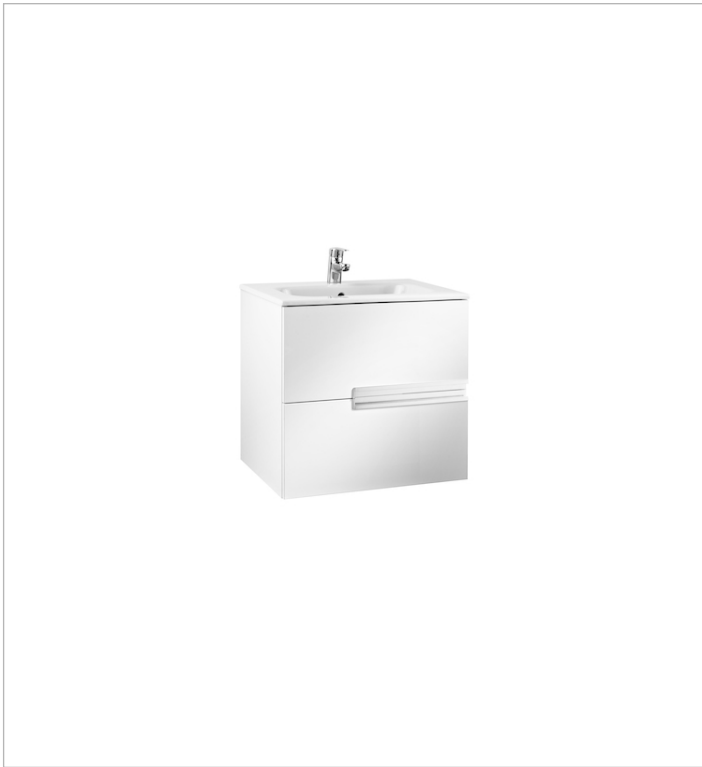

Basin / Integrated shelf

Basin / Shelf position: **On both sides**

Basin / Taphole configuration: **1 taphole in the middle**

Dimensions / Mirror / Height (mm): **700**

Dimensions / Mirror / Length (mm): **600**

Dimensions / Mirror / Width (mm): **19**

Installation type: **Wall-hung, Wall-hung with optional legs**

Material / Basin: **Vitreous china**

Material / Mirror frame: **Aluminium**

Mirror / Ingress Protection Rating of the light: **IP 44**

Basin / Shelf position: **On both sides**

Basin / Taphole configuration: **1 taphole in the middle**

Installation type: **Wall-hung, Wall-hung with optional legs**

Material / Basin: **Vitreous china**

Tap installation: **On the basin**

Technical drawings

Mirror

Frame material: Aluminium

Installation type: Wall-hung

Mirror orientation: Vertical

Shape: Rectangular

Technical drawings

Simplicity and functionality are the highlights of this collection, which offers solutions for the bathroom space with an up-to-date design. Proposals perfectly adapted to every life style and that permit customizing the bath area with different compositions.