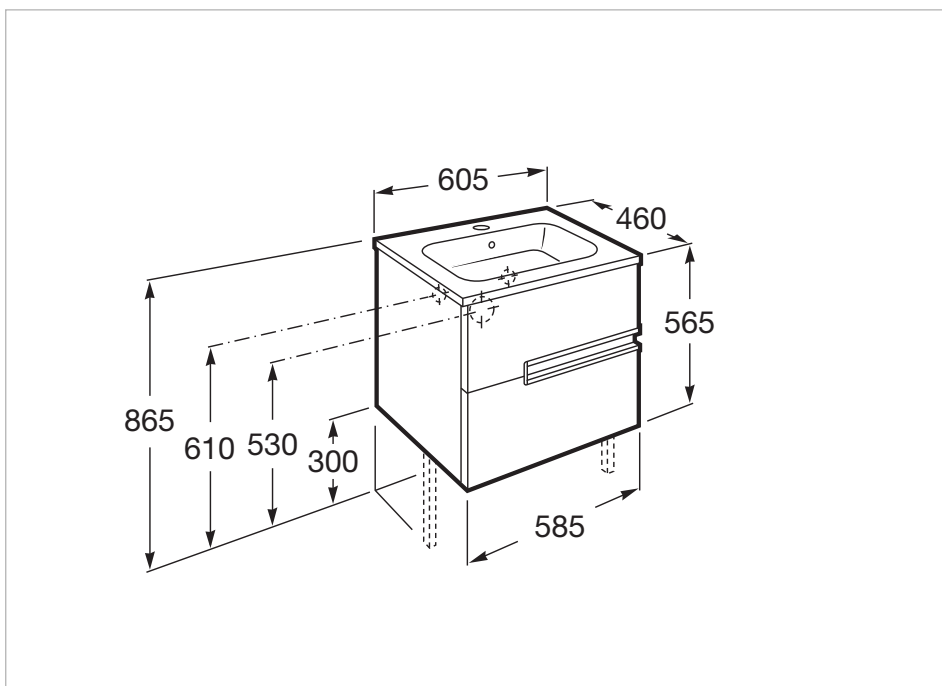

Basin / Integrated shelf

Basin / Shelf position: **On both sides**

Basin / Taphole configuration: **1 taphole in the middle**

Dimensions / Mirror / Height (mm): **700**

Dimensions / Mirror / Length (mm): **600**

Dimensions / Mirror / Width (mm): **19**

Installation type: **Wall-hung, Wall-hung with optional legs**

Material / Basin: **Vitreous china**

Material / Mirror frame: **Aluminium**

Mirror / Ingress Protection Rating of the light: **IP 44**

Basin / Shelf position: **On both sides**

Basin / Taphole configuration: **1 taphole in the middle**

Installation type: **Wall-hung, Wall-hung with optional legs**

Material / Basin: **Vitreous china**

Tap installation: **On the basin**

Technical drawings

Mirror

Frame material: Aluminium

Installation type: Wall-hung

Mirror orientation: Vertical

Shape: Rectangular

Technical drawings

Simplicity and functionality are the highlights of this collection, which offers solutions for the bathroom space with an up-to-date design. Proposals perfectly adapted to every life style and that permit customizing the bath area with different compositions.