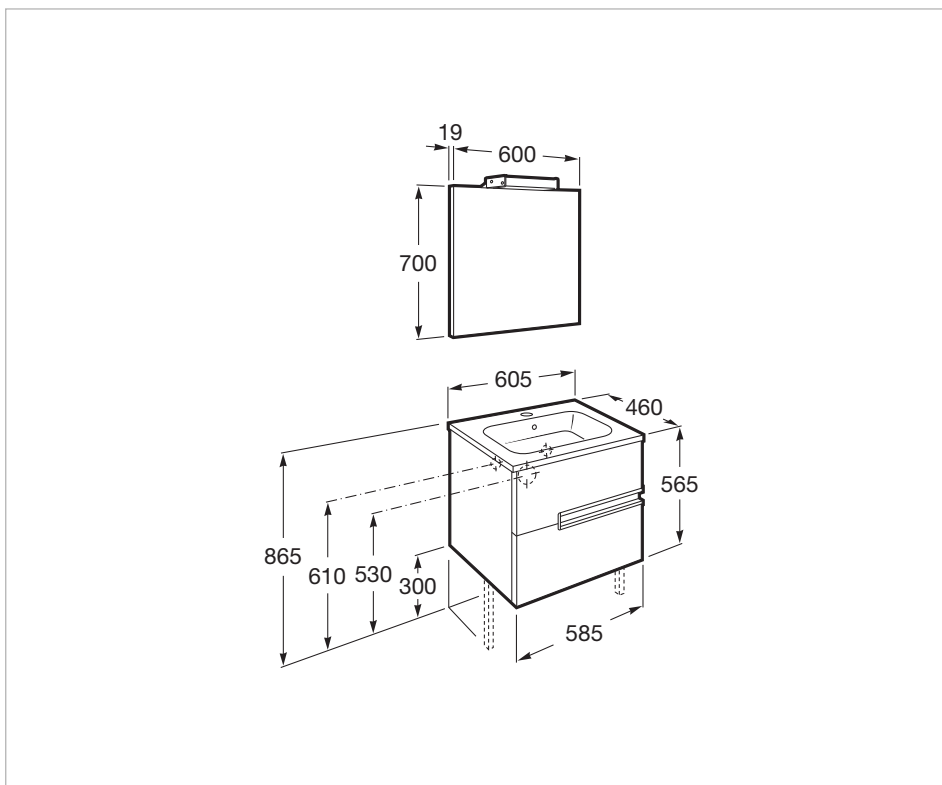

Basin / Integrated shelf

Basin / Shelf position: **On both sides**

Basin / Taphole configuration: **1 taphole in the middle**

Dimensions / Mirror / Height (mm): **700**

Dimensions / Mirror / Length (mm): **600**

Dimensions / Mirror / Width (mm): **19**

Installation type: **Wall-hung, Wall-hung with optional legs**

Material / Basin: **Vitreous china**

Material / Mirror frame: **Aluminium**

Mirror / Ingress Protection Rating of the light: **IP 44**

Mirror / Light type: **LED**

Mirror / Lighting: **Spotlights included**

Mirror / Number of lights: **1**

Mirror / Power per light (W): **6**

Tap installation: **On the basin**

Technical drawings

LED Spotlight 6W

Basin / Shelf position: **On both sides**

Basin / Taphole configuration: **1 taphole in the middle**

Installation type: **Wall-hung, Wall-hung with optional legs**

Material / Basin: **Vitreous china**

Tap installation: **On the basin**