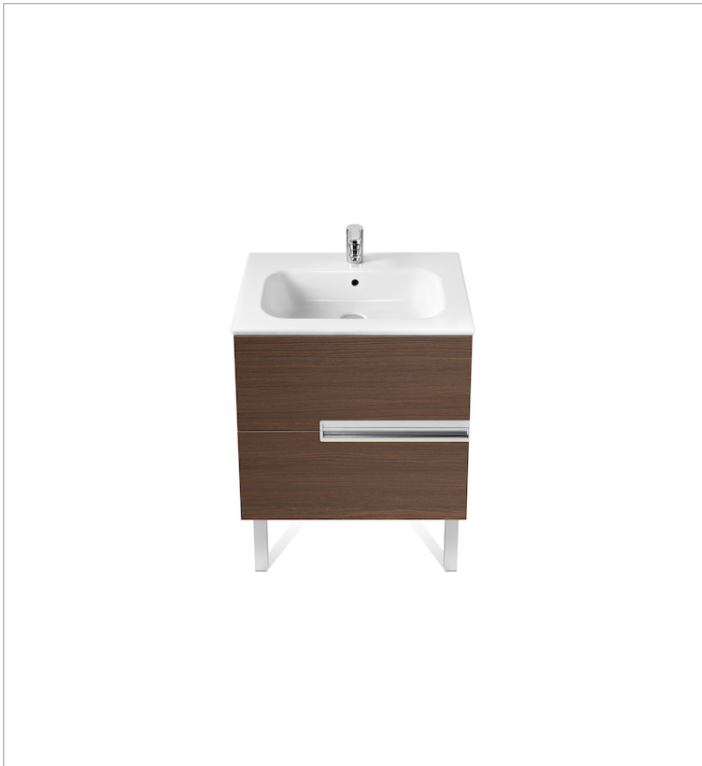

Basin / Integrated shelf

Basin / Shelf position: **On both sides**

Basin / Taphole configuration: **1 taphole in the middle**

Dimensions / Mirror / Height (mm): **700**

Dimensions / Mirror / Length (mm): **600**

Dimensions / Mirror / Width (mm): **19**

Installation type: **Wall-hung, Wall-hung with optional legs**

Material / Basin: **Vitreous china**

Material / Mirror frame: **Aluminium**

Mirror / Ingress Protection Rating of the light: **IP 44**

Basin / Shelf position: **On both sides**

Basin / Taphole configuration: **1 taphole in the middle**

Installation type: **Wall-hung, Wall-hung with optional legs**

Material / Basin: **Vitreous china**

Tap installation: **On the basin**

Technical drawings

Mirror

Frame material: Aluminium

Installation type: Wall-hung

Mirror orientation: Vertical

Shape: Rectangular

Technical drawings

Simplicity and functionality are the highlights of this collection, which offers solutions for the bathroom space with an up-to-date design. Proposals perfectly adapted to every life style and that permit customizing the bath area with different compositions.