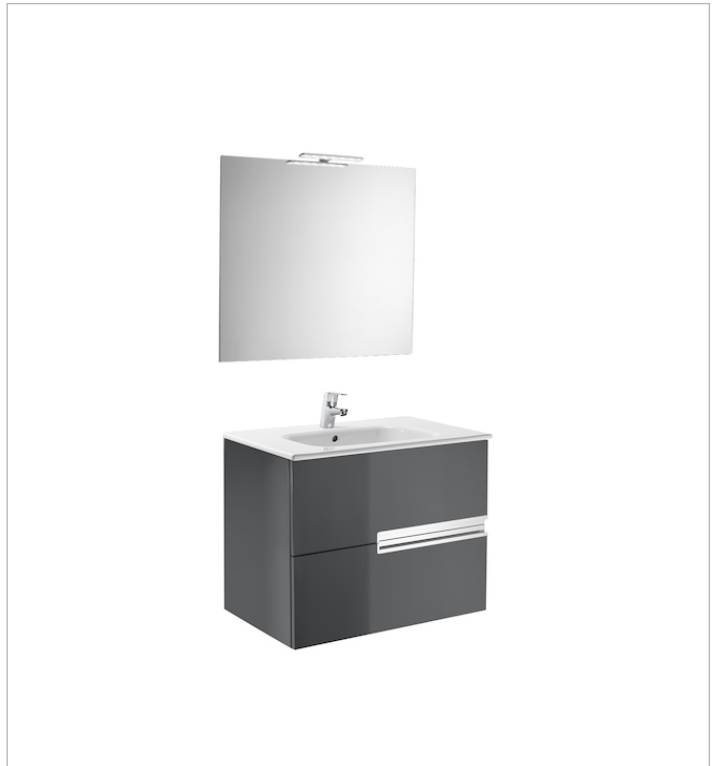

## Pack (base unit, basin, mirror and LED spotlight)

- Base unit / Closing and opening system: **Soft close drawers**
- Base unit / Doors and drawers combination: **2 drawers**
- Base unit / Structure: **Drawers**
- Basin / Integrated shelf
- Basin / Shelf position: **On both sides**
- Basin / Taphole configuration: **1 taphole in the middle**
- Dimensions / Mirror / Height (mm): **700**
- Dimensions / Mirror / Length (mm): **700**
- Dimensions / Mirror / Width (mm): **19**
- Installation type: **Wall-hung, Wall-hung with optional legs**
- Material / Basin: **Vitreous china**
- Material / Mirror frame: **Aluminium**
- Mirror / Ingress Protection Rating of the light: **IP 44**
- Mirror / Light type: **LED**
- Mirror / Lighting: **Spotlights included**
- Mirror / Number of lights: **1**
- Mirror / Power per light (W): **6**
- Tap installation: **On the basin**

### LED Spotlight 6W

Finish: Matt  
Ingress Protection Rating: IP 44  
Installation type: On mirror  
Light type: LED  
Position: Horizontal  
Power (W): 6  
Sustainable product

Basin / Shelf position: **On both sides**

Basin / Taphole configuration: **1 taphole in the middle**

Installation type: **Wall-hung, Wall-hung with optional legs**

Material / Basin: **Vitreous china**

Tap installation: **On the basin**

### Mirror

Frame material: Aluminium  
Installation type: Wall-hung  
Mirror orientation: Horizontal  
Shape: Square