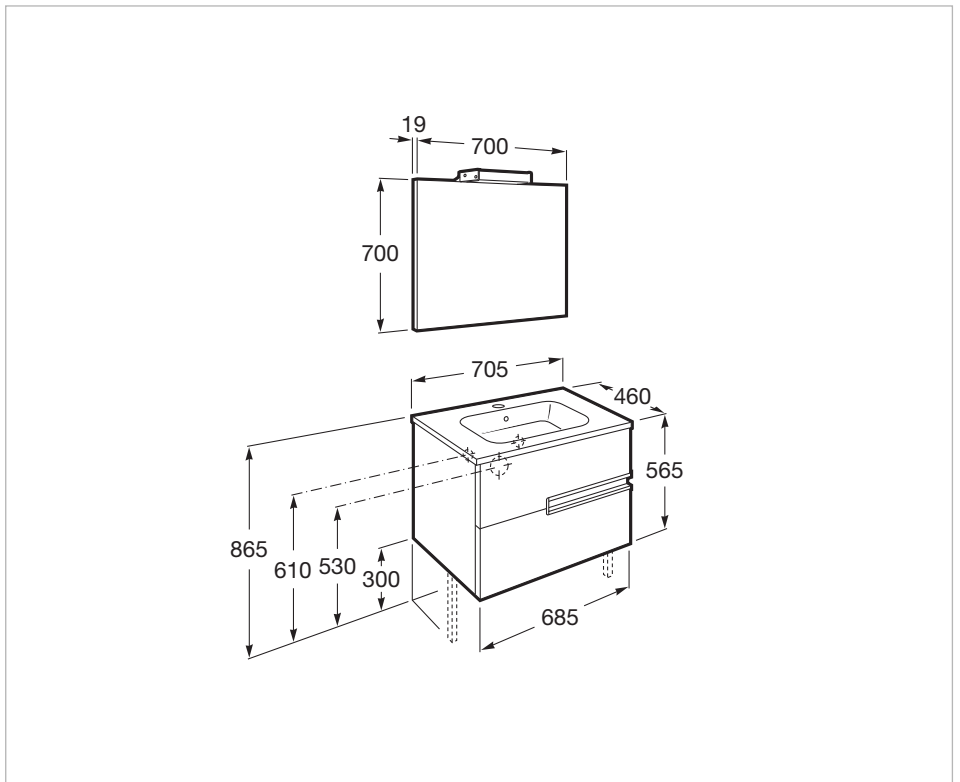

## Pack (base unit, basin, mirror and LED spotlight)

- Base unit / Closing and opening system: **Soft close drawers**
- Base unit / Doors and drawers combination: **2 drawers**
- Base unit / Structure: **Drawers**
- Basin / Integrated shelf
- Basin / Shelf position: **On both sides**
- Basin / Taphole configuration: **1 taphole in the middle**
- Dimensions / Mirror / Height (mm): **700**
- Dimensions / Mirror / Length (mm): **700**
- Dimensions / Mirror / Width (mm): **19**
- Installation type: **Wall-hung, Wall-hung with optional legs**
- Material / Basin: **Vitreous china**
- Material / Mirror frame: **Aluminium**
- Mirror / Ingress Protection Rating of the light: **IP 44**
- Mirror / Light type: **LED**
- Mirror / Lighting: **Spotlights included**
- Mirror / Number of lights: **1**
- Mirror / Power per light (W): **6**
- Tap installation: **On the basin**

### LED Spotlight 6W

Finish: Matt  
Ingress Protection Rating: IP 44  
Installation type: On mirror  
Light type: LED  
Position: Horizontal  
Power (W): 6  
Sustainable product