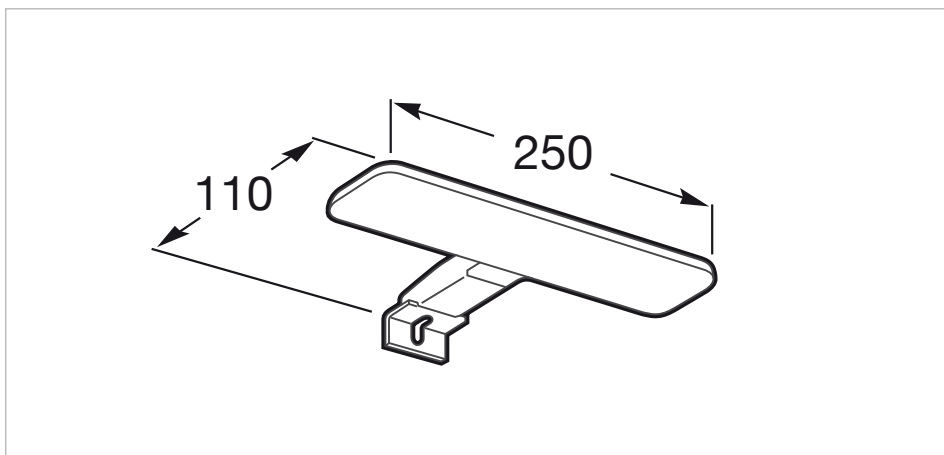

LED Spotlight 6W

Finish: Matt
Ingress Protection Rating: IP 44
Installation type: On mirror
Light type: LED
Position: Horizontal
Power (W): 6
Sustainable product

Technical drawings