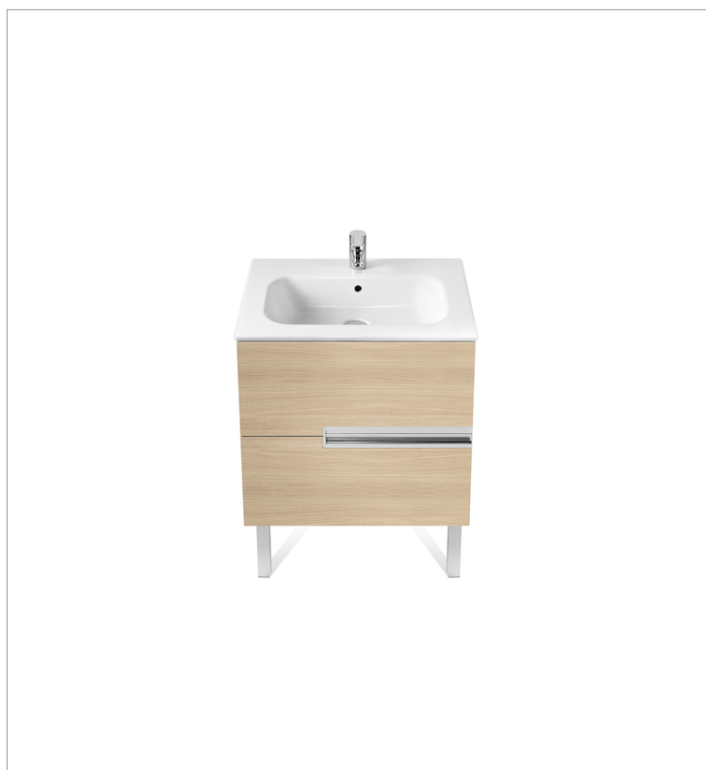

## Pack (base unit, basin, mirror and LED spotlight)

- Base unit / Closing and opening system: **Soft close drawers**
- Base unit / Doors and drawers combination: **2 drawers**
- Base unit / Structure: **Drawers**
- Basin / Integrated shelf
- Basin / Shelf position: **On both sides**
- Basin / Taphole configuration: **1 taphole in the middle**
- Dimensions / Mirror / Height (mm): **700**
- Dimensions / Mirror / Length (mm): **700**
- Dimensions / Mirror / Width (mm): **19**
- Installation type: **Wall-hung, Wall-hung with optional legs**
- Material / Basin: **Vitreous china**
- Material / Mirror frame: **Aluminium**
- Mirror / Ingress Protection Rating of the light: **IP 44**
- Mirror / Light type: **LED**
- Mirror / Lighting: **Spotlights included**
- Mirror / Number of lights: **1**
- Mirror / Power per light (W): **6**
- Tap installation: **On the basin**

## Unik (base unit and basin)

Base unit / Closing and opening system: **Soft close drawers**

Base unit / Doors and drawers combination: **2 drawers**

Base unit / Structure: **Drawers**

Basin / Integrated shelf

Basin / Shelf position: **On both sides**

Basin / Taphole configuration: **1 taphole in the middle**

Installation type: **Wall-hung, Wall-hung with optional legs**

Material / Basin: **Vitreous china**

Tap installation: **On the basin**

## Technical drawings

Simplicity and functionality are the highlights of this collection, which offers solutions for the bathroom space with an up-to-date design. Proposals perfectly adapted to every life style and that permit customizing the bath area with different compositions.