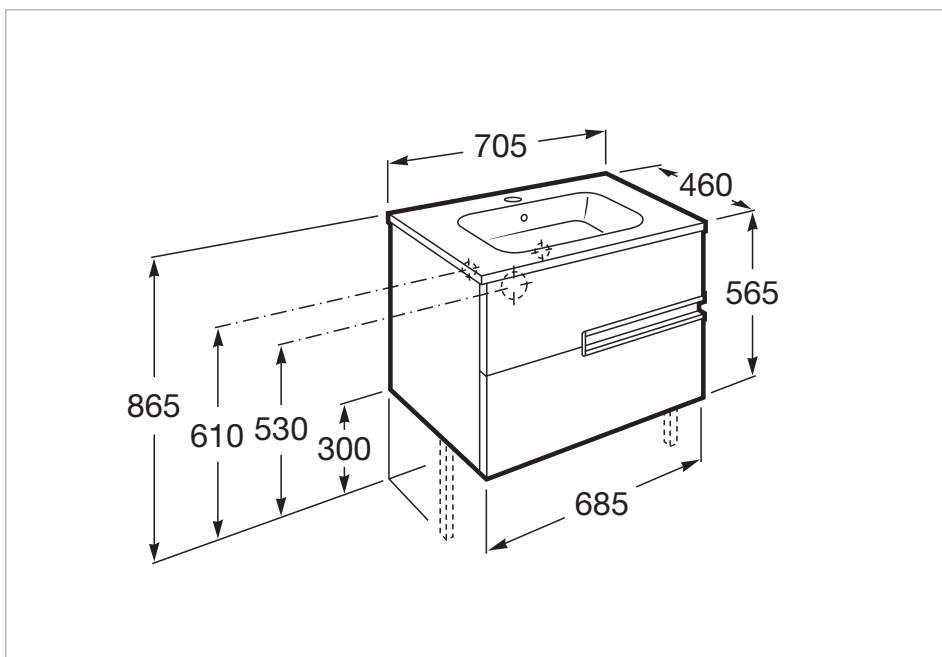

Simplicity and functionality are the highlights of this collection, which offers solutions for the bathroom space with an up-to-date design. Proposals perfectly adapted to every life style and that permit customizing the bath area with different compositions.

Unik (base unit and basin)

Base unit / Closing and opening system: **Soft close drawers**

Base unit / Doors and drawers combination: **2 drawers**

Base unit / Structure: **Drawers**

Basin / Integrated shelf

Basin / Shelf position: **On both sides**

Basin / Taphole configuration: **1 taphole in the middle**

Installation type: **Wall-hung, Wall-hung with optional legs**

Material / Basin: **Vitreous china**

Tap installation: **On the basin**

Technical drawings