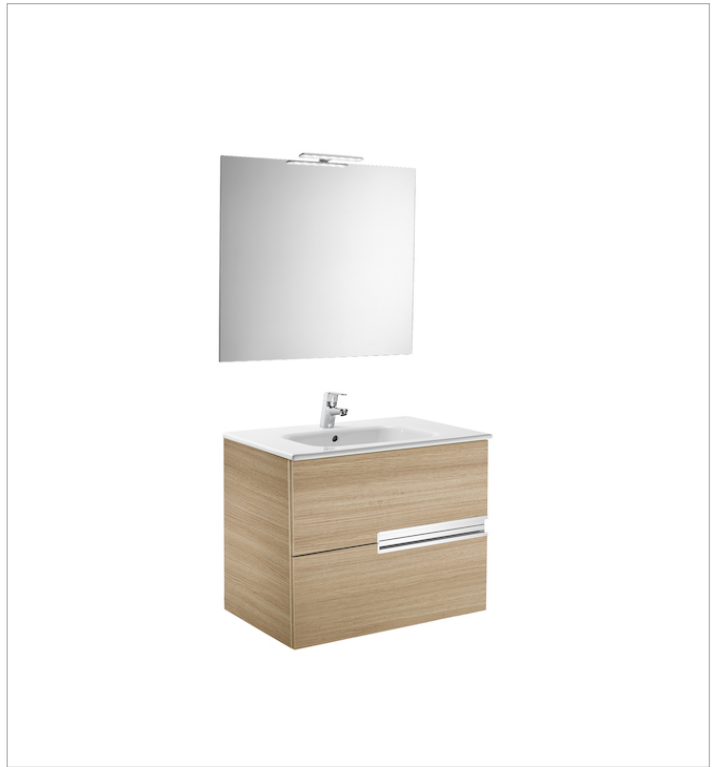

## Pack (base unit, basin, mirror and LED spotlight)

- Base unit / Closing and opening system: **Soft close drawers**
- Base unit / Doors and drawers combination: **2 drawers**
- Base unit / Structure: **Drawers**
- Basin / Integrated shelf
- Basin / Shelf position: **On both sides**
- Basin / Taphole configuration: **1 taphole in the middle**
- Dimensions / Mirror / Height (mm): **700**
- Dimensions / Mirror / Length (mm): **700**
- Dimensions / Mirror / Width (mm): **19**
- Installation type: **Wall-hung, Wall-hung with optional legs**
- Material / Basin: **Vitreous china**
- Material / Mirror frame: **Aluminium**
- Mirror / Ingress Protection Rating of the light: **IP 44**
- Mirror / Light type: **LED**
- Mirror / Lighting: **Spotlights included**
- Mirror / Number of lights: **1**
- Mirror / Power per light (W): **6**
- Tap installation: **On the basin**

### LED Spotlight 6W

Finish: Matt  
Ingress Protection Rating: IP 44  
Installation type: On mirror  
Light type: LED  
Position: Horizontal  
Power (W): 6  
Sustainable product

Basin / Shelf position: **On both sides**

Basin / Taphole configuration: **1 taphole in the middle**

Installation type: **Wall-hung, Wall-hung with optional legs**

Material / Basin: **Vitreous china**

Tap installation: **On the basin**

### Mirror

Frame material: Aluminium  
Installation type: Wall-hung  
Mirror orientation: Horizontal  
Shape: Square