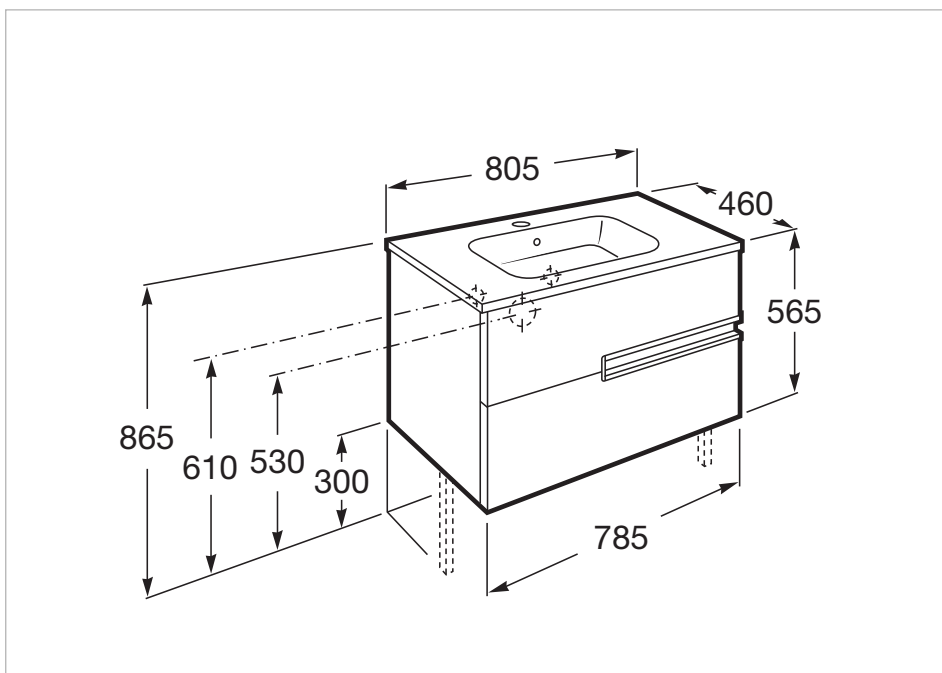

Simplicity and functionality are the highlights of this collection, which offers solutions for the bathroom space with an up-to-date design. Proposals perfectly adapted to every life style and that permit customizing the bath area with different compositions.

Unik (base unit and basin)

Base unit / Closing and opening system: **Soft close drawers**

Base unit / Doors and drawers combination: **2 drawers**

Base unit / Structure: **Drawers**

Basin / Integrated shelf

Basin / Shelf position: **On both sides**

Basin / Taphole configuration: **1 taphole in the middle**

Installation type: **Wall-hung, Wall-hung with optional legs**

Material / Basin: **Vitreous china**

Tap installation: **On the basin**

Technical drawings