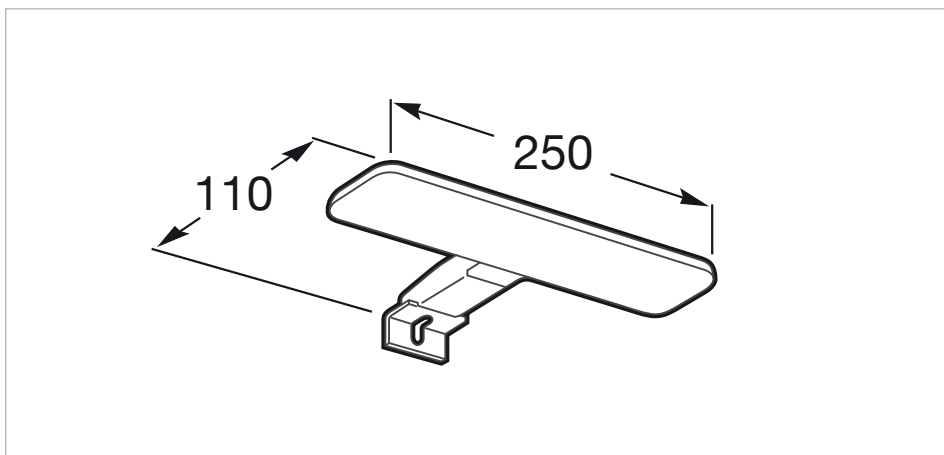

Pack (base unit, basin, mirror and LED spotlight)

- Base unit / Closing and opening system: **Soft close drawers**
- Base unit / Doors and drawers combination: **2 drawers**
- Base unit / Structure: **Drawers**
- Basin / Integrated shelf
- Basin / Shelf position: **On both sides**
- Basin / Taphole configuration: **1 taphole in the middle**
- Dimensions / Mirror / Height (mm): **700**
- Dimensions / Mirror / Length (mm): **800**
- Dimensions / Mirror / Width (mm): **19**
- Installation type: **Wall-hung, Wall-hung with optional legs**
- Material / Basin: **Vitreous china**
- Material / Mirror frame: **Aluminium**
- Mirror / Ingress Protection Rating of the light: **IP 44**
- Mirror / Light type: **LED**
- Mirror / Lighting: **Spotlights included**
- Mirror / Number of lights: **1**
- Mirror / Power per light (W): **6**
- Tap installation: **On the basin**

Technical drawings

LED Spotlight 6W

Finish: Matt
Ingress Protection Rating: IP 44
Installation type: On mirror
Light type: LED
Position: Horizontal
Power (W): 6
Sustainable product

Technical drawings

Simplicity and functionality are the highlights of this collection, which offers solutions for the bathroom space with an up-to-date design. Proposals perfectly adapted to every life style and that permit customizing the bath area with different compositions.

Basin / Shelf position: **On both sides**

Basin / Taphole configuration: **1 taphole in the middle**

Installation type: **Wall-hung, Wall-hung with optional legs**

Material / Basin: **Vitreous china**

Tap installation: **On the basin**

Mirror

Frame material: Aluminium
Installation type: Wall-hung
Mirror orientation: Horizontal
Shape: Rectangular

Technical drawings