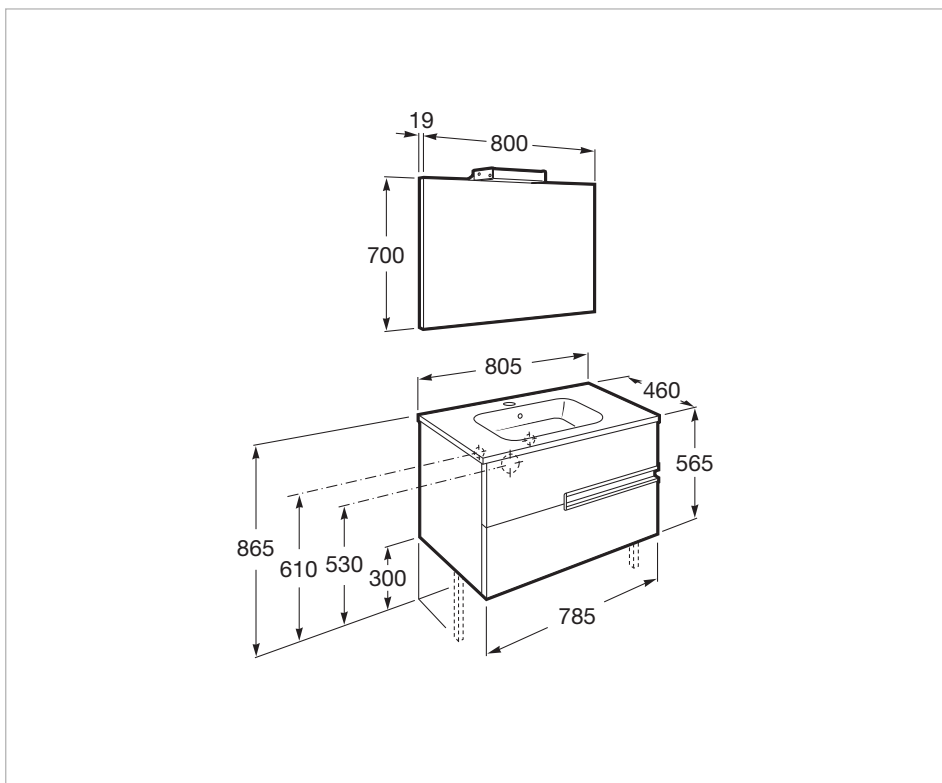

Pack (base unit, basin, mirror and LED spotlight)

- Base unit / Closing and opening system: **Soft close drawers**
- Base unit / Doors and drawers combination: **2 drawers**
- Base unit / Structure: **Drawers**
- Basin / Integrated shelf
- Basin / Shelf position: **On both sides**
- Basin / Taphole configuration: **1 taphole in the middle**
- Dimensions / Mirror / Height (mm): **700**
- Dimensions / Mirror / Length (mm): **800**
- Dimensions / Mirror / Width (mm): **19**
- Installation type: **Wall-hung, Wall-hung with optional legs**
- Material / Basin: **Vitreous china**
- Material / Mirror frame: **Aluminium**
- Mirror / Ingress Protection Rating of the light: **IP 44**
- Mirror / Light type: **LED**
- Mirror / Lighting: **Spotlights included**
- Mirror / Number of lights: **1**
- Mirror / Power per light (W): **6**
- Tap installation: **On the basin**

Technical drawings

LED Spotlight 6W

Finish: Matt
Ingress Protection Rating: IP 44
Installation type: On mirror
Light type: LED
Position: Horizontal
Power (W): 6
Sustainable product

Technical drawings

Simplicity and functionality are the highlights of this collection, which offers solutions for the bathroom space with an up-to-date design. Proposals perfectly adapted to every life style and that permit customizing the bath area with different compositions.

Basin / Shelf position: **On both sides**

Basin / Taphole configuration: **1 taphole in the middle**

Installation type: **Wall-hung, Wall-hung with optional legs**

Material / Basin: **Vitreous china**

Tap installation: **On the basin**

Mirror

Frame material: Aluminium
Installation type: Wall-hung
Mirror orientation: Horizontal
Shape: Rectangular

Technical drawings