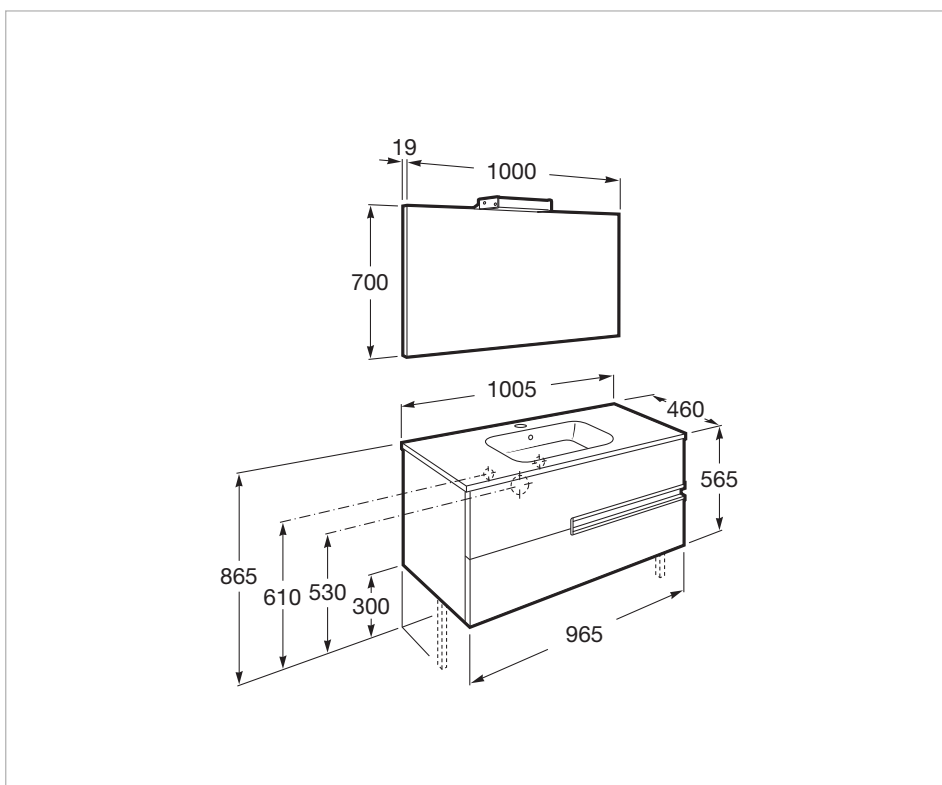

Pack (base unit, basin, mirror and LED spotlight)

- Base unit / Closing and opening system: **Soft close drawers**
- Base unit / Doors and drawers combination: **2 drawers**
- Base unit / Structure: **Drawers**
- Basin / Integrated shelf
- Basin / Shelf position: **On both sides**
- Basin / Taphole configuration: **1 taphole in the middle**
- Dimensions / Mirror / Height (mm): **700**
- Dimensions / Mirror / Length (mm): **1000**
- Dimensions / Mirror / Width (mm): **19**
- Installation type: **Wall-hung, Wall-hung with optional legs**
- Material / Basin: **Vitreous china**
- Material / Mirror frame: **Aluminium**
- Mirror / Ingress Protection Rating of the light: **IP 44**
- Mirror / Light type: **LED**
- Mirror / Lighting: **Spotlights included**
- Mirror / Number of lights: **1**
- Mirror / Power per light (W): **6**
- Tap installation: **On the basin**

Technical drawings

LED Spotlight 6W

Finish: Matt
Ingress Protection Rating: IP 44
Installation type: On mirror
Light type: LED
Position: Horizontal
Power (W): 6
Sustainable product

Technical drawings

Simplicity and functionality are the highlights of this collection, which offers solutions for the bathroom space with an up-to-date design. Proposals perfectly adapted to every life style and that permit customizing the bath area with different compositions.

Basin / Shelf position: **On both sides**

Basin / Taphole configuration: **1 taphole in the middle**

Installation type: **Wall-hung, Wall-hung with optional legs**

Material / Basin: **Vitreous china**

Tap installation: **On the basin**

Technical drawings

**Mirror**

Frame material: Aluminium

Installation type: Wall-hung

Mirror orientation: Horizontal

Shape: Rectangular

Technical drawings

Simplicity and functionality are the highlights of this collection, which offers solutions for the bathroom space with an up-to-date design. Proposals perfectly adapted to every life style and that permit customizing the bath area with different compositions.