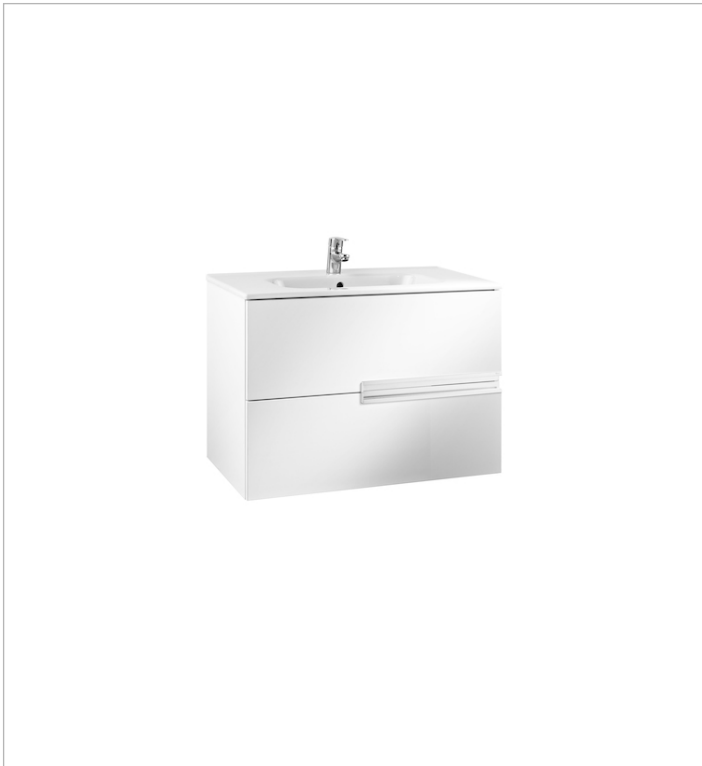

Pack (base unit, basin, mirror and LED spotlight)

- Base unit / Closing and opening system: **Soft close drawers**
- Base unit / Doors and drawers combination: **2 drawers**
- Base unit / Structure: **Drawers**
- Basin / Integrated shelf
- Basin / Shelf position: **On both sides**
- Basin / Taphole configuration: **1 taphole in the middle**
- Dimensions / Mirror / Height (mm): **700**
- Dimensions / Mirror / Length (mm): **1000**
- Dimensions / Mirror / Width (mm): **19**
- Installation type: **Wall-hung, Wall-hung with optional legs**
- Material / Basin: **Vitreous china**
- Material / Mirror frame: **Aluminium**
- Mirror / Ingress Protection Rating of the light: **IP 44**
- Mirror / Light type: **LED**
- Mirror / Lighting: **Spotlights included**
- Mirror / Number of lights: **1**
- Mirror / Power per light (W): **6**
- Tap installation: **On the basin**

Technical drawings

LED Spotlight 6W

Finish: Matt
Ingress Protection Rating: IP 44
Installation type: On mirror
Light type: LED
Position: Horizontal
Power (W): 6
Sustainable product

Technical drawings

Simplicity and functionality are the highlights of this collection, which offers solutions for the bathroom space with an up-to-date design. Proposals perfectly adapted to every life style and that permit customizing the bath area with different compositions.

Basin / Shelf position: **On both sides**

Basin / Taphole configuration: **1 taphole in the middle**

Installation type: **Wall-hung, Wall-hung with optional legs**

Material / Basin: **Vitreous china**

Tap installation: **On the basin**

Technical drawings

**Mirror**

Frame material: Aluminium

Installation type: Wall-hung

Mirror orientation: Horizontal

Shape: Rectangular

Technical drawings

Simplicity and functionality are the highlights of this collection, which offers solutions for the bathroom space with an up-to-date design. Proposals perfectly adapted to every life style and that permit customizing the bath area with different compositions.