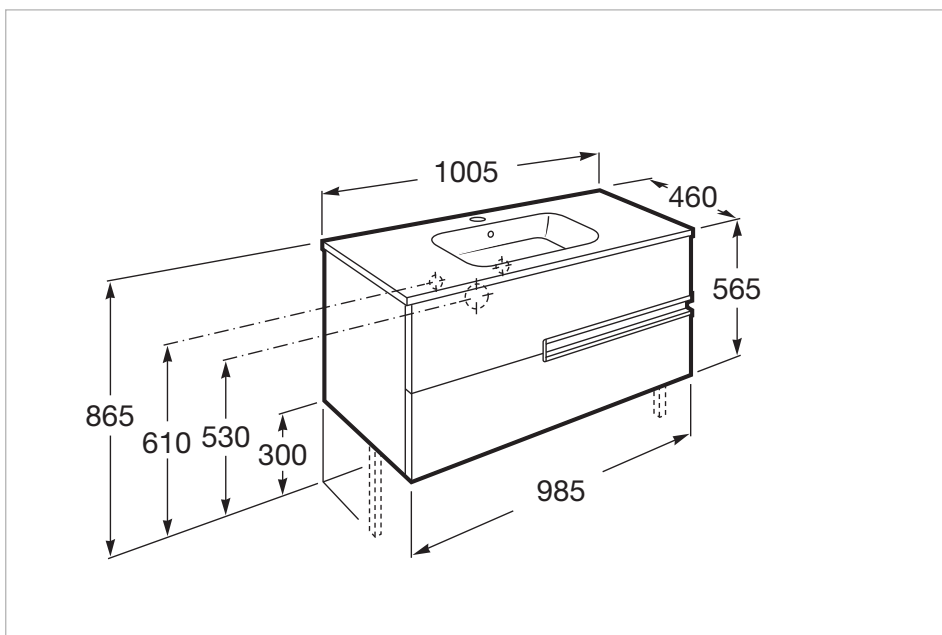

Pack (base unit, basin, mirror and LED spotlight)

- Base unit / Closing and opening system: **Soft close drawers**
- Base unit / Doors and drawers combination: **2 drawers**
- Base unit / Structure: **Drawers**
- Basin / Integrated shelf
- Basin / Shelf position: **On both sides**
- Basin / Taphole configuration: **1 taphole in the middle**
- Dimensions / Mirror / Height (mm): **700**
- Dimensions / Mirror / Length (mm): **1000**
- Dimensions / Mirror / Width (mm): **19**
- Installation type: **Wall-hung, Wall-hung with optional legs**
- Material / Basin: **Vitreous china**
- Material / Mirror frame: **Aluminium**
- Mirror / Ingress Protection Rating of the light: **IP 44**
- Mirror / Light type: **LED**
- Mirror / Lighting: **Spotlights included**
- Mirror / Number of lights: **1**
- Mirror / Power per light (W): **6**
- Tap installation: **On the basin**

Technical drawings

LED Spotlight 6W

Finish: Matt
Ingress Protection Rating: IP 44
Installation type: On mirror
Light type: LED
Position: Horizontal
Power (W): 6
Sustainable product

Technical drawings

Simplicity and functionality are the highlights of this collection, which offers solutions for the bathroom space with an up-to-date design. Proposals perfectly adapted to every life style and that permit customizing the bath area with different compositions.

Basin / Shelf position: **On both sides**

Basin / Taphole configuration: **1 taphole in the middle**

Installation type: **Wall-hung, Wall-hung with optional legs**

Material / Basin: **Vitreous china**

Tap installation: **On the basin**

Technical drawings

**Mirror**

Frame material: Aluminium

Installation type: Wall-hung

Mirror orientation: Horizontal

Shape: Rectangular

Technical drawings

Simplicity and functionality are the highlights of this collection, which offers solutions for the bathroom space with an up-to-date design. Proposals perfectly adapted to every life style and that permit customizing the bath area with different compositions.