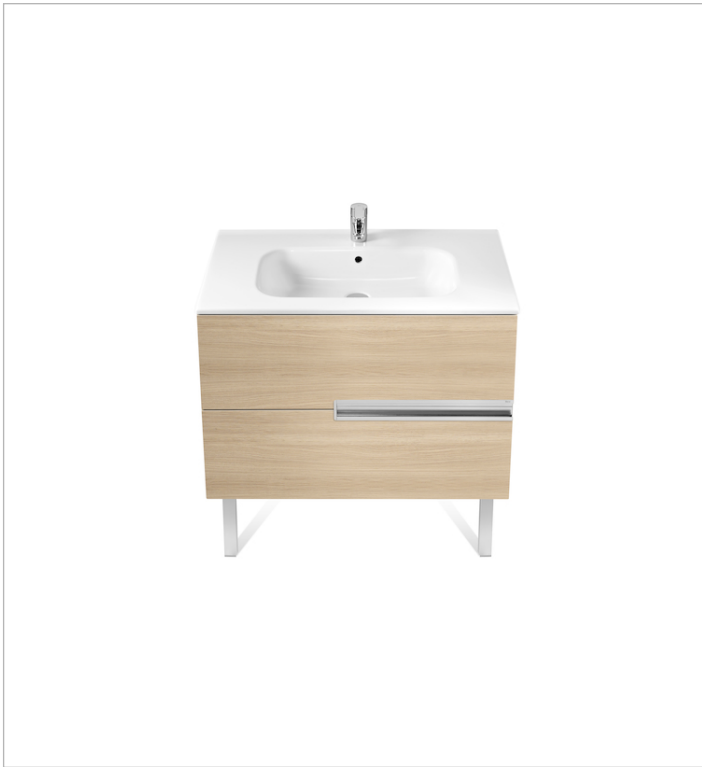

Pack (base unit, basin, mirror and LED spotlight)

- Base unit / Closing and opening system: **Soft close drawers**
- Base unit / Doors and drawers combination: **2 drawers**
- Base unit / Structure: **Drawers**
- Basin / Integrated shelf
- Basin / Shelf position: **On both sides**
- Basin / Taphole configuration: **1 taphole in the middle**
- Dimensions / Mirror / Height (mm): **700**
- Dimensions / Mirror / Length (mm): **1000**
- Dimensions / Mirror / Width (mm): **19**
- Installation type: **Wall-hung, Wall-hung with optional legs**
- Material / Basin: **Vitreous china**
- Material / Mirror frame: **Aluminium**
- Mirror / Ingress Protection Rating of the light: **IP 44**
- Mirror / Light type: **LED**
- Mirror / Lighting: **Spotlights included**
- Mirror / Number of lights: **1**
- Mirror / Power per light (W): **6**
- Tap installation: **On the basin**

Technical drawings

LED Spotlight 6W

Finish: Matt
Ingress Protection Rating: IP 44
Installation type: On mirror
Light type: LED
Position: Horizontal
Power (W): 6
Sustainable product

Technical drawings

Simplicity and functionality are the highlights of this collection, which offers solutions for the bathroom space with an up-to-date design. Proposals perfectly adapted to every life style and that permit customizing the bath area with different compositions.

Basin / Shelf position: **On both sides**

Basin / Taphole configuration: **1 taphole in the middle**

Installation type: **Wall-hung, Wall-hung with optional legs**

Material / Basin: **Vitreous china**

Tap installation: **On the basin**

Technical drawings

**Mirror**

Frame material: Aluminium

Installation type: Wall-hung

Mirror orientation: Horizontal

Shape: Rectangular

Technical drawings

Simplicity and functionality are the highlights of this collection, which offers solutions for the bathroom space with an up-to-date design. Proposals perfectly adapted to every life style and that permit customizing the bath area with different compositions.