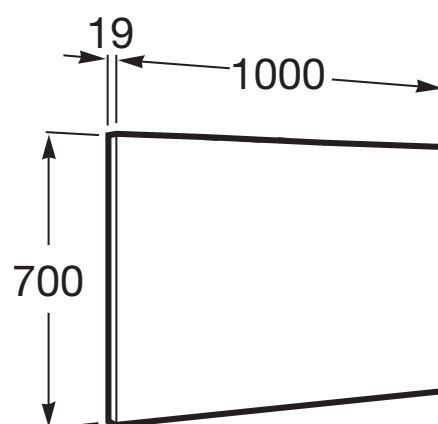

Pack (base unit, basin, mirror and LED spotlight)

- Base unit / Closing and opening system: **Soft close drawers**
- Base unit / Doors and drawers combination: **2 drawers**
- Base unit / Structure: **Drawers**
- Basin / Integrated shelf
- Basin / Shelf position: **On both sides**
- Basin / Taphole configuration: **1 taphole in the middle**
- Dimensions / Mirror / Height (mm): **700**
- Dimensions / Mirror / Length (mm): **1000**
- Dimensions / Mirror / Width (mm): **19**
- Installation type: **Wall-hung, Wall-hung with optional legs**
- Material / Basin: **Vitreous china**
- Material / Mirror frame: **Aluminium**
- Mirror / Ingress Protection Rating of the light: **IP 44**
- Mirror / Light type: **LED**
- Mirror / Lighting: **Spotlights included**
- Mirror / Number of lights: **1**
- Mirror / Power per light (W): **6**
- Tap installation: **On the basin**

Basin / Shelf position: **On both sides**

Basin / Taphole configuration: **1 taphole in the middle**

Installation type: **Wall-hung, Wall-hung with optional legs**

Material / Basin: **Vitreous china**

Tap installation: **On the basin**

Technical drawings

**Mirror**

Frame material: Aluminium

Installation type: Wall-hung

Mirror orientation: Horizontal

Shape: Rectangular

Technical drawings

Simplicity and functionality are the highlights of this collection, which offers solutions for the bathroom space with an up-to-date design. Proposals perfectly adapted to every life style and that permit customizing the bath area with different compositions.