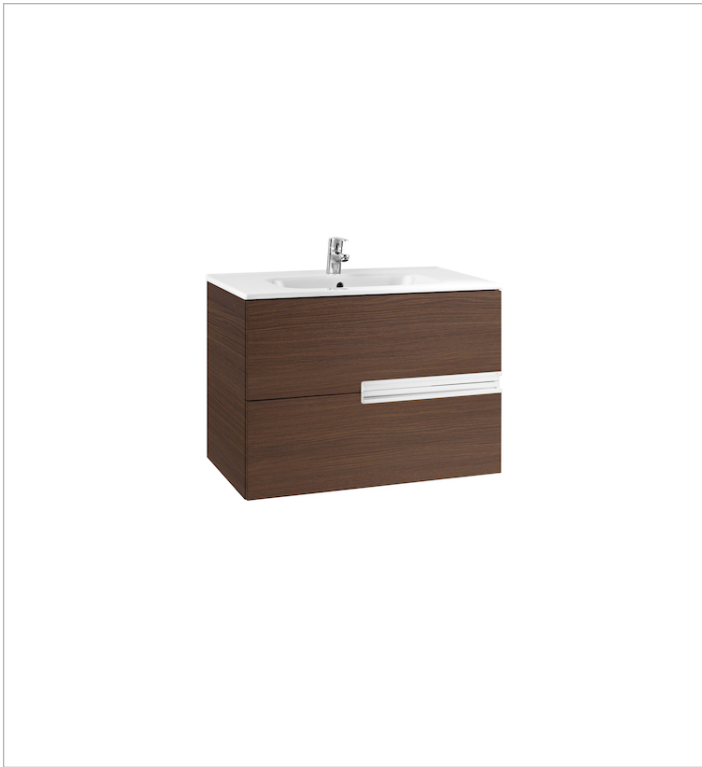

Pack (base unit, basin, mirror and LED spotlight)

- Base unit / Closing and opening system: **Soft close drawers**
- Base unit / Doors and drawers combination: **2 drawers**
- Base unit / Structure: **Drawers**
- Basin / Integrated shelf
- Basin / Shelf position: **On both sides**
- Basin / Taphole configuration: **1 taphole in the middle**
- Dimensions / Mirror / Height (mm): **700**
- Dimensions / Mirror / Length (mm): **1000**
- Dimensions / Mirror / Width (mm): **19**
- Installation type: **Wall-hung, Wall-hung with optional legs**
- Material / Basin: **Vitreous china**
- Material / Mirror frame: **Aluminium**
- Mirror / Ingress Protection Rating of the light: **IP 44**
- Mirror / Light type: **LED**
- Mirror / Lighting: **Spotlights included**
- Mirror / Number of lights: **1**
- Mirror / Power per light (W): **6**
- Tap installation: **On the basin**

Technical drawings

LED Spotlight 6W

Finish: Matt
Ingress Protection Rating: IP 44
Installation type: On mirror
Light type: LED
Position: Horizontal
Power (W): 6
Sustainable product

Technical drawings

Simplicity and functionality are the highlights of this collection, which offers solutions for the bathroom space with an up-to-date design. Proposals perfectly adapted to every life style and that permit customizing the bath area with different compositions.

Basin / Shelf position: **On both sides**

Basin / Taphole configuration: **1 taphole in the middle**

Installation type: **Wall-hung, Wall-hung with optional legs**

Material / Basin: **Vitreous china**

Tap installation: **On the basin**

Technical drawings

**Mirror**

Frame material: Aluminium

Installation type: Wall-hung

Mirror orientation: Horizontal

Shape: Rectangular

Technical drawings

Simplicity and functionality are the highlights of this collection, which offers solutions for the bathroom space with an up-to-date design. Proposals perfectly adapted to every life style and that permit customizing the bath area with different compositions.