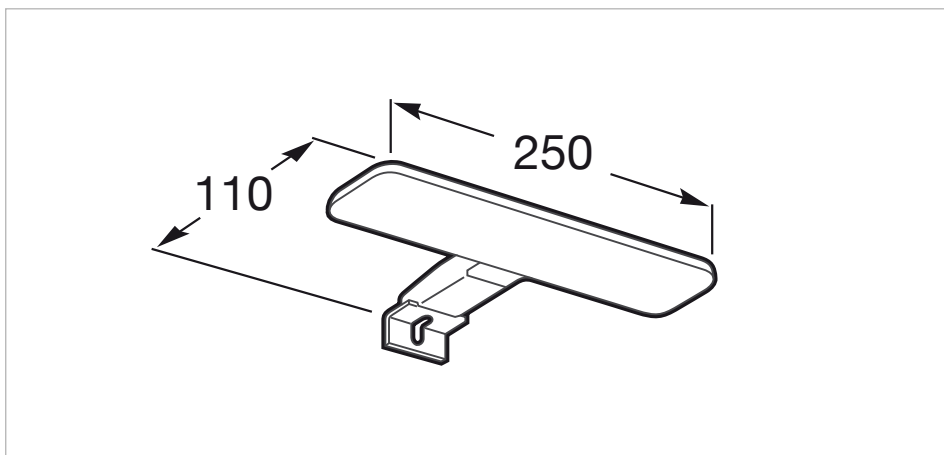

Pack (base unit, basin, mirror and LED spotlight)

- Base unit / Closing and opening system: **Soft close drawers**
- Base unit / Doors and drawers combination: **2 drawers**
- Base unit / Structure: **Drawers**
- Basin / Integrated shelf
- Basin / Shelf position: **On both sides**
- Basin / Taphole configuration: **1 taphole in the middle**
- Dimensions / Mirror / Height (mm): **700**
- Dimensions / Mirror / Length (mm): **1000**
- Dimensions / Mirror / Width (mm): **19**
- Installation type: **Wall-hung, Wall-hung with optional legs**
- Material / Basin: **Vitreous china**
- Material / Mirror frame: **Aluminium**
- Mirror / Ingress Protection Rating of the light: **IP 44**
- Mirror / Light type: **LED**
- Mirror / Lighting: **Spotlights included**
- Mirror / Number of lights: **1**
- Mirror / Power per light (W): **6**
- Tap installation: **On the basin**

Technical drawings

LED Spotlight 6W

Finish: Matt
Ingress Protection Rating: IP 44
Installation type: On mirror
Light type: LED
Position: Horizontal
Power (W): 6
Sustainable product

Technical drawings

Simplicity and functionality are the highlights of this collection, which offers solutions for the bathroom space with an up-to-date design. Proposals perfectly adapted to every life style and that permit customizing the bath area with different compositions.

Basin / Shelf position: **On both sides**

Basin / Taphole configuration: **1 taphole in the middle**

Installation type: **Wall-hung, Wall-hung with optional legs**

Material / Basin: **Vitreous china**

Tap installation: **On the basin**

Technical drawings

**Mirror**

Frame material: Aluminium

Installation type: Wall-hung

Mirror orientation: Horizontal

Shape: Rectangular

Technical drawings

Simplicity and functionality are the highlights of this collection, which offers solutions for the bathroom space with an up-to-date design. Proposals perfectly adapted to every life style and that permit customizing the bath area with different compositions.