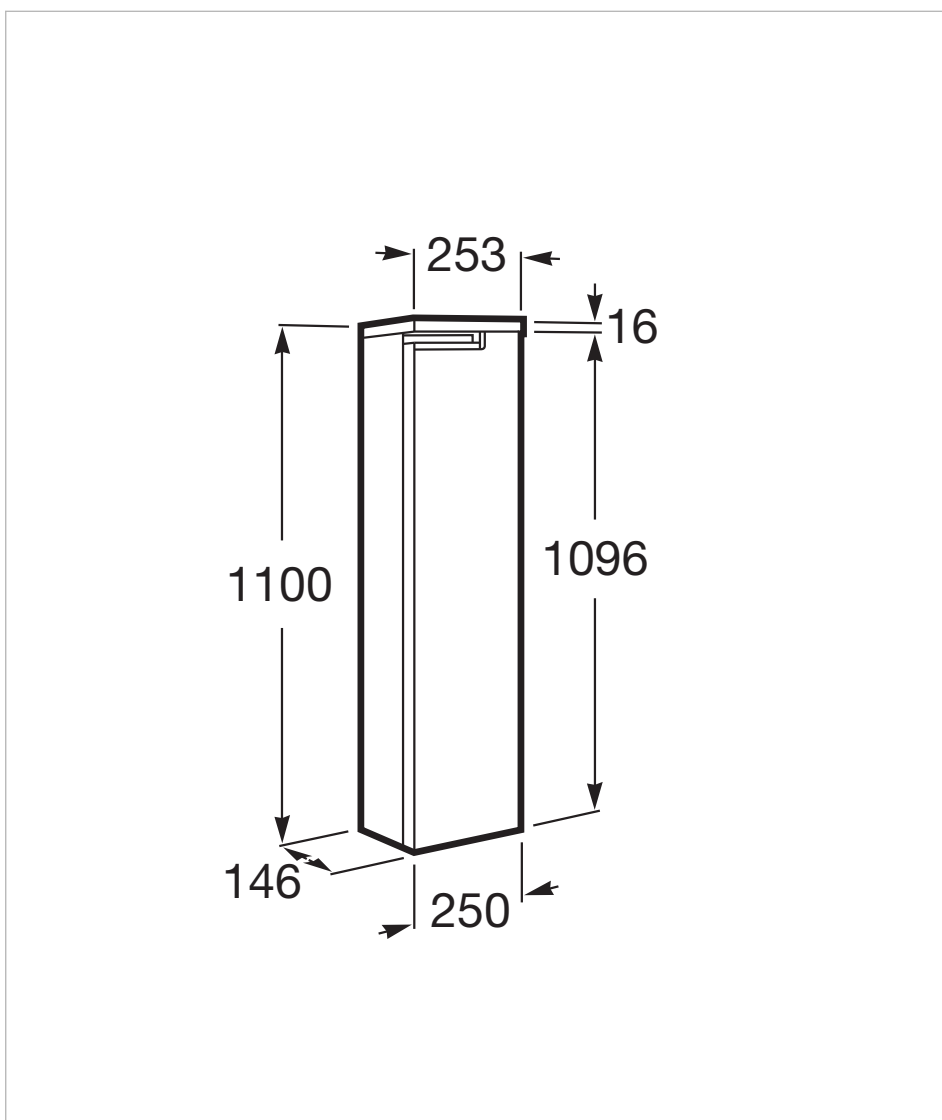

Reversible column unit (with handle up opens right, with handle down opens left)

Adjustable shelves

Closing and opening system: Soft close doors

Door type: Hinged

Doors and drawers combination: 1 door

Furniture configuration: Doors

Installation type: Wall-hung

Internal shelves: 3

Technical drawings

Simplicity and functionality are the highlights of this collection, which offers solutions for the bathroom space with an up-to-date design. Proposals perfectly adapted to every life style and that permit customizing the bath area with different compositions.