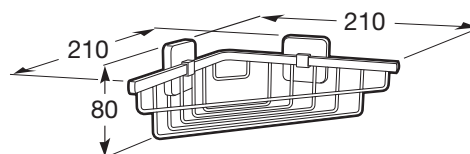

Grilled corner container (Can be installed with screws or adhesive)

Corner installation

Finish: Polished

Installation type: Wall-mounted

Material: Metal

Technical drawings

An extensive accessories range with a functional and timeless design. Besides the installation with screws, Victoria allows an adhesive fixation system that prevents drilling and guarantees high resistance (up to 5 kg. of static load). The perfect suit for private bathrooms, semi-public areas and public spaces, including solutions for people with reduced mobility.