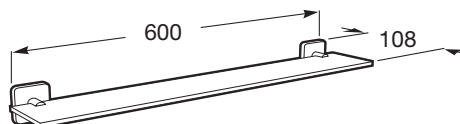

### Shelf (Can be installed with screws or adhesive)

Finish: Polished  
Installation type: Wall-mounted  
Material: Glass, Metal

### Technical drawings

An extensive accessories range with a functional and timeless design. Besides the installation with screws, Victoria allows an adhesive fixation system that prevents drilling and guarantees high resistance (up to 5 kg. of static load). The perfect suit for private bathrooms, semi-public areas and public spaces, including solutions for people with reduced mobility.