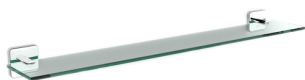

### Shelf (Can be installed with screws or adhesive)

Finish: Polished  
Installation type: Wall-mounted  
Material: Glass, Metal

### Technical drawings

An extensive accessories range with a functional and timeless design. Besides the installation with screws, Victoria allows an adhesive fixation system that prevents drilling and guarantees high resistance (up to 5 kg. of static load). The perfect suit for private bathrooms, semi-public areas and public spaces, including solutions for people with reduced mobility.