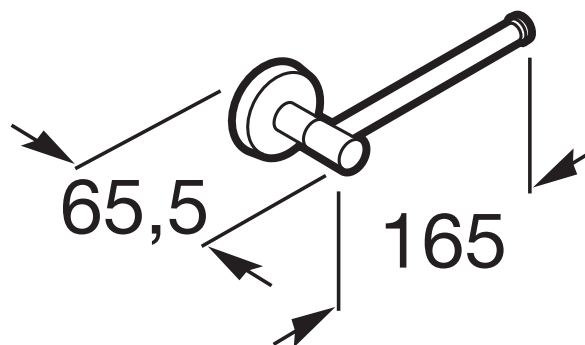

### Toilet roll holder without cover (Can be installed with screws or adhesive)

Finish: Chrome  
Installation type: Wall-mounted  
Material: Metal  
Without cover

#### Technical drawings

Twin is an accessories collection with neutral and functional design. Besides the installation with screws, Twin allows an adhesive fixation system that prevents drilling and guarantees high resistance (up to 5 kg. of static load).