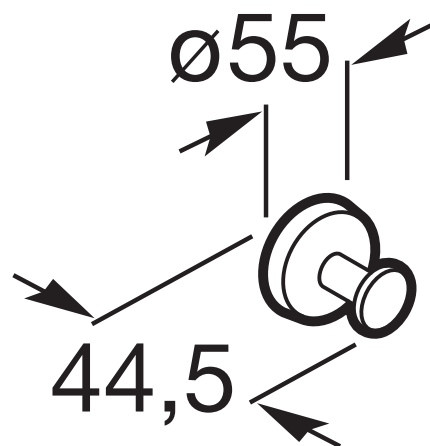

Robe hook (Can be installed with screws or adhesive)

Finish: Chrome

Installation type: Wall-mounted

Material: Metal

Technical drawings

Twin is an accessories collection with neutral and functional design. Besides the installation with screws, Twin allows an adhesive fixation system that prevents drilling and guarantees high resistance (up to 5 kg. of static load).