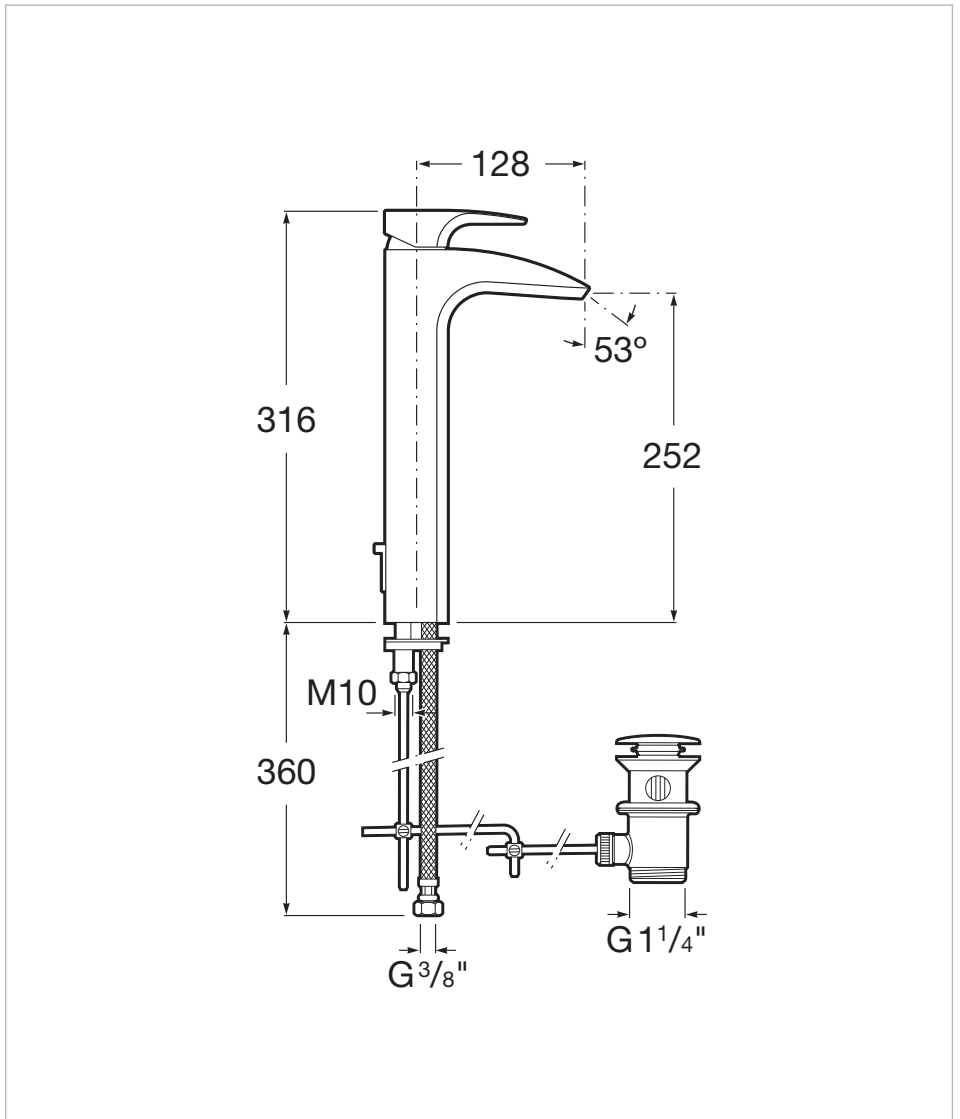

Extended basin mixer with pop-up waste

- Application: Basin
- Extended
- Finish: Chrome
- Flexible supply hoses included
- Flow rate (l/min - 3 bar): 6
- Installation type: Deck-mounted
- Pop-up waste
- Water flow restrictor

Antonio Bullo is the creative force behind this collection, a proposal highly influenced by essentialism. Modern and dynamic, the design is harmonious and compact, with clearly defined lines and forms that are almost geometrical, based upon minimalist figures that bestow elegance and style on the bathroom.

Technical drawings

He has won four gold medals at the Faenza International Ceramic Competition and two Design Plus awards at ISH Frankfurt. For Bullo, the product must be an extension of the company's soul and consistent with the markets in which it is competing.